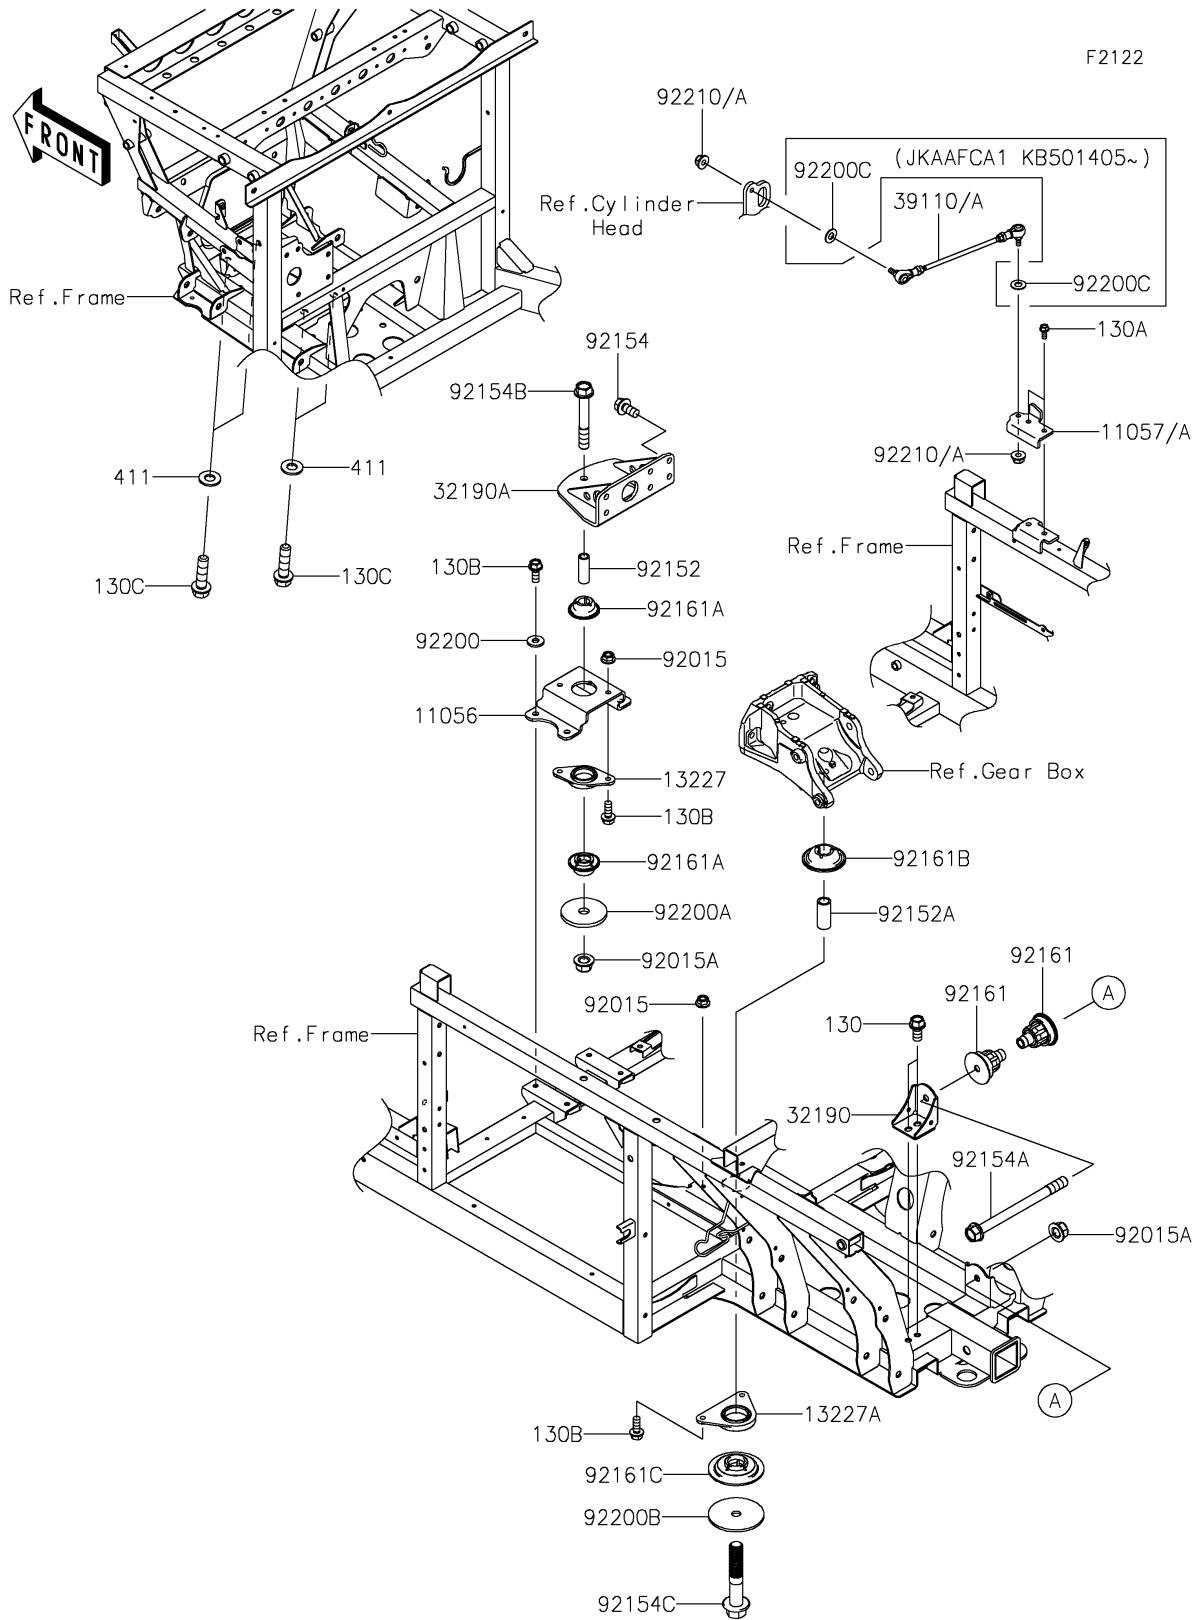

2017 MULE PRO-DXT™ DIESEL PARTS DIAGRAM

Engine Mount

2017 MULE PRO-DXT™ DIESEL PARTS LIST

Engine Mount

ITEM NAME	PART NUMBER	QUANTITY
BRACKET (Ref # 11056)	11056-7475	1
BRACKET,TORQUE ROD (Ref # 11057)	11057-1233	1
BOLT-FLANGED,10X20 (Ref # 130)	130BA1020	2
BOLT-FLANGED,8X18 (Ref # 130A)	130CA0818	2
BOLT-FLANGED,8X20 (Ref # 130B)	130CA0820	8
BOLT-FLANGED,12X45 (Ref # 130C)	130CA1245	4
HOUSING (Ref # 13227)	13227-0031	1
HOUSING (Ref # 13227A)	13227-0032	1
BRACKET-ENGINE (Ref # 32190)	32190-0662	1
BRACKET-ENGINE,FR (Ref # 32190A)	32190-0701	1
ROD-ASSY-TIE (Ref # 39110)	39110-0046	1
WASHER-PLAIN,12MM (Ref # 411)	411AA1200	4
NUT,LOCK,FLANGED,8MM (Ref # 92015)	92015-1397	4
NUT,LOCK,FLANGED,12MM (Ref # 92015A)	92015-1433	2
COLLAR,13X19.1X54 (Ref # 92152)	92152-1802	1
COLLAR,17X23.8X54.5 (Ref # 92152A)	92152-2127	1
BOLT,FLANGED,10X20 (Ref # 92154)	92154-1321	6
BOLT,FLANGED,12X150 (Ref # 92154A)	92154-1322	1
BOLT,FLANGED,12X80 (Ref # 92154B)	92154-1419	1
BOLT,FLANGED,16X86 (Ref # 92154C)	92154-1763	1
DAMPER (Ref # 92161)	92161-1616	2
DAMPER (Ref # 92161A)	92161-1617	2
DAMPER (Ref # 92161B)	92161-1618	1
DAMPER (Ref # 92161C)	92161-1619	1
WASHER,8.2X20.0X2.5 (Ref # 92200)	92200-0205	4
WASHER,12.5X55X4.76 (Ref # 92200A)	92200-0913	1
WASHER,16.5X100X4.76 (Ref # 92200B)	92200-1747	1
NUT,LOCK,8MM (Ref # 92210A)	92210-0606	2