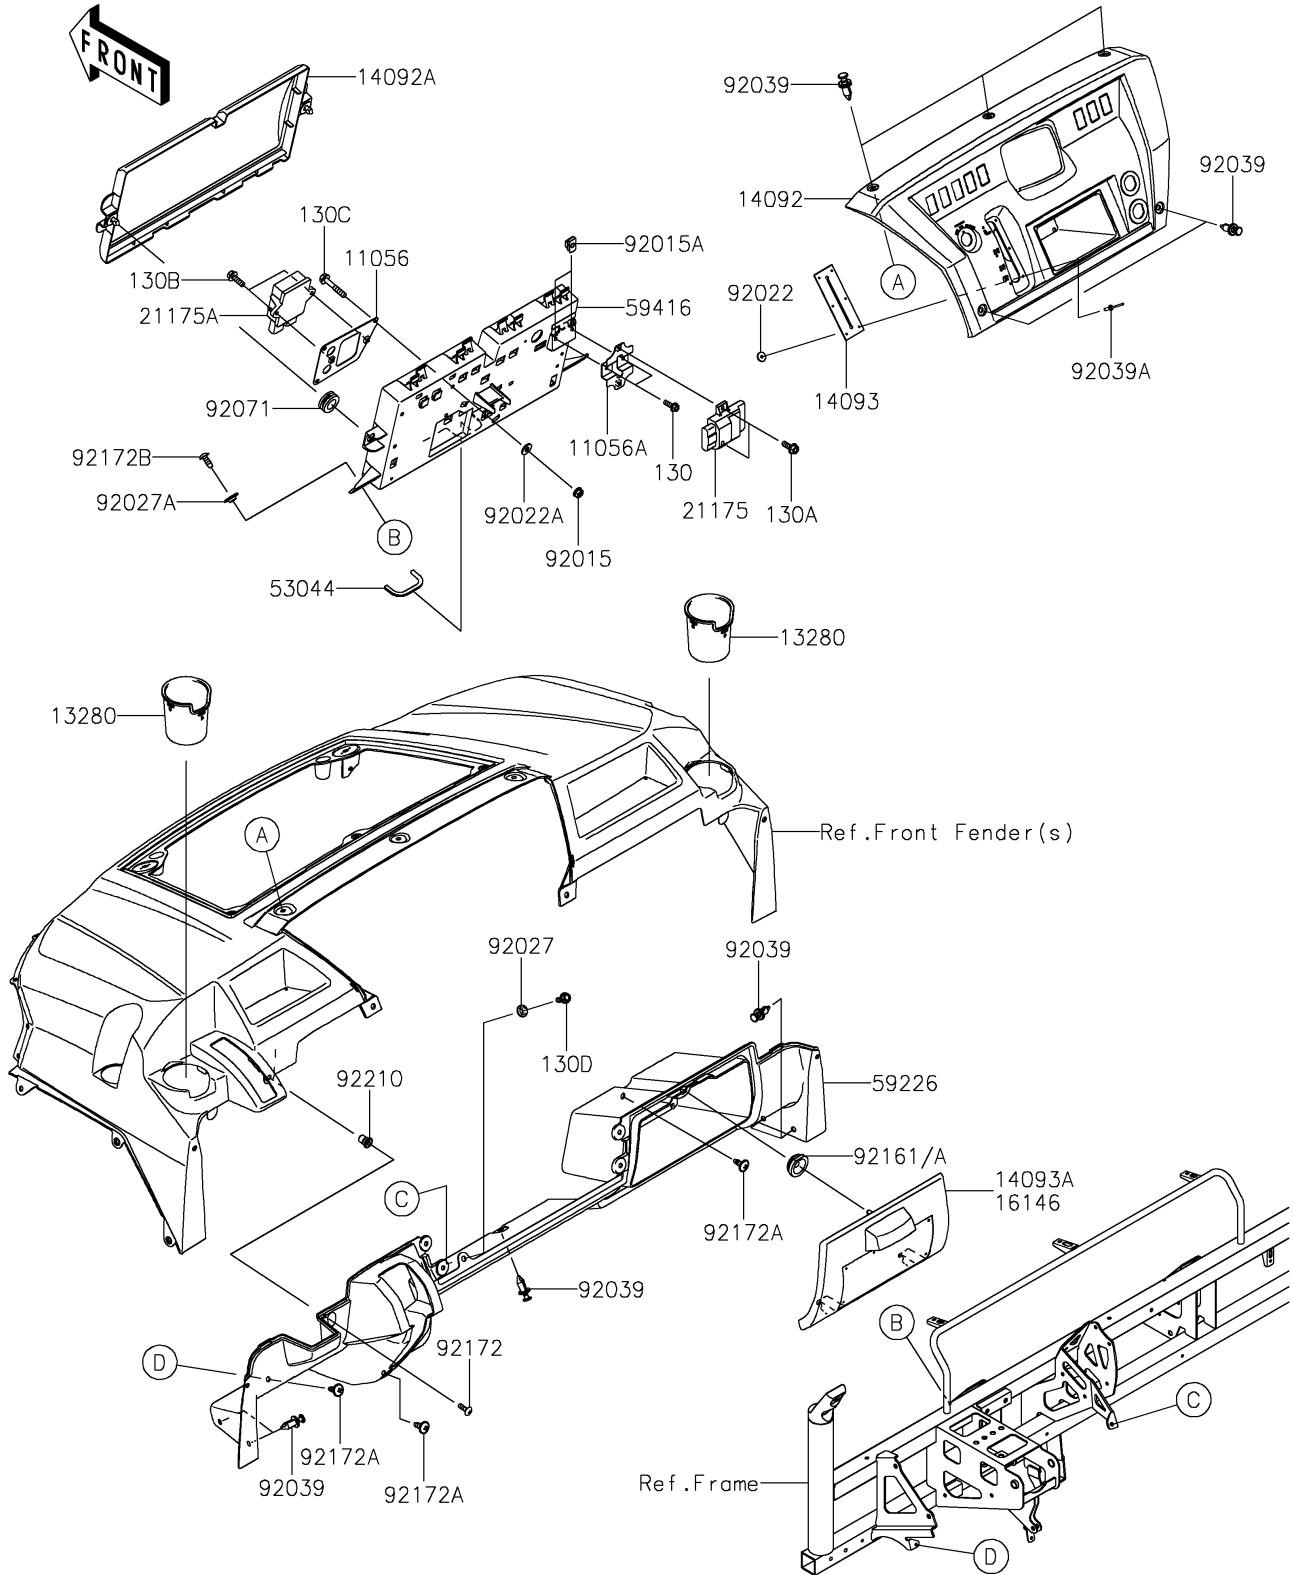

# 2017 MULE PRO-DXT™ DIESEL PARTS DIAGRAM

Front Box

F2135

### Front Box

ITEM NAME	PART NUMBER	QUANTITY
BRACKET,SOLENOID (Ref # 11056)	11056-7476	1
BRACKET,CONTROLLER (Ref # 11056A)	11056-7477	1
BOLT-FLANGED,5X16 (Ref # 130)	130BA0516	2
BOLT-FLANGED,6X16 (Ref # 130A)	130BA0616	2
BOLT-FLANGED,6X18 (Ref # 130B)	130BA0618	2
BOLT-FLANGED,6X35 (Ref # 130C)	130BA0635	3
BOLT-FLANGED,6X16 (Ref # 130D)	130CA0616	1
HOLDER,CUP (Ref # 13280)	13280-0774	2
COVER,DASHBOARD (Ref # 14092)	14092-1192	1
COVER,ELECTRIC BOX (Ref # 14092A)	14092-1197	1
COVER,SHIFT LEVER (Ref # 14093)	14093-0146	1
COVER-ASSY,GLOVE BOX (Ref # 16146)	16146-0786	1
ECU,VEHICLE CONTROLLER(DRIVE) (Ref # 21175)	21175-1105	1
ECU,AIR PRESSURE SENSOR(FUEL) (Ref # 21175A)	21175-1113	1
TRIM (Ref # 53044)	53044-0572	1
PANEL-CONTROL (Ref # 59226)	59226-0042	1
CASE-ELECTRIC (Ref # 59416)	59416-0025	1
NUT,FLANGED,6MM (Ref # 92015)	92015-1367	3
NUT,5MM (Ref # 92015A)	92015-1627	2
WASHER,3.3X12X1.2 (Ref # 92022)	92022-1407	6
WASHER (Ref # 92022A)	92022-2247	3
COLLAR,L=4.6 (Ref # 92027)	92027-1168	1
COLLAR,L=5.1 (Ref # 92027A)	92027-1260	2
RIVET (Ref # 92039)	92039-0776	10
RIVET (Ref # 92039A)	92039-1231	6
GROMMET (Ref # 92071)	92071-1131	2
DAMPER,7.8X26X10 (Ref # 92161)	92161-1786	1
SCREW,5MM (Ref # 92172)	92172-0292	1
SCREW,6X16 (Ref # 92172A)	92172-0711	3

## 2017 MULE PRO-DXT™ DIESEL PARTS LIST

### Front Box

ITEM NAME	PART NUMBER	QUANTITY
SCREW,TAPPING,6X16 (Ref # 92172B)	92172-0739	2
NUT,WELL,5MM (Ref # 92210)	92210-0370	1