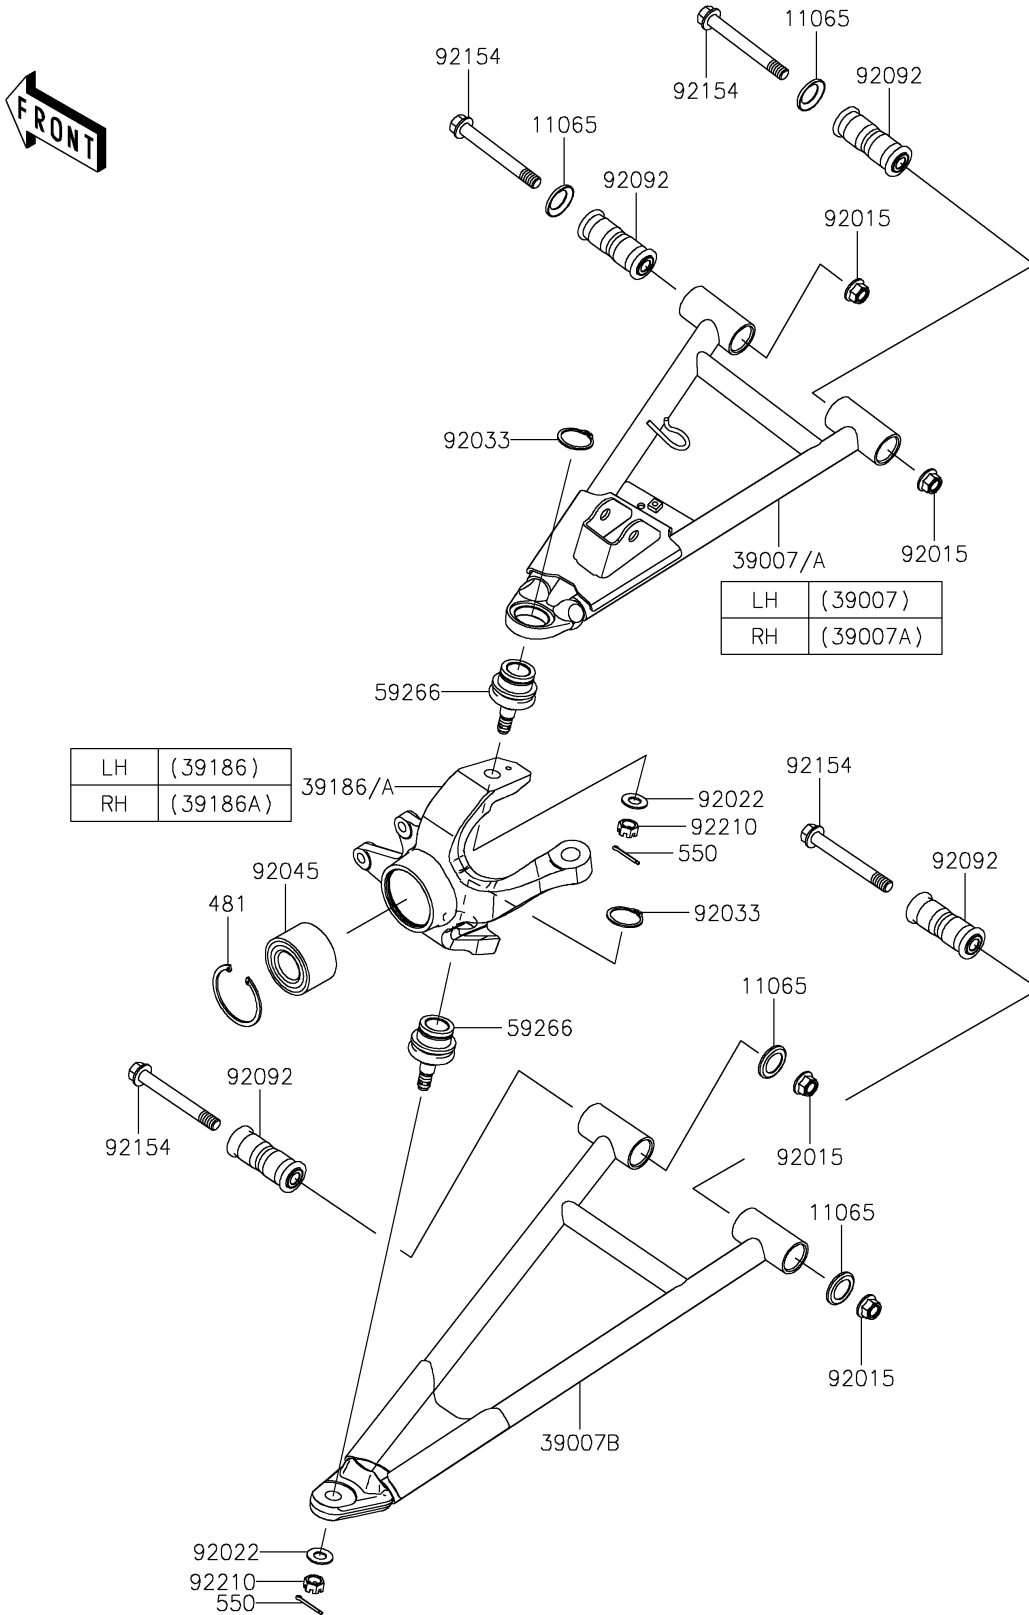

# 2017 MULE PRO-DXT™ DIESEL PARTS DIAGRAM

## Front Suspension

F2152

## 2017 MULE PRO-DXT™ DIESEL PARTS LIST

### Front Suspension

ITEM NAME	PART NUMBER	QUANTITY
CAP,ARM (Ref # 11065)	11065-0838	8
ARM-SUSP,FR,UPP,LH (Ref # 39007)	39007-0377	1
ARM-SUSP,FR,UPP,RH (Ref # 39007A)	39007-0378	1
ARM-SUSP,FR,LWR,LH&RH (Ref # 39007B)	39007-0383	2
KNUCKLE,FR,LH (Ref # 39186)	39186-0319	1
KNUCKLE,FR,RH (Ref # 39186A)	39186-0320	1
CIRCLIP-TYPE-C (Ref # 481)	481J6000	2
PIN-COTTER,3.0X25 (Ref # 550)	550AA3025	4
JOINT-BALL (Ref # 59266)	59266-0711	4
NUT,LOCK,FLANGED,12MM (Ref # 92015)	92015-1433	8
WASHER (Ref # 92022)	92022-1831	4
RING-SNAP,C-TYPE,32MM (Ref # 92033)	92033-1262	4
BEARING-BALL,30X60X37 (Ref # 92045)	92045-0762	2
BUSHING-RUBBER,12X20X78 (Ref # 92092)	92092-0028	8
BOLT,FLANGED,12X100 (Ref # 92154)	92154-1318	8
NUT,CASTLE,12MM (Ref # 92210)	92210-0395	4