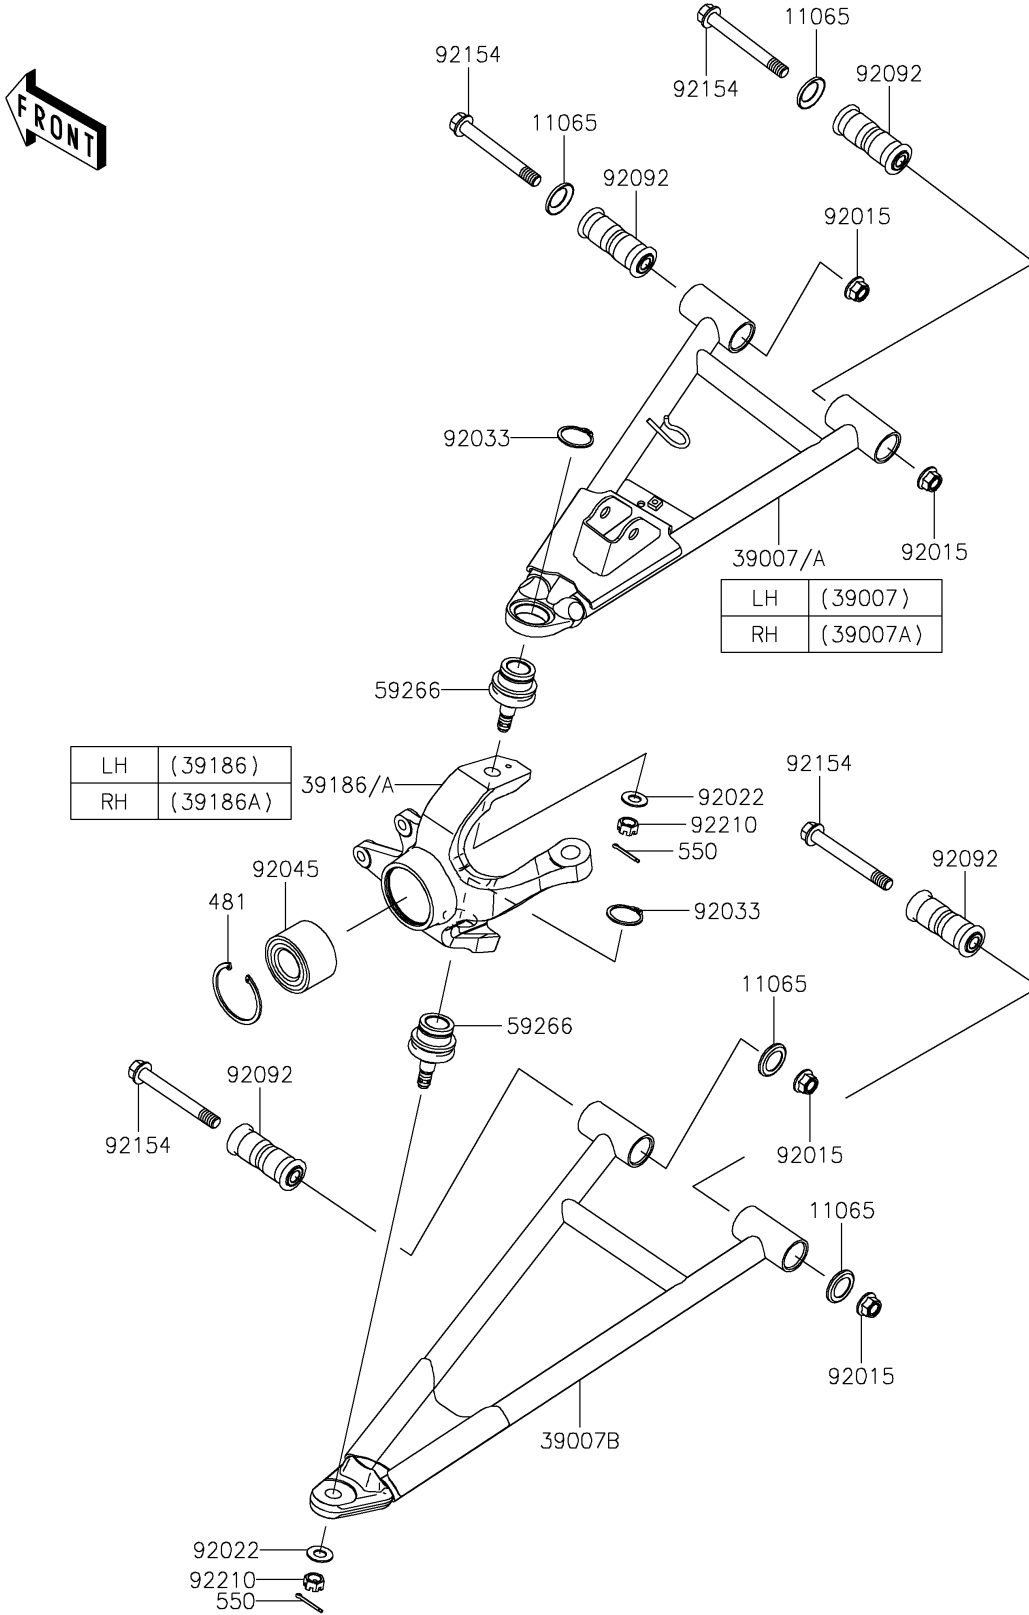

2020 MULE PRO-DXT™ DIESEL PARTS DIAGRAM

Front Suspension

F2152

2020 MULE PRO-DXT™ DIESEL PARTS LIST

Front Suspension

ITEM NAME	PART NUMBER	QUANTITY
CAP,ARM (Ref # 11065)	11065-0838	8
ARM-SUSP,FR,UPP,LH (Ref # 39007)	39007-0377	1
ARM-SUSP,FR,UPP,RH (Ref # 39007A)	39007-0378	1
ARM-SUSP,FR,LWR,LH&RH (Ref # 39007B)	39007-0383	2
KNUCKLE,FR,LH (Ref # 39186)	39186-0319	1
KNUCKLE,FR,RH (Ref # 39186A)	39186-0320	1
CIRCLIP-TYPE-C (Ref # 481)	481J6000	2
PIN-COTTER,3.0X25 (Ref # 550)	550AA3025	4
JOINT-BALL (Ref # 59266)	59266-0711	4
NUT,LOCK,FLANGED,12MM (Ref # 92015)	92015-1433	8
WASHER (Ref # 92022)	92022-1831	4
RING-SNAP,C-TYPE,32MM (Ref # 92033)	92033-1262	4
BEARING-BALL,30X60X37 (Ref # 92045)	92045-0762	2
BUSHING-RUBBER,12X20X78 (Ref # 92092)	92092-0028	8
BOLT,FLANGED,12X100 (Ref # 92154)	92154-1318	8
NUT,CASTLE,12MM (Ref # 92210)	92210-0395	4