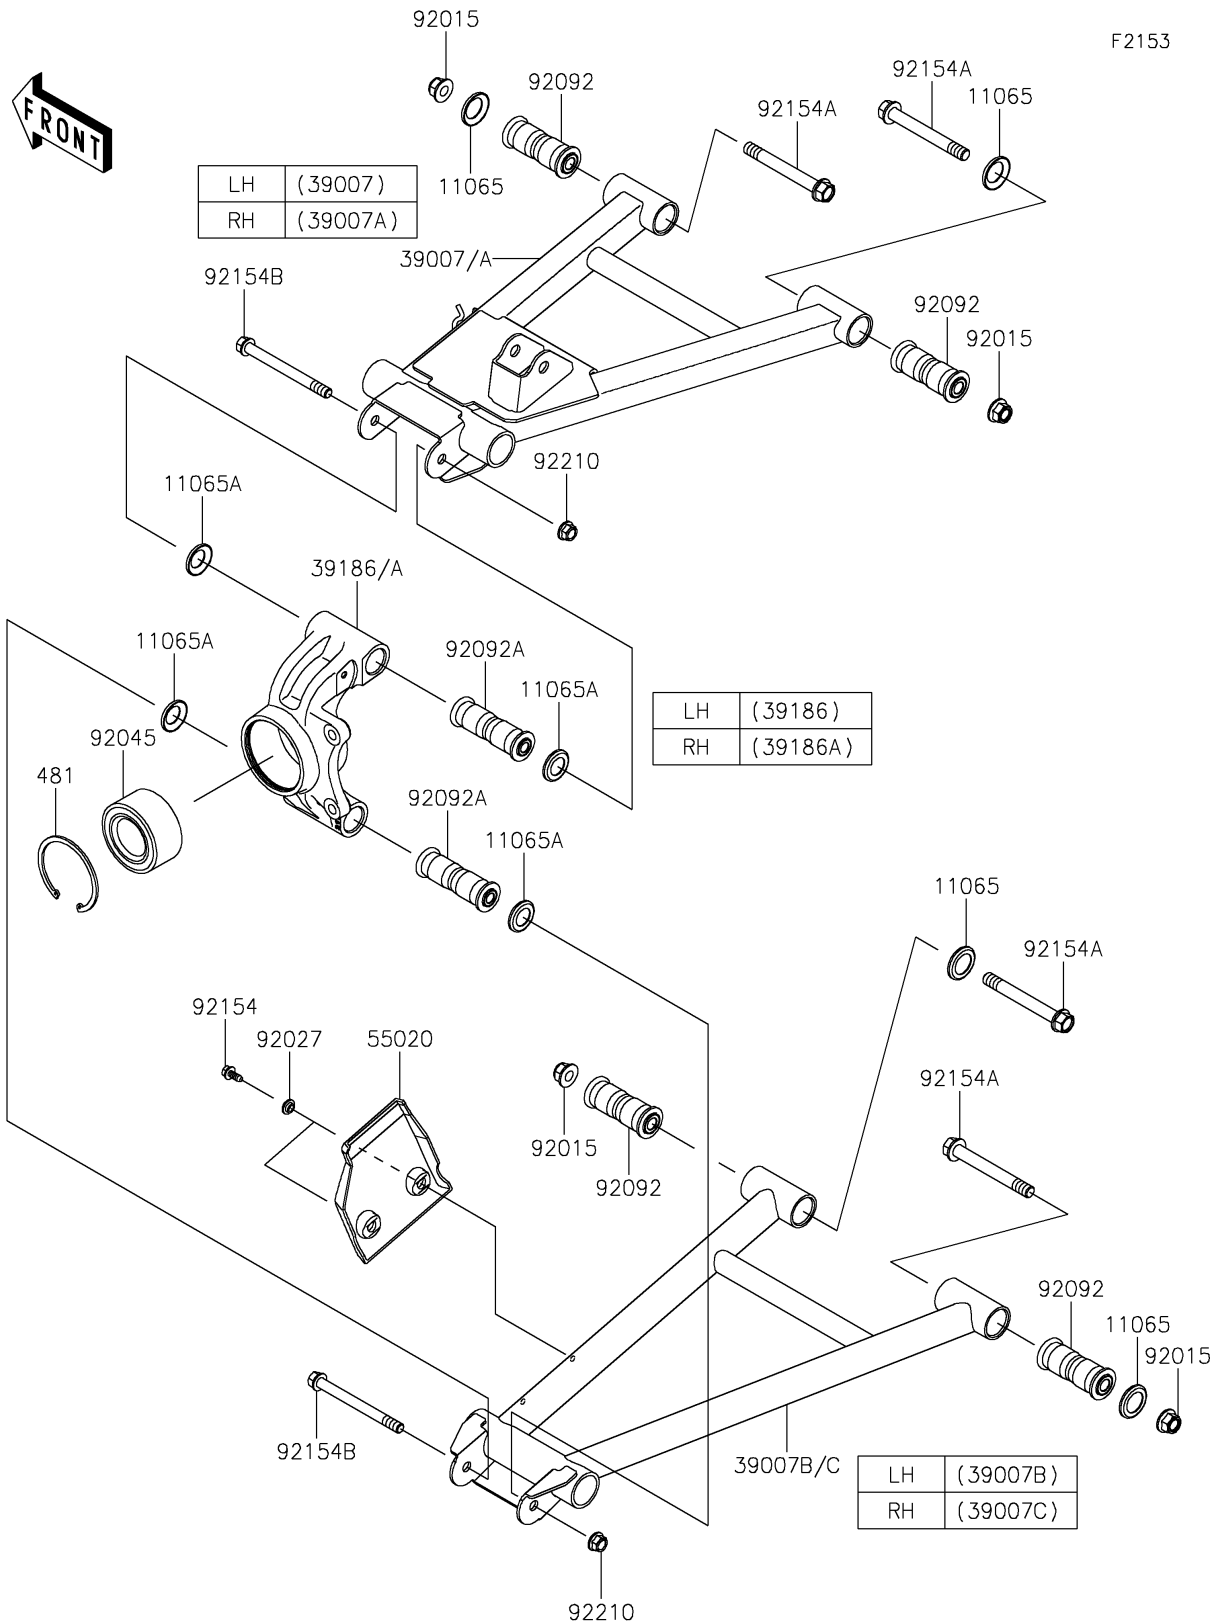

2017 MULE PRO-DXT™ DIESEL PARTS DIAGRAM

Rear Suspension

2017 MULE PRO-DXT™ DIESEL PARTS LIST

Rear Suspension

ITEM NAME	PART NUMBER	QUANTITY
CAP,ARM (Ref # 11065)	11065-0838	8
CAP (Ref # 11065A)	11065-0849	8
ARM-SUSP,RR,UPP,LH (Ref # 39007)	39007-0379	1
ARM-SUSP,RR,UPP,RH (Ref # 39007A)	39007-0380	1
ARM-SUSP,RR,LWR,LH (Ref # 39007B)	39007-0381	1
ARM-SUSP,RR,LWR,RH (Ref # 39007C)	39007-0382	1
KNUCKLE,RR,LH (Ref # 39186)	39186-0317	1
KNUCKLE,RR,RH (Ref # 39186A)	39186-0318	1
CIRCLIP-TYPE-C (Ref # 481)	481J7500	2
GUARD,RR CVJ (Ref # 55020)	55020-0931	2
NUT,LOCK,FLANGED,12MM (Ref # 92015)	92015-1433	8
COLLAR,L=4.6 (Ref # 92027)	92027-1168	4
BEARING-BALL,40X74X36 (Ref # 92045)	92045-0763	2
BUSHING-RUBBER,12X20X78 (Ref # 92092)	92092-0028	8
BUSHING-RUBBER,10.1X17X88 (Ref # 92092A)	92092-0029	4
BOLT,6X15.6 (Ref # 92154)	92154-1250	4
BOLT,FLANGED,12X100 (Ref # 92154A)	92154-1318	8
BOLT,FLANGED,10X110 (Ref # 92154B)	92154-1353	4
NUT,LOCK,FLANGED,10MM (Ref # 92210)	92210-0276	4