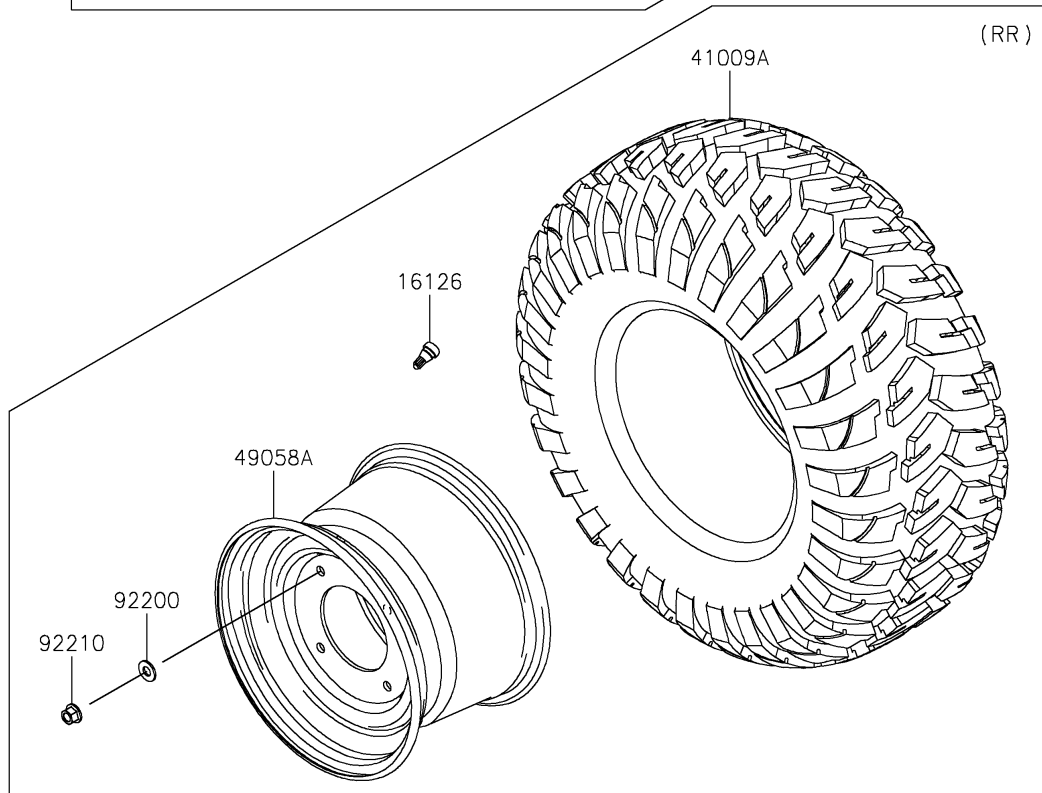

2017 MULE PRO-DXT™ DIESEL PARTS DIAGRAM

Wheels/Tires

F2210

2017 MULE PRO-DXT™ DIESEL PARTS LIST

Wheels/Tires

ITEM NAME	PART NUMBER	QUANTITY
VALVE (Ref # 16126)	16126-4001	4
TIRE,FR,26X9.00R12 4PR,FRONTIER (Ref # 41009)	41009-0696	2
TIRE,RR,26X11.00R12 4PR,FRONTIER (Ref # 41009A)	41009-0697	2
WHEEL,FR,12X7.0AT,F.S.BLACK (Ref # 49058)	49058-0608-397	2
WHEEL,RR,12X8.0AT,F.S.BLACK (Ref # 49058A)	49058-0611-397	2
WASHER,12.1X26X2.3 (Ref # 92200)	92200-0930	8
NUT,12MM (Ref # 92210)	92210-0603	16