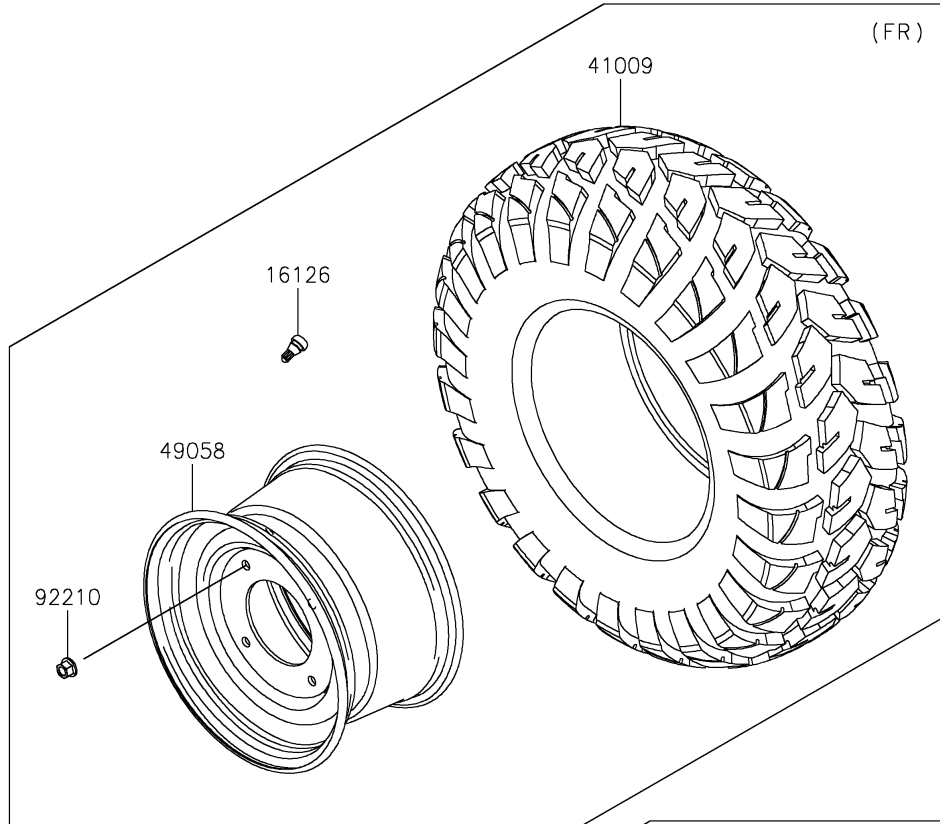

2017 MULE PRO-DXT™ DIESEL PARTS DIAGRAM

Wheels/Tires

F2210

2017 MULE PRO-DXT™ DIESEL PARTS LIST

Wheels/Tires

ITEM NAME	PART NUMBER	QUANTITY
VALVE (Ref # 16126)	16126-4001	4
TIRE,FR,26X9.00R12 4PR,FRONTIER (Ref # 41009)	41009-0696	2
TIRE,RR,26X11.00R12 4PR,FRONTIER (Ref # 41009A)	41009-0697	2
WHEEL,FR,12X7.0AT,F.S.BLACK (Ref # 49058)	49058-0608-397	2
WHEEL,RR,12X8.0AT,F.S.BLACK (Ref # 49058A)	49058-0611-397	2
WASHER,12.1X26X2.3 (Ref # 92200)	92200-0930	8
NUT,12MM (Ref # 92210)	92210-0603	16