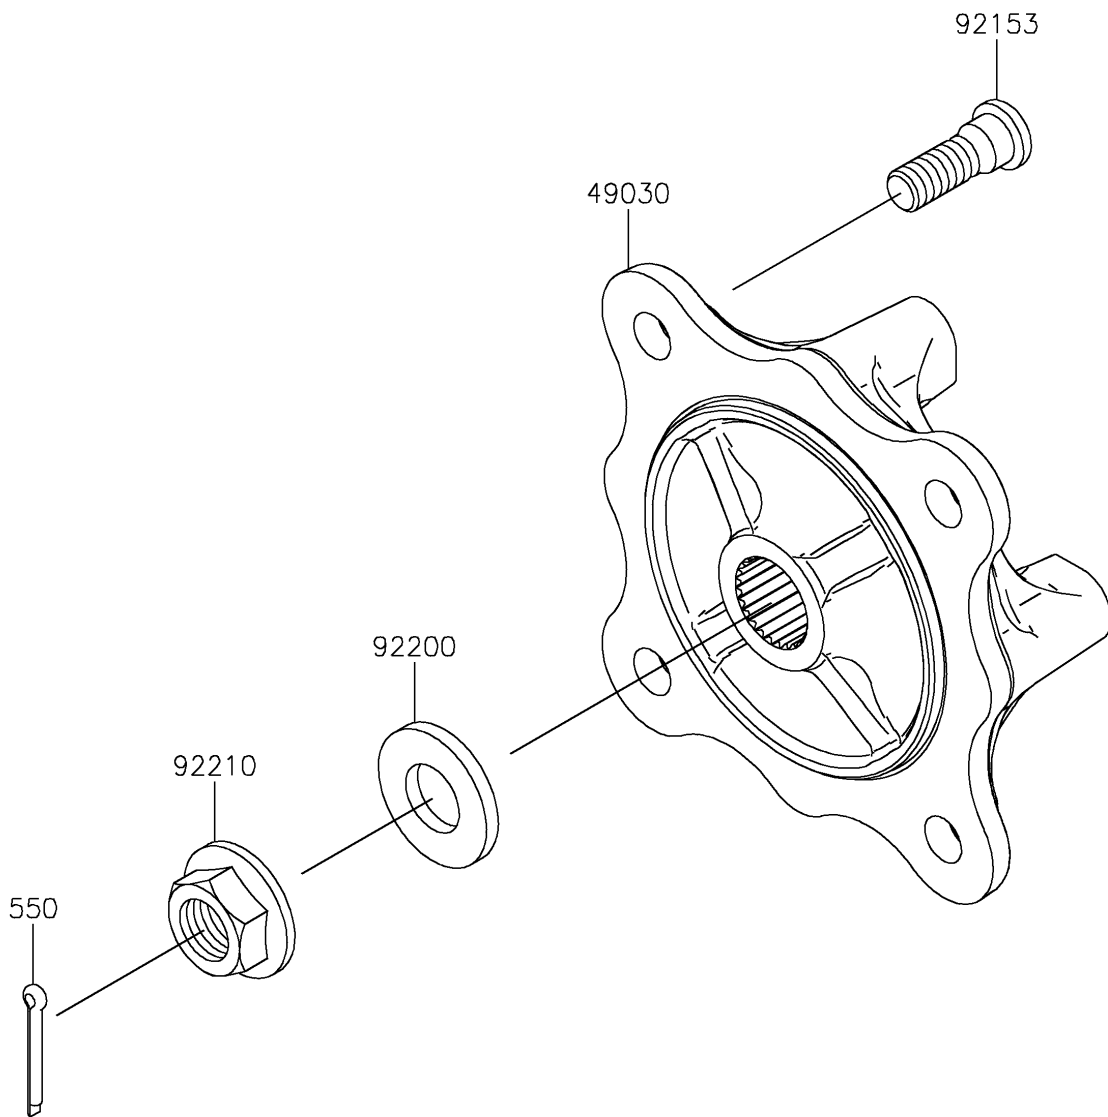

2017 MULE PRO-DXT™ DIESEL PARTS DIAGRAM

Front Hubs/Brakes

F2230

2017 MULE PRO-DXT™ DIESEL PARTS LIST

Front Hubs/Brakes

ITEM NAME	PART NUMBER	QUANTITY
HUB,FR (Ref # 49030)	49030-0048	2
PIN-COTTER,4.0X30 (Ref # 550)	550AA4030	2
BOLT,12MM (Ref # 92153)	92153-1915	8
WASHER,20.3X41X4.5 (Ref # 92200)	92200-0921	2
NUT,FLANGED,20MM (Ref # 92210)	92210-2093	2