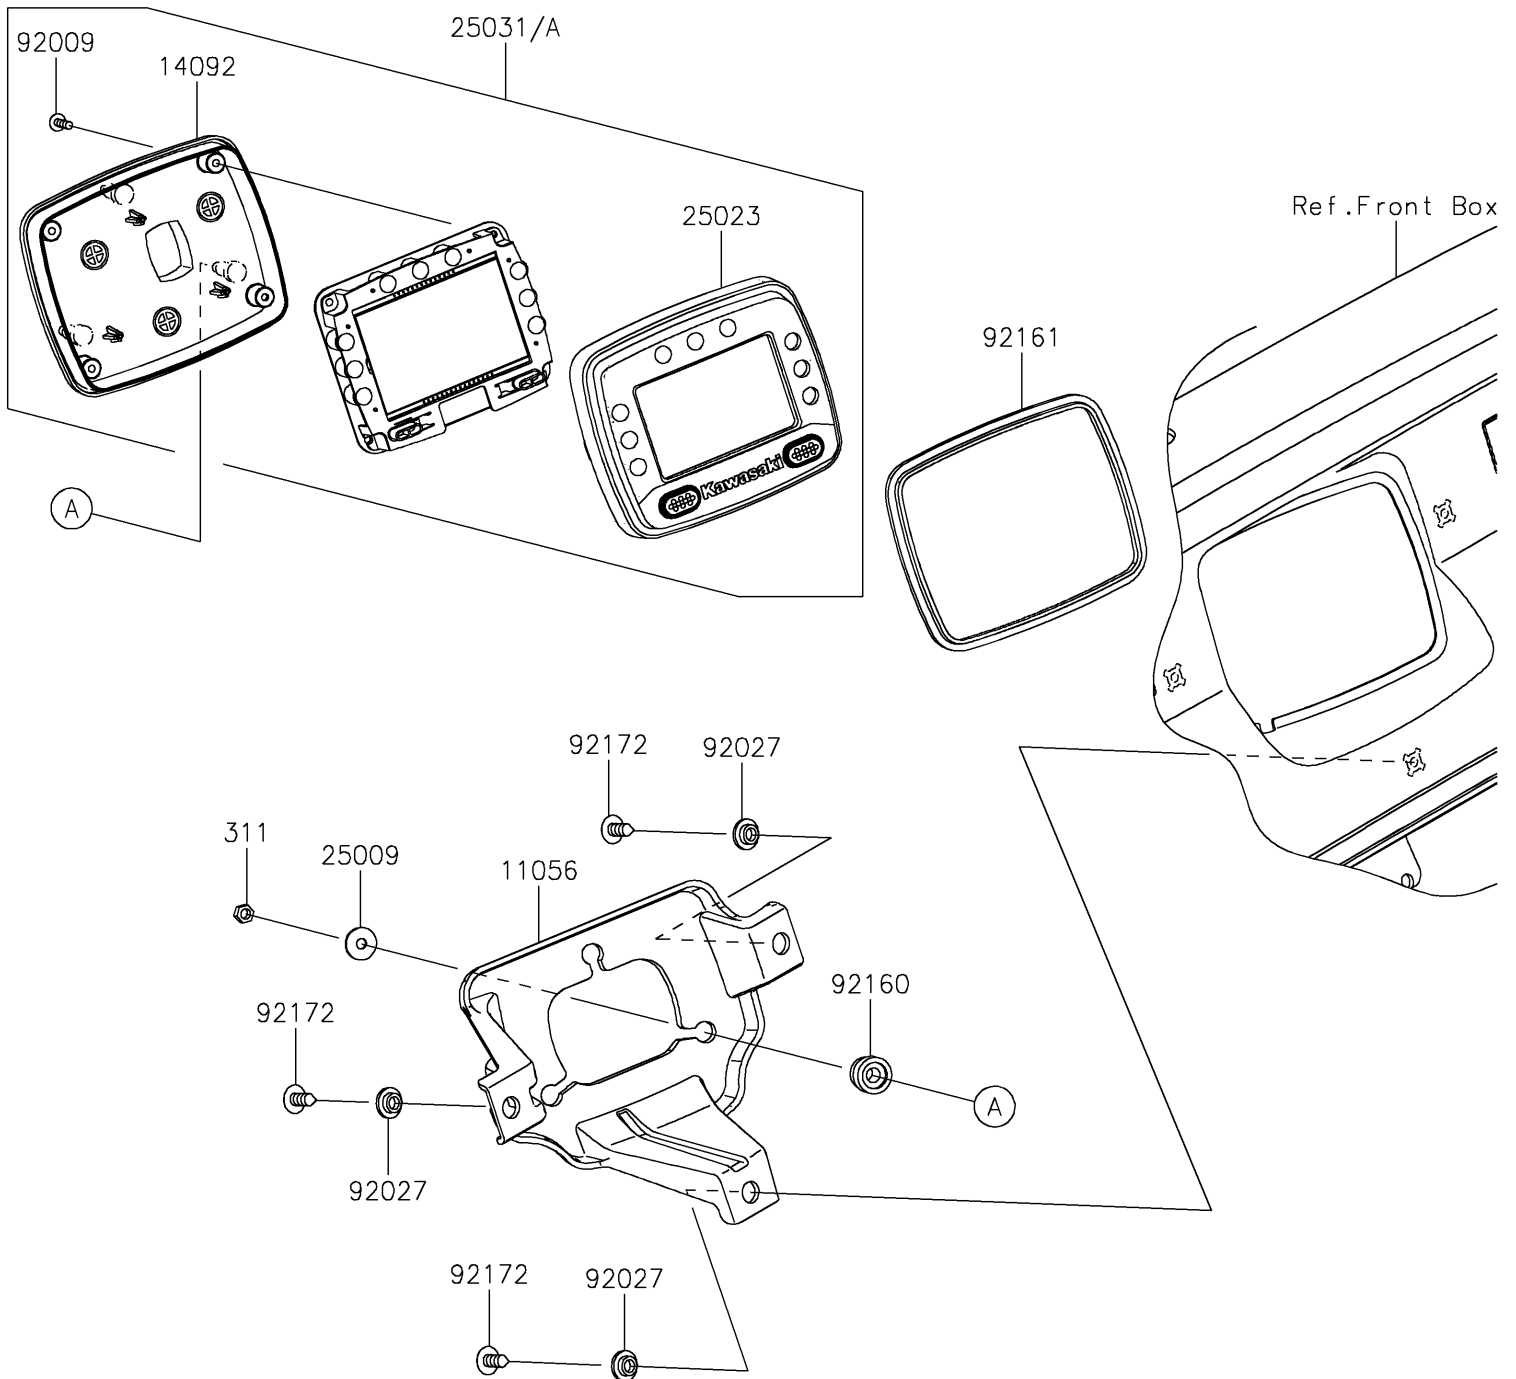

# 2017 MULE PRO-DXT™ DIESEL PARTS DIAGRAM

Meter(s)

F2530

## 2017 MULE PRO-DXT™ DIESEL PARTS LIST

Meter(s)

ITEM NAME	PART NUMBER	QUANTITY
BRACKET,METER (Ref # 11056)	11056-2956	1
COVER,METER,LWR (Ref # 14092)	14092-0834	1
WASHER,5.2X16X1.2 (Ref # 25009)	25009-004	3
COVER-METER CASE,UPP (Ref # 25023)	25023-0075	1
METER-ASSY,LCD (Ref # 25031)	25031-0629	1
NUT-HEX,5MM (Ref # 311)	311AB0500	3
SCREW,TAPPING,3X12 (Ref # 92009)	92009-1255	4
COLLAR,L=4.6 (Ref # 92027)	92027-1168	3
DAMPER (Ref # 92160)	92160-1460	3
DAMPER,METER (Ref # 92161)	92161-0906	1
SCREW,6X16 (Ref # 92172)	92172-0284	3