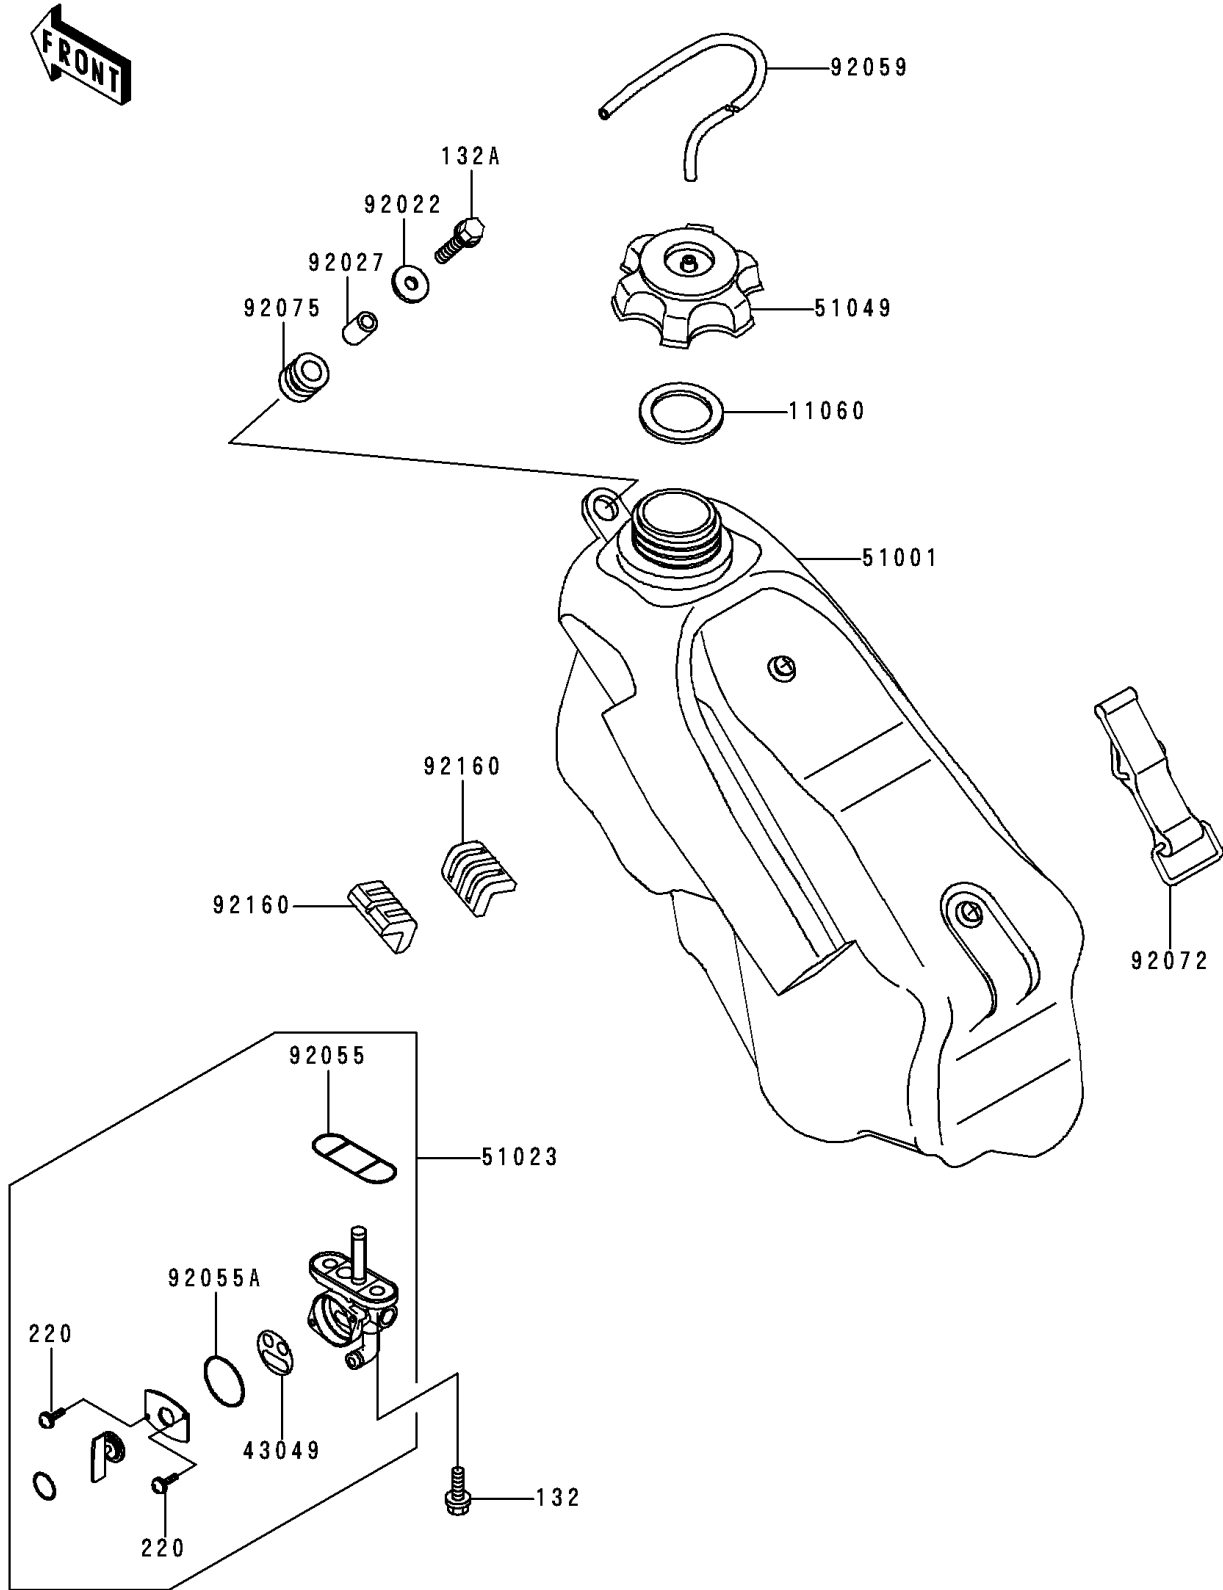

1996 KX125 PARTS DIAGRAM

Fuel Tank

F 2410

1996 KX125 PARTS LIST

Fuel Tank

ITEM NAME	PART NUMBER	QUANTITY
BOLT-FLANGED-SMALL (Ref # 132)	132G0612	2
BOLT-FLANGED-SMALL (Ref # 132A)	132G0625	1
SCREW-PAN-CROS (Ref # 220)	220B0308	2
GASKET,FUEL TANK CAP (Ref # 11060)	11060-1340	1
PACKING,TAP VALVE (Ref # 43049)	43049-1066	1
TANK-COMP-FUEL,F.BLACK (Ref # 51001)	51001-1489-6Z	1
TAP-ASSY,FUEL (Ref # 51023)	51023-1182	1
CAP-TANK,FUEL (Ref # 51049)	51049-1104	1
WASHER,6.5X24X2 (Ref # 92022)	92022-1690	1
COLLAR,6.8X10X14 (Ref # 92027)	92027-1966	1
RING-O,FUEL TAP PACKING (Ref # 92055)	92055-1112	1
RING-O,TAP LEVER (Ref # 92055A)	92055-1419	1
TUBE,5X9X350 (Ref # 92059)	92059-1265	1
BAND,FUEL TANK (Ref # 92072)	92072-1229	1
DAMPER (Ref # 92075)	92075-1787	1
DAMPER,FUEL TANK (Ref # 92160)	92160-1328	2