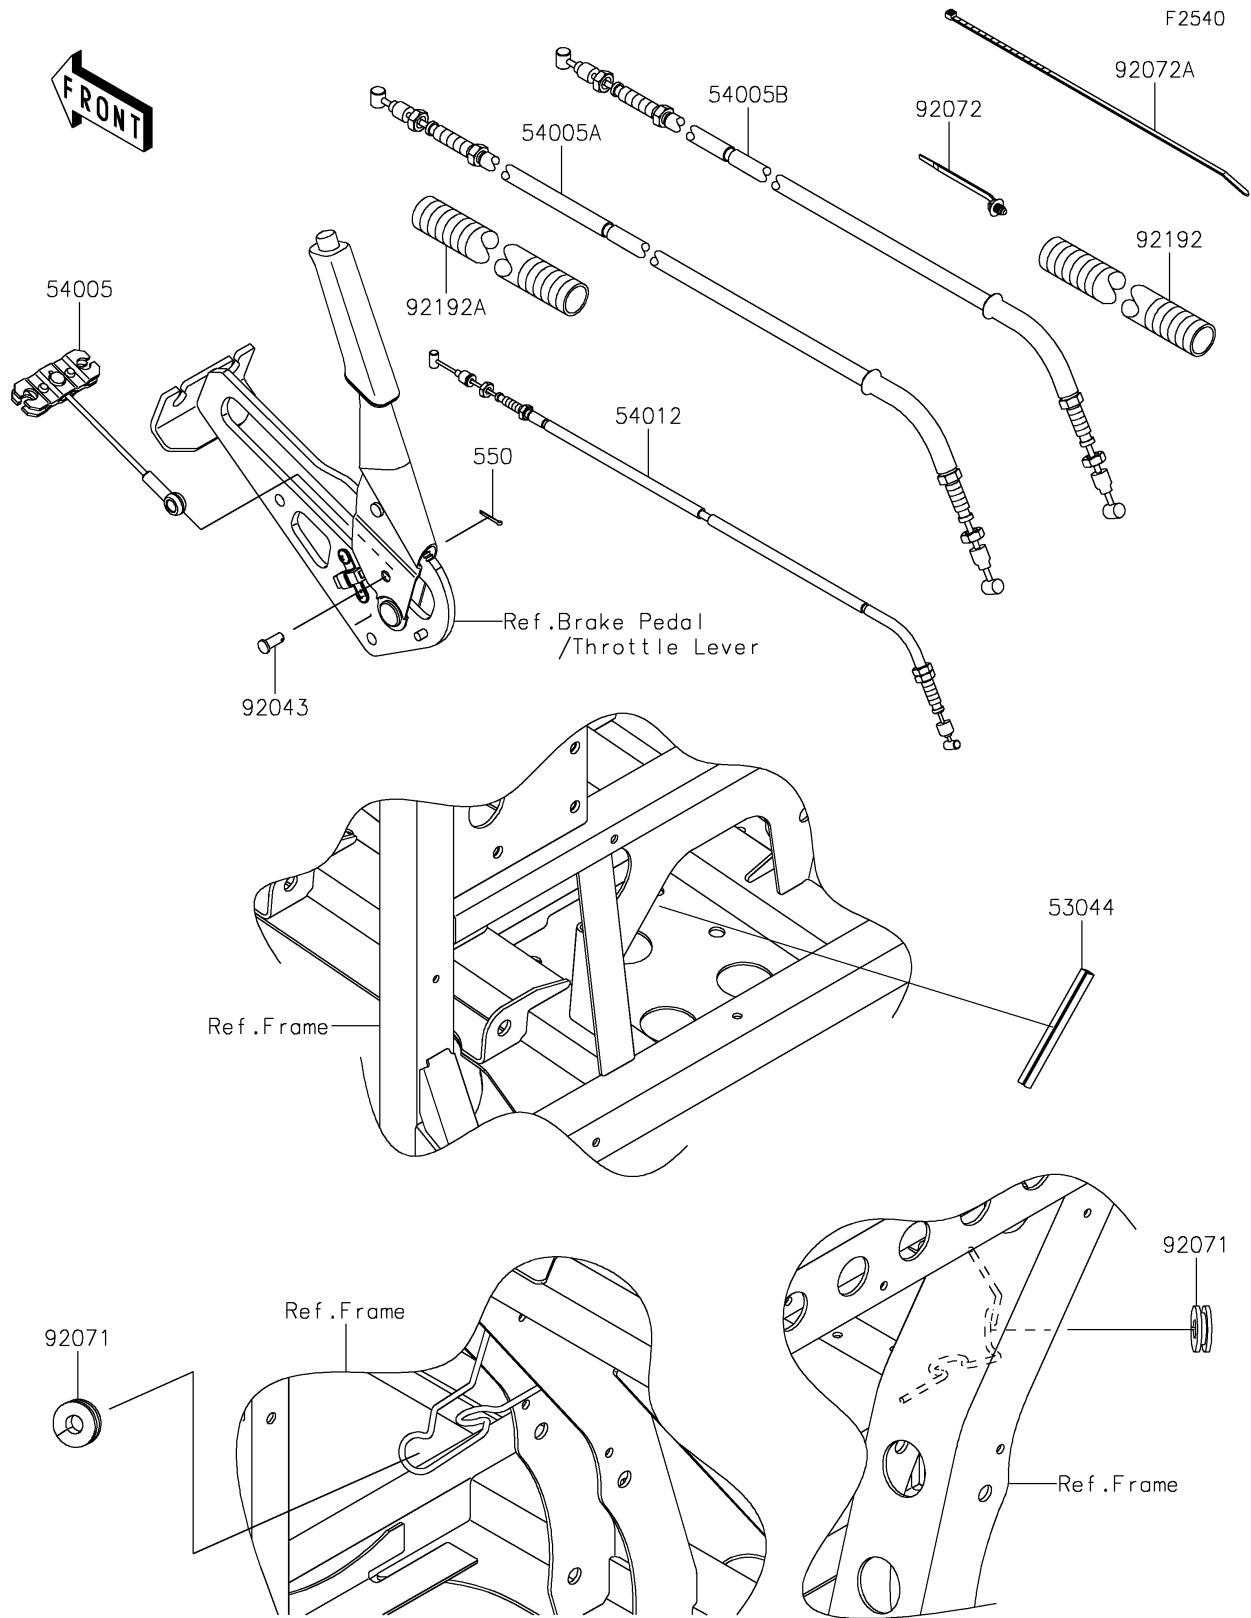

2017 MULE PRO-DXT™ DIESEL PARTS DIAGRAM

Cables

2017 MULE PRO-DXT™ DIESEL PARTS LIST

Cables

ITEM NAME	PART NUMBER	QUANTITY
TRIM,L=111 (Ref # 53044)	53044-7502	1
CABLE-BRAKE,PARKING,FR (Ref # 54005)	54005-0035	1
CABLE-BRAKE,PARKING,LH (Ref # 54005A)	54005-0039	1
CABLE-BRAKE,PARKING,RH (Ref # 54005B)	54005-0040	1
CABLE-THROTTLE (Ref # 54012)	54012-0633	1
PIN-COTTER,2.5X18 (Ref # 550)	550AA2518	1
PIN (Ref # 92043)	92043-1039	1
GROMMET (Ref # 92071)	92071-0029	2
BAND,OS170-FT7(BLACK) (Ref # 92072)	92072-1414	9
BAND,L=292.1 (Ref # 92072A)	92072-3509	7
TUBE,CONVOLUTED,25.1X30X260 (Ref # 92192)	92192-1363	1
TUBE,CONVOLUTED,25.1X30X210 (Ref # 92192A)	92192-1391	1