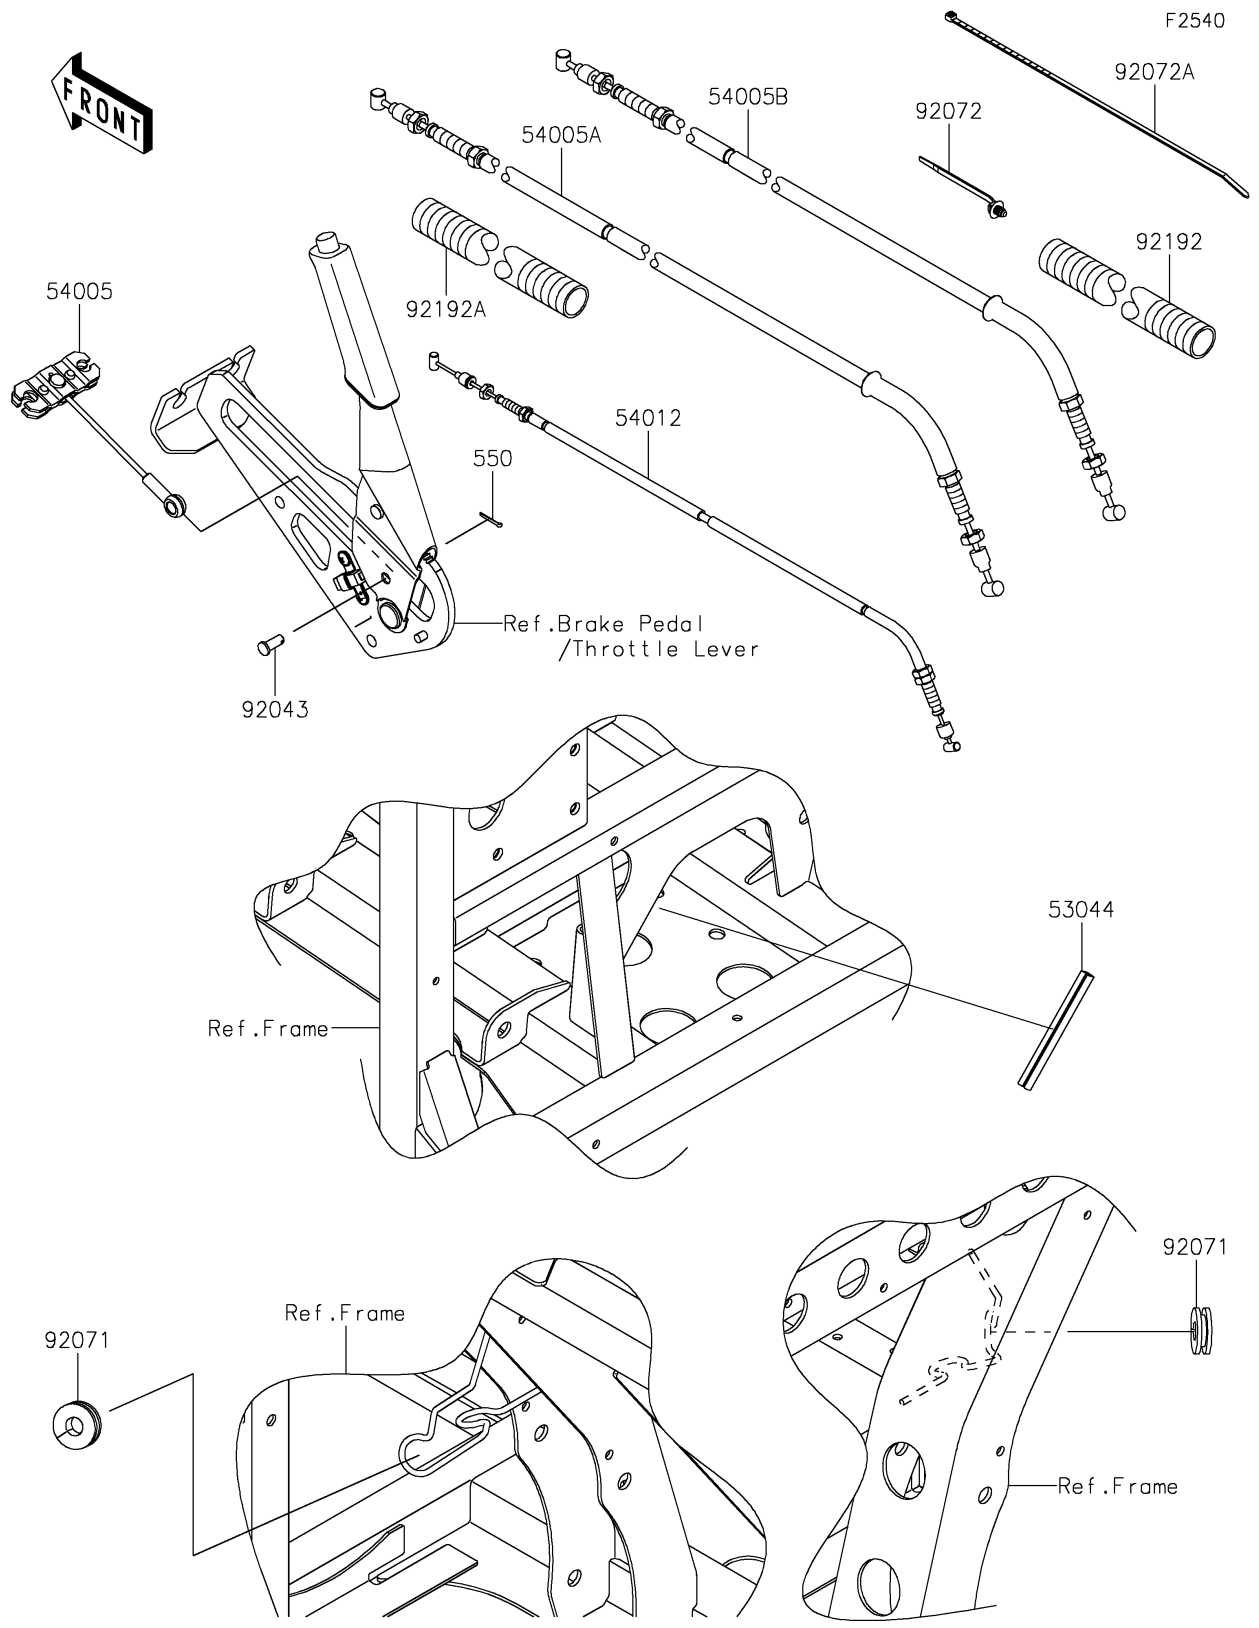

# 2020 MULE PRO-DXT™ DIESEL PARTS DIAGRAM

## Cables

## 2020 MULE PRO-DXT™ DIESEL PARTS LIST

### Cables

ITEM NAME	PART NUMBER	QUANTITY
TRIM,L=111 (Ref # 53044)	53044-7502	1
CABLE-BRAKE,PARKING,FR (Ref # 54005)	54005-0035	1
CABLE-BRAKE,PARKING,LH (Ref # 54005A)	54005-0039	1
CABLE-BRAKE,PARKING,RH (Ref # 54005B)	54005-0040	1
CABLE-THROTTLE (Ref # 54012)	54012-0633	1
PIN-COTTER,2.5X18 (Ref # 550)	550AA2518	1
PIN (Ref # 92043)	92043-1039	1
GROMMET (Ref # 92071)	92071-0029	2
BAND,OS170-FT7(BLACK) (Ref # 92072)	92072-1414	9
BAND,L=292.1 (Ref # 92072A)	92072-3509	7
TUBE,CONVOLUTED,25.1X30X260 (Ref # 92192)	92192-1363	1
TUBE,CONVOLUTED,25.1X30X210 (Ref # 92192A)	92192-1391	1