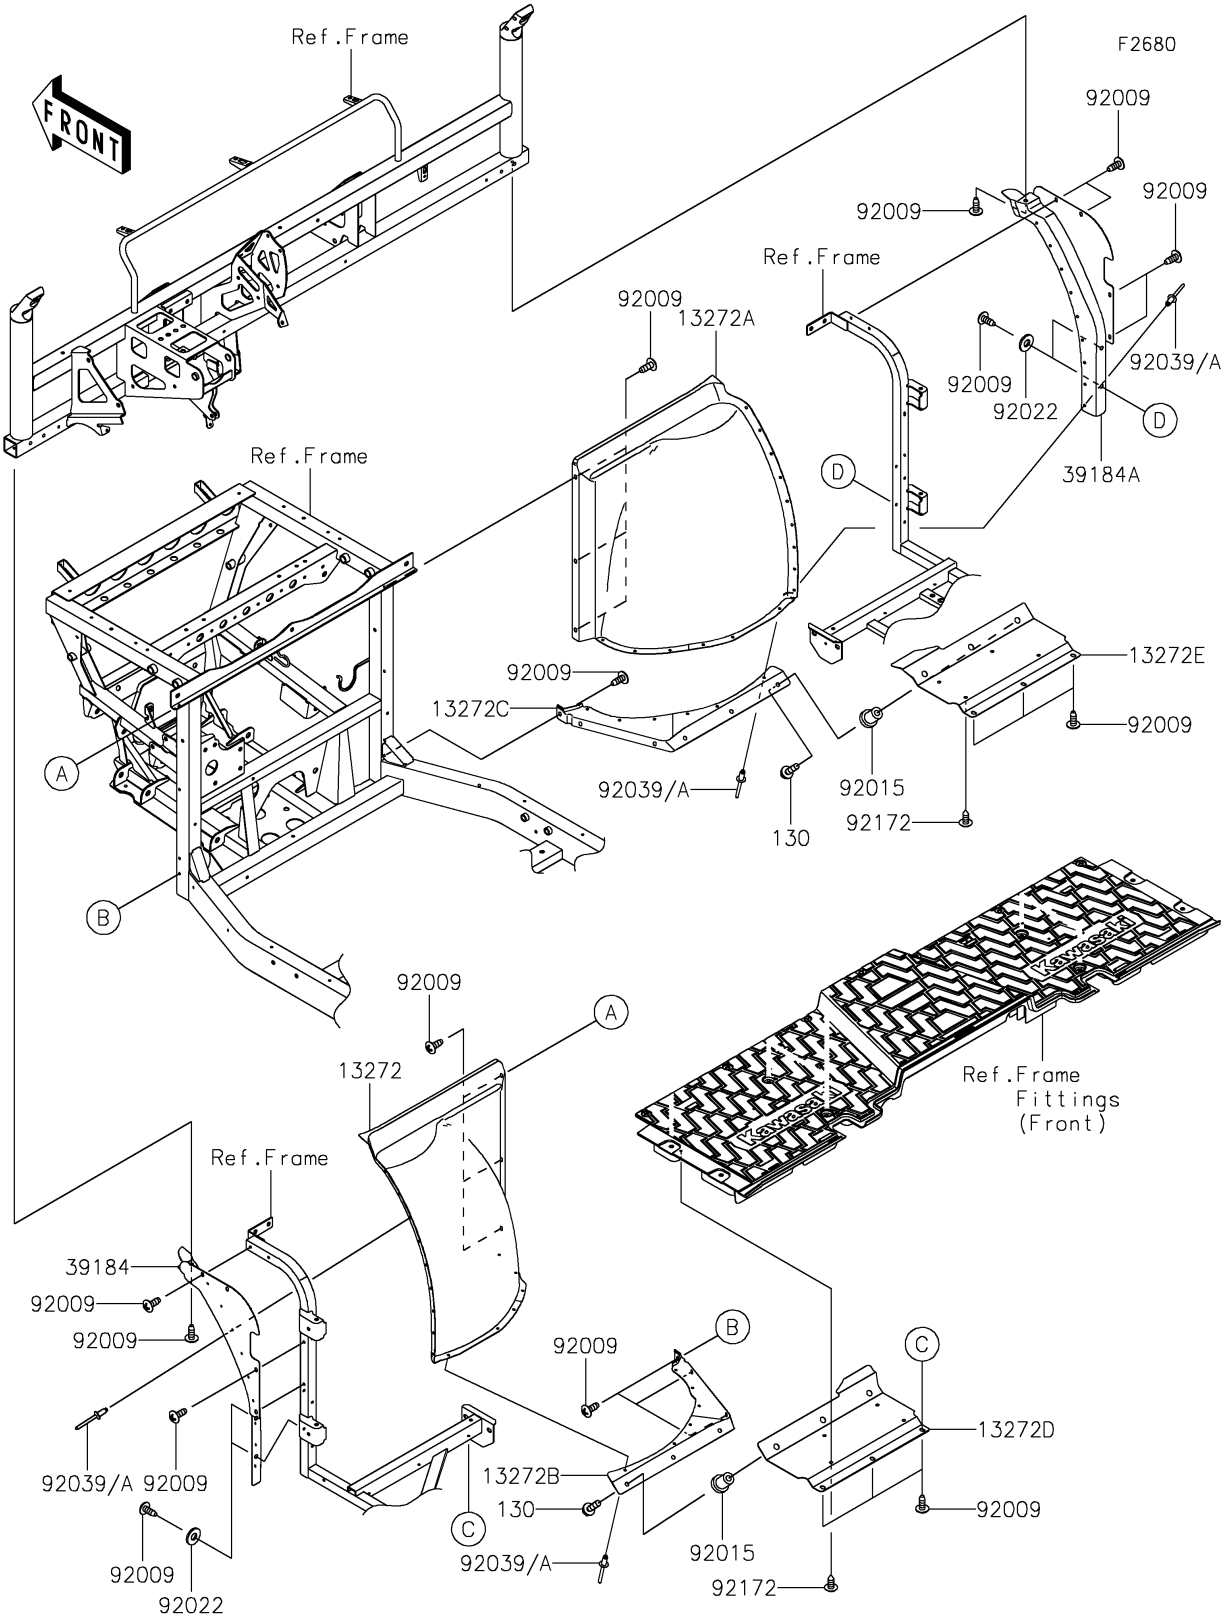

2017 MULE PRO-DXT™ DIESEL PARTS DIAGRAM

Guard(s)

2017 MULE PRO-DXT™ DIESEL PARTS LIST

Guard(s)

ITEM NAME	PART NUMBER	QUANTITY
BOLT-FLANGED,6X20 (Ref # 130)	130BA0620	6
PLATE (Ref # 13272)	13272-2323	1
PLATE (Ref # 13272A)	13272-2324	1
PLATE (Ref # 13272B)	13272-2327	1
PLATE (Ref # 13272C)	13272-2328	1
PLATE,UNDER GUARD,LH (Ref # 13272D)	13272-2330	1
PLATE,UNDER GUARD,RH (Ref # 13272E)	13272-2331	1
BRACKET-ASSY,SIDE,LH (Ref # 39184)	39184-0718	1
BRACKET-ASSY,SIDE,RH (Ref # 39184A)	39184-0719	1
SCREW,TAPPING,6X16 (Ref # 92009)	92009-1166	32
NUT,RUBBER,6MM (Ref # 92015)	92015-1692	6
WASHER,8.2X19X2 (Ref # 92022)	92022-1533	4
RIVET (Ref # 92039)	92039-0778	30
SCREW,6X16 (Ref # 92172)	92172-0284	8