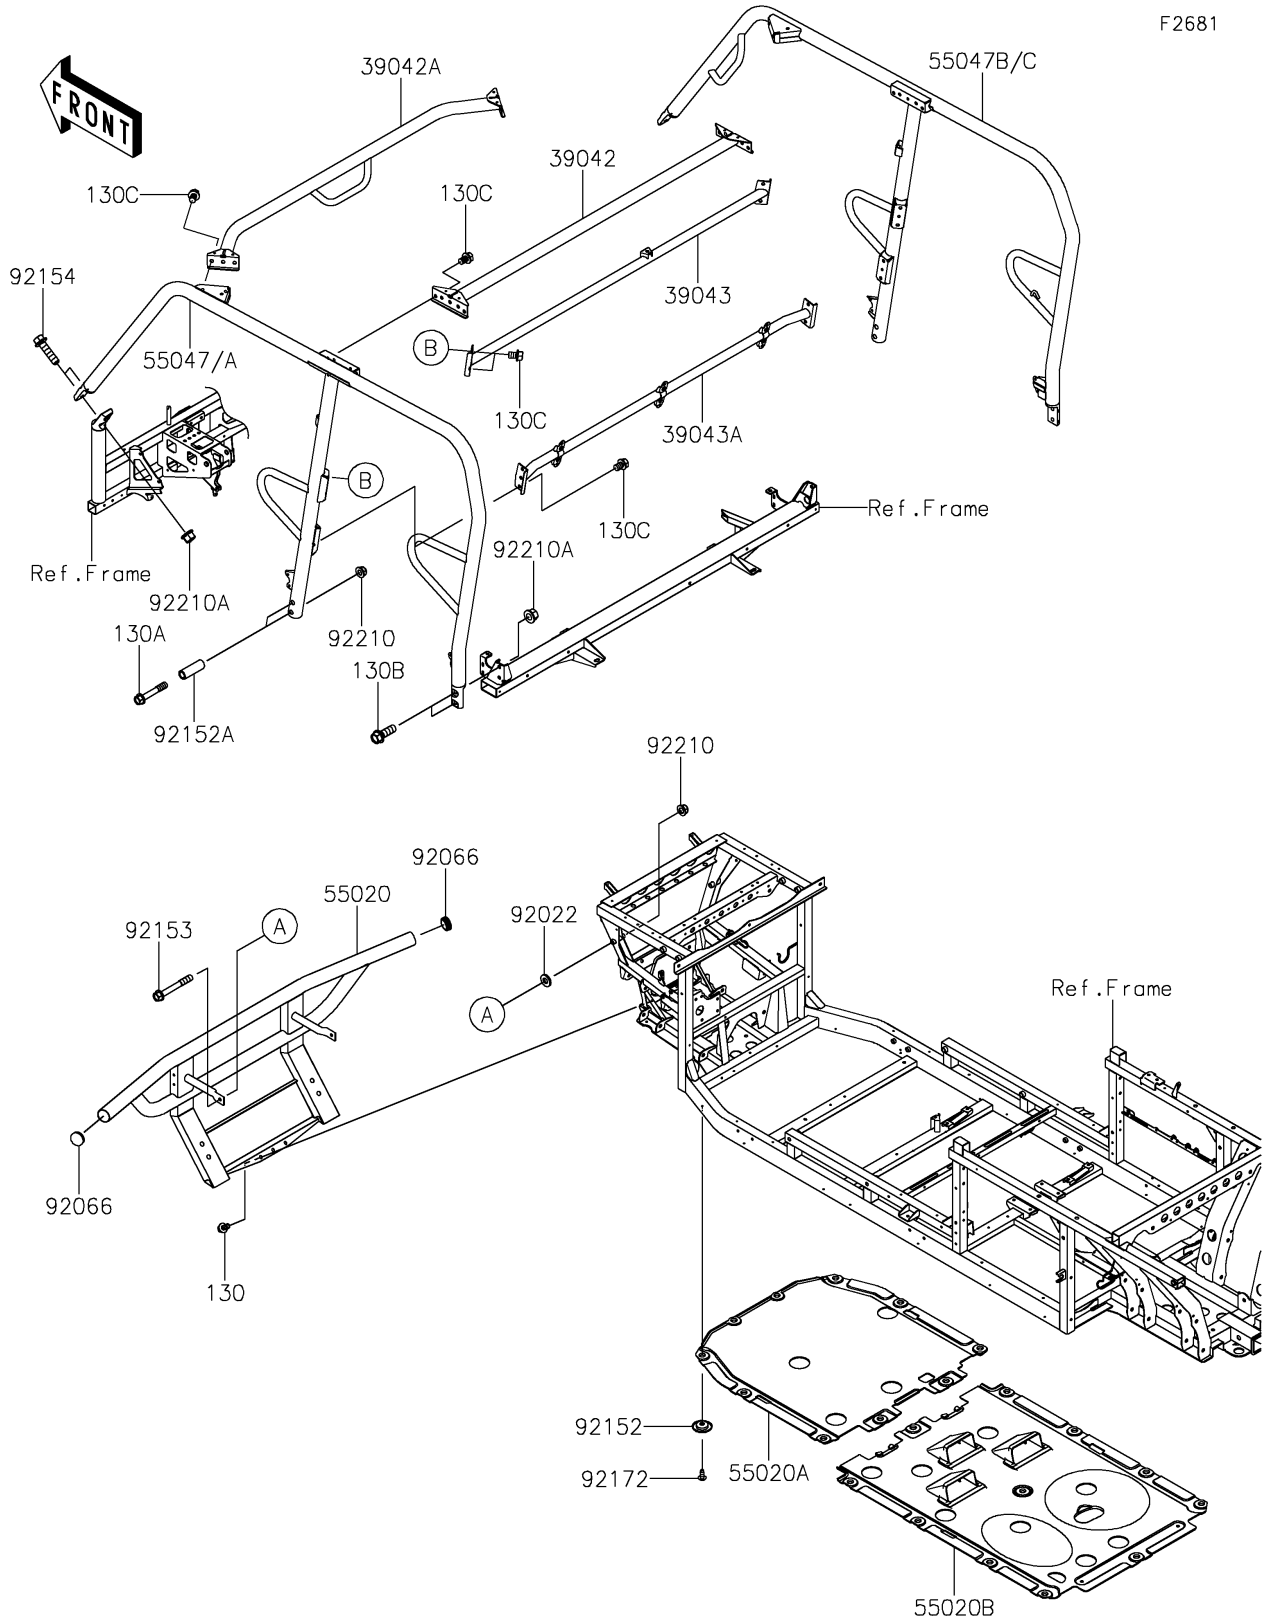

2017 MULE PRO-DXT™ DIESEL PARTS DIAGRAM

Guards/Cab Frame

F2681

2017 MULE PRO-DXT™ DIESEL PARTS LIST

Guards/Cab Frame

ITEM NAME	PART NUMBER	QUANTITY
BOLT-FLANGED,8X16 (Ref # 130)	130BA0816	3
BOLT-FLANGED,10X60 (Ref # 130A)	130BA1060	4
BOLT-FLANGED,12X35 (Ref # 130B)	130BA1235	4
BOLT-FLANGED,10X14 (Ref # 130C)	130CA1014	20
CROSSMEMBER,RR,T.BLACK (Ref # 39042)	39042-0015-388	1
CROSSMEMBER,FR,T.BLACK (Ref # 39042A)	39042-0016-388	1
CROSSMEMBER-COMP,B-P.,UPP,BLK (Ref # 39043)	39043-0016-388	1
CROSSMEMBER-COMP,B-P.,LWR,BLK (Ref # 39043A)	39043-0017-388	1
GUARD,FR PIPE,T.BLACK (Ref # 55020)	55020-0933-388	1
GUARD,SKID PLATE (Ref # 55020A)	55020-0934	1
GUARD,SKID PLATE (Ref # 55020B)	55020-0935	1
BAR-COMP,LH,T.BLACK (Ref # 55047)	55047-0042-388	1
BAR-COMP,RH,T.BLACK (Ref # 55047C)	55047-0366-388	1
WASHER,10X22X3 (Ref # 92022)	92022-1365	2
PLUG (Ref # 92066)	92066-0769	2
COLLAR (Ref # 92152)	92152-0784	21
COLLAR,10.5X16X47 (Ref # 92152A)	92152-1800	4
BOLT,FLANGED,10X75 (Ref # 92153)	92153-1384	2
BOLT,FLANGED,12X45 (Ref # 92154)	92154-1420	4
SCREW,TAPPING,6X16 (Ref # 92172)	92172-0739	21
NUT,LOCK,FLANGED,10MM (Ref # 92210)	92210-0276	6
NUT,12MM (Ref # 92210A)	92210-0603	8