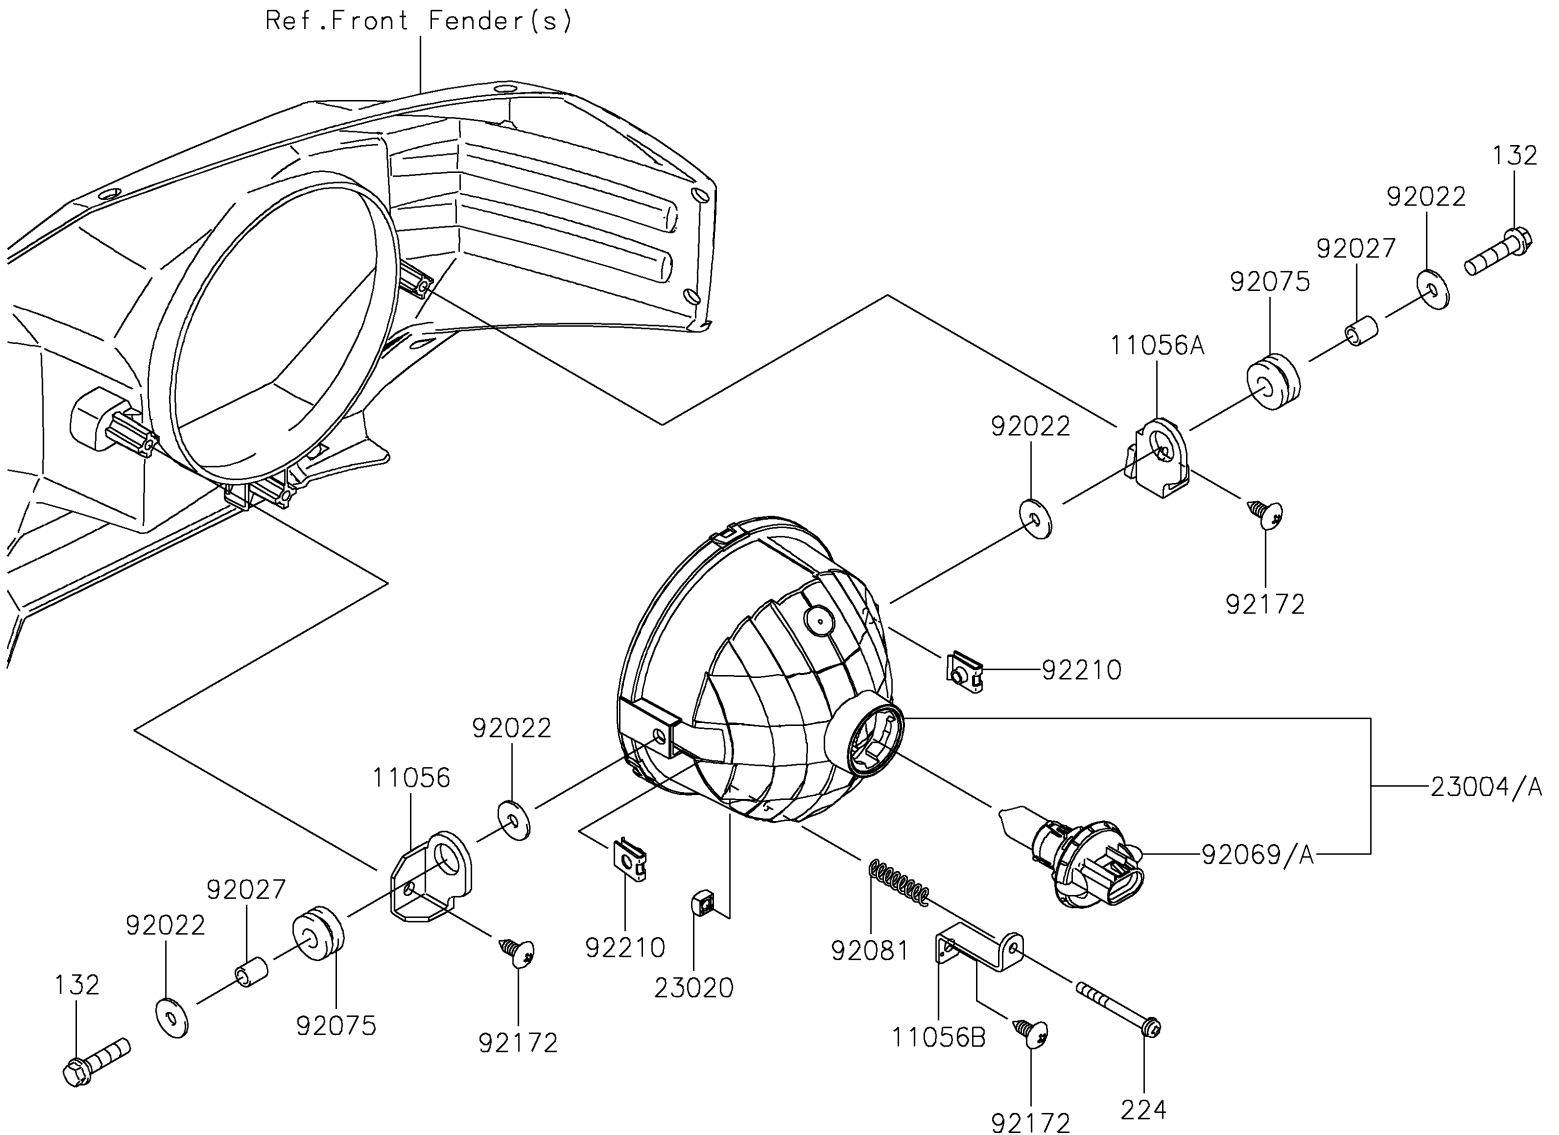

2017 MULE PRO-DXT™ DIESEL PARTS DIAGRAM

Headlight(s)

F2710

2017 MULE PRO-DXT™ DIESEL PARTS LIST

Headlight(s)

ITEM NAME	PART NUMBER	QUANTITY
BRACKET,LH (Ref # 11056)	11056-2931	2
BRACKET,RH (Ref # 11056A)	11056-2932	2
BRACKET (Ref # 11056B)	11056-2933	2
BOLT-FLANGED-SMALL,6X25 (Ref # 132)	132BA0625	4
SCREW-PAN-WP-CROS (Ref # 224)	224AA0440	2
LAMP-HEAD (Ref # 23004)	23004-0339	2
NUT,4MM,FOCUS ADJUST (Ref # 23020)	23020-018	2
WASHER,6.5X20X1.6 (Ref # 92022)	92022-125	8
COLLAR,6.8X10X12 (Ref # 92027)	92027-162	4
BULB,H13-12-8V (Ref # 92069)	92069-0082	2
DAMPER,10X24X12 (Ref # 92075)	92075-1690	4
SPRING,FOCUS ADJUST (Ref # 92081)	92081-1896	2
SCREW,6X16 (Ref # 92172)	92172-0284	6
NUT (Ref # 92210)	92210-1125	4