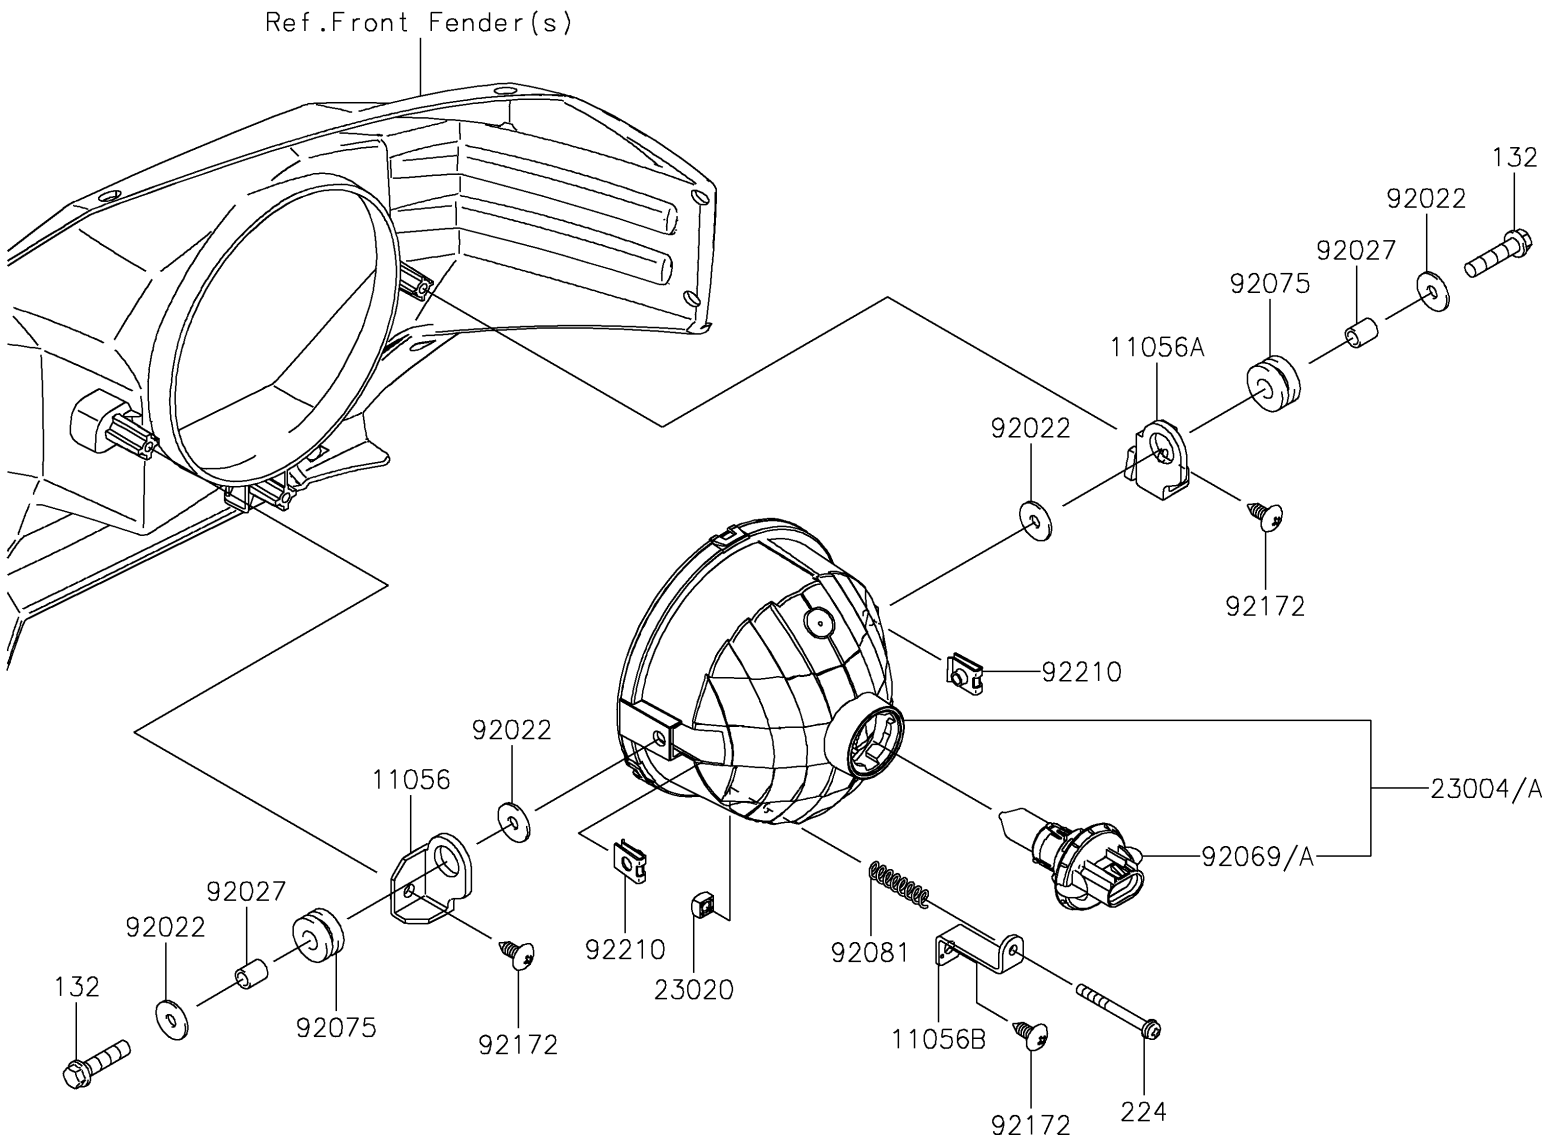

2017 MULE PRO-DXT™ DIESEL PARTS DIAGRAM

Headlight(s)

F2710

2017 MULE PRO-DXT™ DIESEL PARTS LIST

Headlight(s)

ITEM NAME	PART NUMBER	QUANTITY
BRACKET,LH (Ref # 11056)	11056-2931	2
BRACKET,RH (Ref # 11056A)	11056-2932	2
BRACKET (Ref # 11056B)	11056-2933	2
BOLT-FLANGED-SMALL,6X25 (Ref # 132)	132BA0625	4
SCREW-PAN-WP-CROS (Ref # 224)	224AA0440	2
LAMP-HEAD (Ref # 23004)	23004-0339	2
NUT,4MM,FOCUS ADJUST (Ref # 23020)	23020-018	2
WASHER,6.5X20X1.6 (Ref # 92022)	92022-125	8
COLLAR,6.8X10X12 (Ref # 92027)	92027-162	4
BULB,H13-12-8V (Ref # 92069)	92069-0082	2
DAMPER,10X24X12 (Ref # 92075)	92075-1690	4
SPRING,FOCUS ADJUST (Ref # 92081)	92081-1896	2
SCREW,6X16 (Ref # 92172)	92172-0284	6
NUT (Ref # 92210)	92210-1125	4