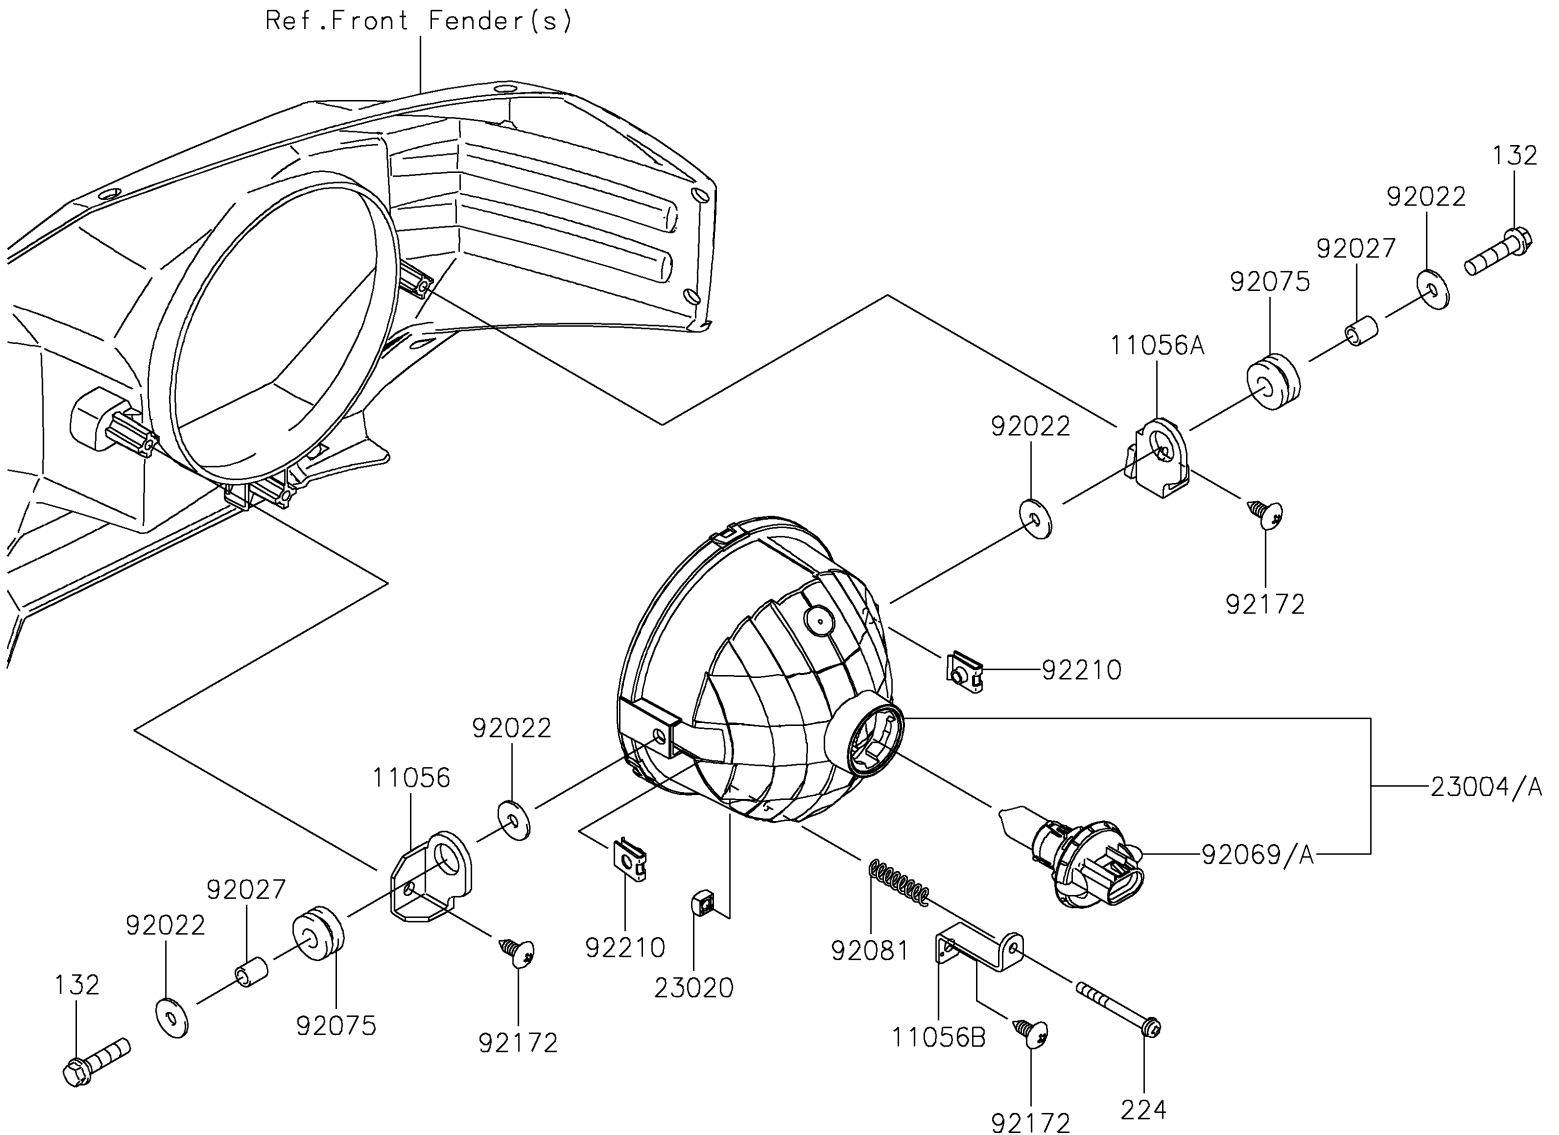

# 2018 MULE PRO-DXT™ DIESEL PARTS DIAGRAM

Headlight(s)

F2710

## 2018 MULE PRO-DXT™ DIESEL PARTS LIST

### Headlight(s)

ITEM NAME	PART NUMBER	QUANTITY
BRACKET,LH (Ref # 11056)	11056-2931	2
BRACKET,RH (Ref # 11056A)	11056-2932	2
BRACKET (Ref # 11056B)	11056-2933	2
BOLT-FLANGED-SMALL,6X25 (Ref # 132)	132BA0625	4
SCREW-PAN-WP-CROS (Ref # 224)	224AA0440	2
LAMP-HEAD (Ref # 23004)	23004-0339	2
NUT,4MM,FOCUS ADJUST (Ref # 23020)	23020-018	2
WASHER,6.5X20X1.6 (Ref # 92022)	92022-125	8
COLLAR,6.8X10X12 (Ref # 92027)	92027-162	4
BULB,H13-12-8V (Ref # 92069)	92069-0082	2
DAMPER,10X24X12 (Ref # 92075)	92075-1690	4
SPRING,FOCUS ADJUST (Ref # 92081)	92081-1896	2
SCREW,6X16 (Ref # 92172)	92172-0284	6
NUT (Ref # 92210)	92210-1125	4