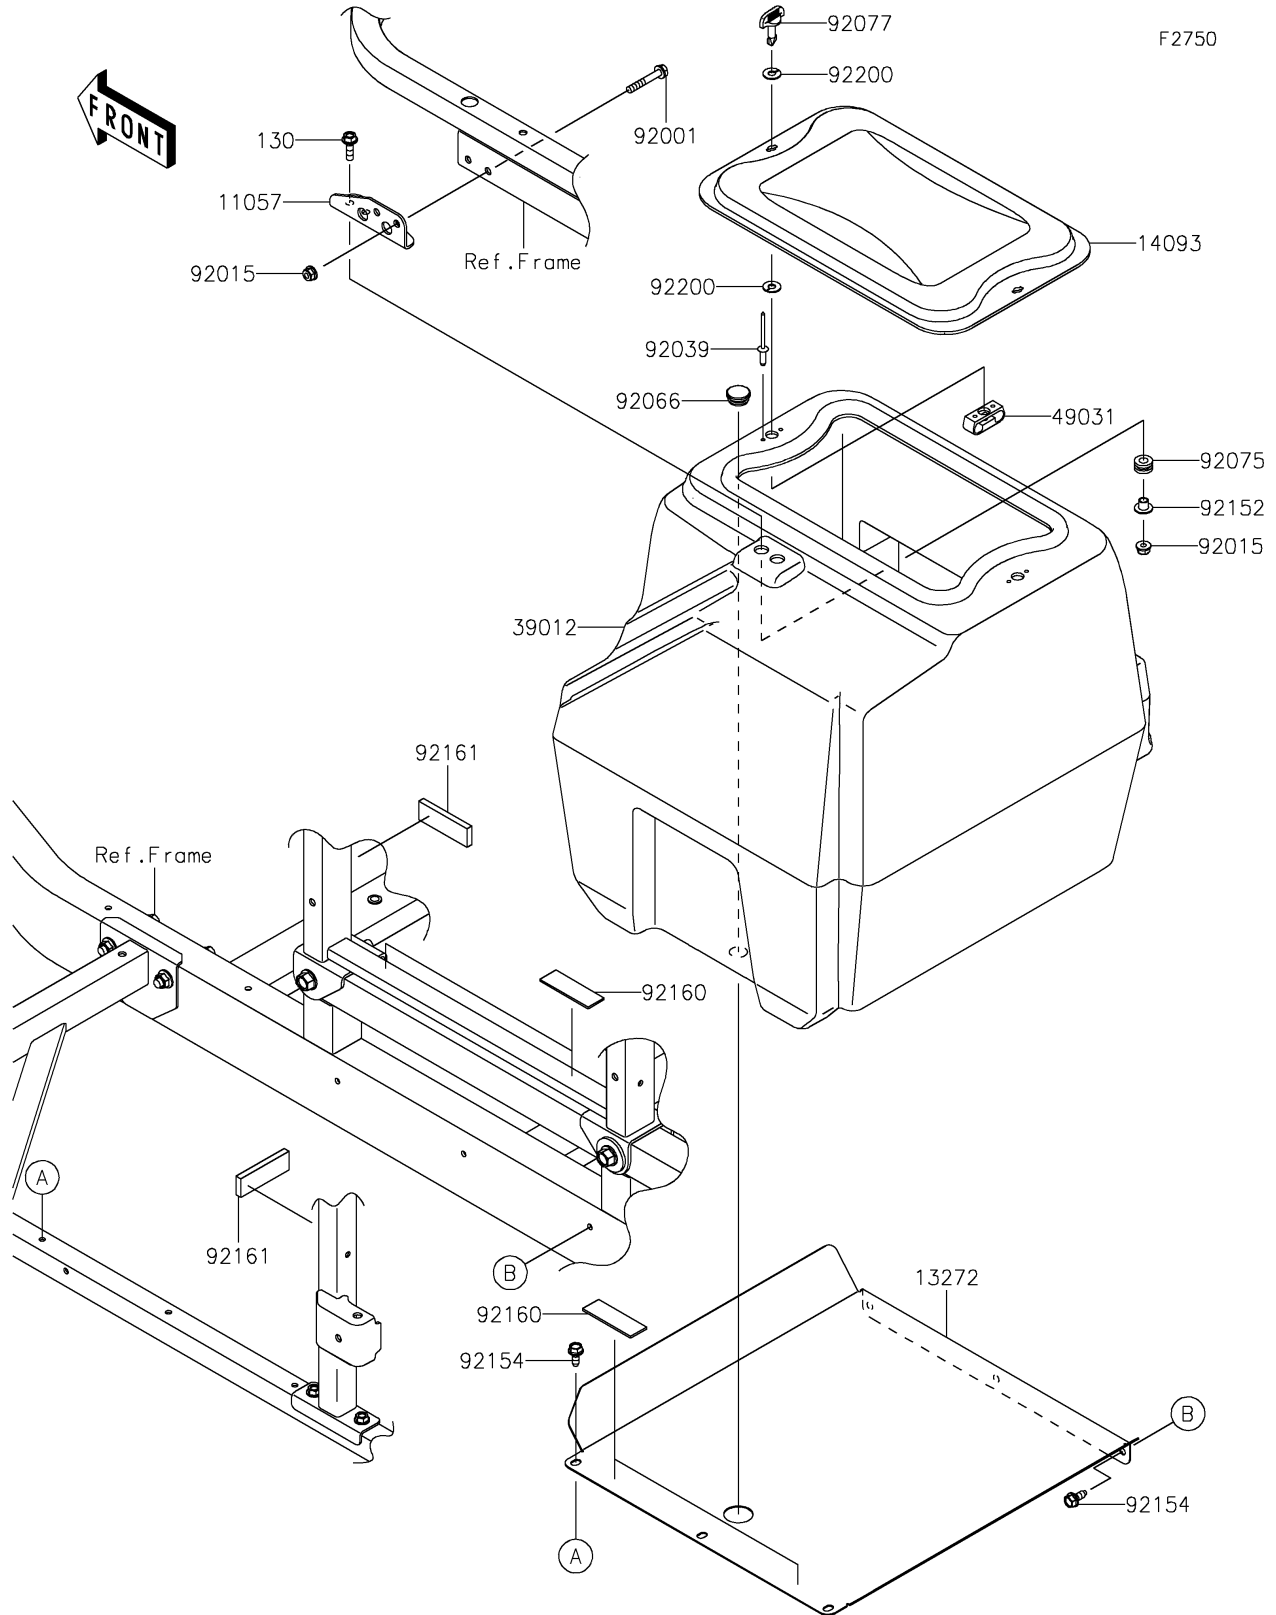

2018 MULE PRO-DXT™ DIESEL PARTS DIAGRAM

Other(AJF-ALF)

2018 MULE PRO-DXT™ DIESEL PARTS LIST

Other(AJF-ALF)

ITEM NAME	PART NUMBER	QUANTITY
BRACKET,TUB MOUNT (Ref # 11057)	11057-1503	1
BOLT-FLANGED,6X20 (Ref # 130)	130BA0620	2
PLATE,FLOOR BOTTOM (Ref # 13272)	13272-2205	1
COVER,STORAGE BOX (Ref # 14093)	14093-0523	1
CASE-STORAGE (Ref # 39012)	39012-0046	1
LATCH (Ref # 49031)	49031-0008	2
BOLT,FLANGED,6X38 (Ref # 92001)	92001-1105	2
NUT,LOCK,FLANGED,6MM (Ref # 92015)	92015-1603	4
RIVET,3.2X9.5 (Ref # 92039)	92039-0785	4
PLUG (Ref # 92066)	92066-1306	1
DAMPER (Ref # 92075)	92075-1912	2
KNOB (Ref # 92077)	92077-0030	2
COLLAR,6.3X8.3X9.2 (Ref # 92152)	92152-0237	2
BOLT,6X15.6 (Ref # 92154)	92154-1250	6
DAMPER (Ref # 92160)	92160-1075	4
DAMPER,20X60X6 (Ref # 92161)	92161-1874	2
WASHER (Ref # 92200)	92200-0503	4