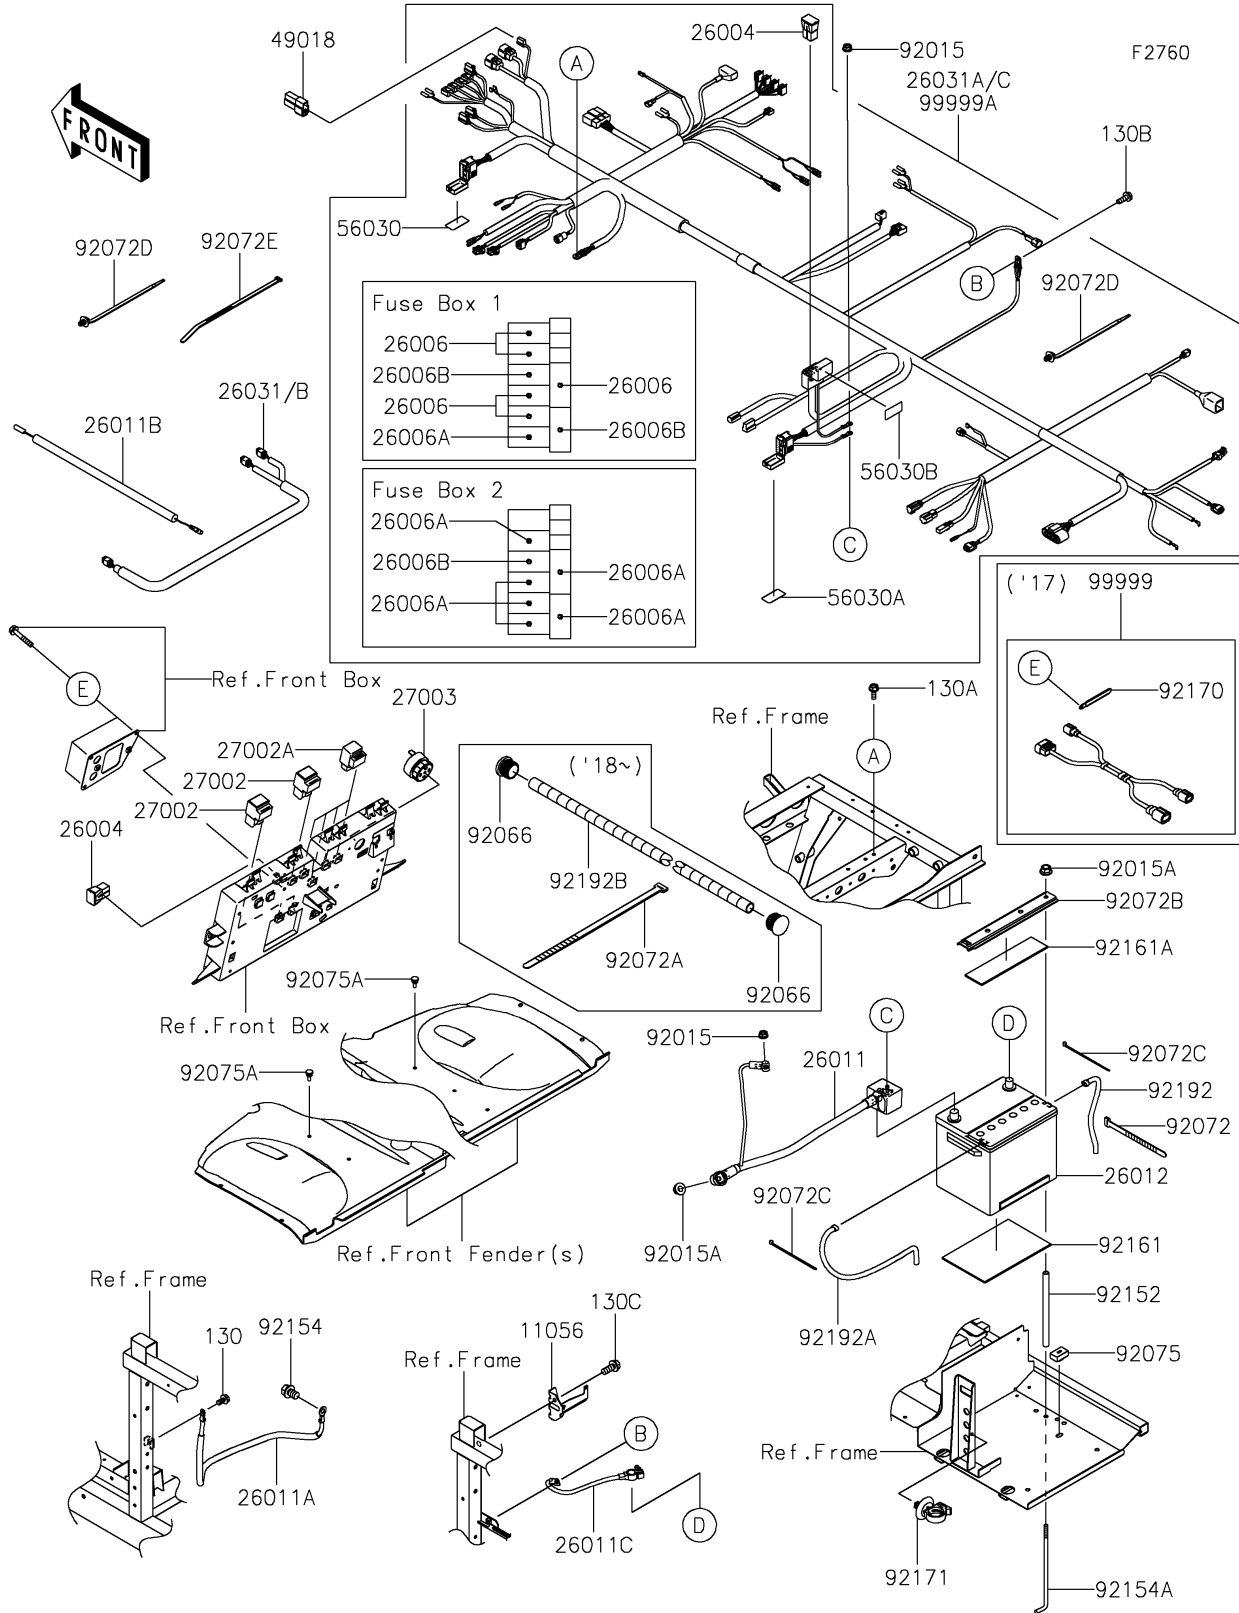

# 2020 MULE PRO-DXT™ DIESEL PARTS DIAGRAM

## 2020 MULE PRO-DXT™ DIESEL PARTS LIST

### Chassis Electrical Equipment

ITEM NAME	PART NUMBER	QUANTITY
BRACKET,FUSE (Ref # 11056)	11056-7478	1
FUSE-ASSY,60A (Ref # 26004)	26004-0024	2
FUSE,MINI BLADE,10A,RED (Ref # 26006)	26006-0009	5
FUSE,MINI BLADE,30A,GREEN (Ref # 26006A)	26006-1080	7
FUSE,MINI BLADE,20A,YELLOW (Ref # 26006B)	26006-3704	3
WIRE-LEAD,BATTERY(+) (Ref # 26011)	26011-0904	1
WIRE-LEAD,ENGINE GND (Ref # 26011A)	26011-0905	1
WIRE-LEAD,OIL PRESSURE SW. (Ref # 26011B)	26011-0906	1
WIRE-LEAD,BATTERY(-) (Ref # 26011C)	26011-0912	1
BATTERY,WET,(26R) (Ref # 26012)	26012-7501	1
HARNESS,SUB (Ref # 26031B)	26031-2226	1
HARNESS,MAIN (Ref # 26031C)	26031-2827	1
RELAY-ASSY (Ref # 27002)	27002-0012	3
RELAY-ASSY (Ref # 27002A)	27002-1062	4
HORN,PARKING BUZZER (Ref # 27003)	27003-0116	1
DIODE (Ref # 49018)	49018-0006	1
LABEL,FUSE BOX1 (Ref # 56030)	56030-0917	1
LABEL,FUSE BOX2 (Ref # 56030A)	56030-0919	1
LABEL,FUSE BOX3 (Ref # 56030B)	56030-0920	1
NUT,FLANGED,6MM (Ref # 92015)	92015-1367	2
NUT,FLANGED,8MM (Ref # 92015A)	92015-1406	2
PLUG (Ref # 92066)	92066-0908	2
BAND,L=123 (Ref # 92072)	92072-030	1
BAND,L=218 (Ref # 92072A)	92072-032	2
BAND (Ref # 92072B)	92072-0767	1
BAND,92X2.4 (Ref # 92072C)	92072-0791	2
BAND,OS170-FT7(BLACK) (Ref # 92072D)	92072-1414	35
BAND,L=292.1 (Ref # 92072E)	92072-3509	18
DAMPER (Ref # 92075)	92075-099	1