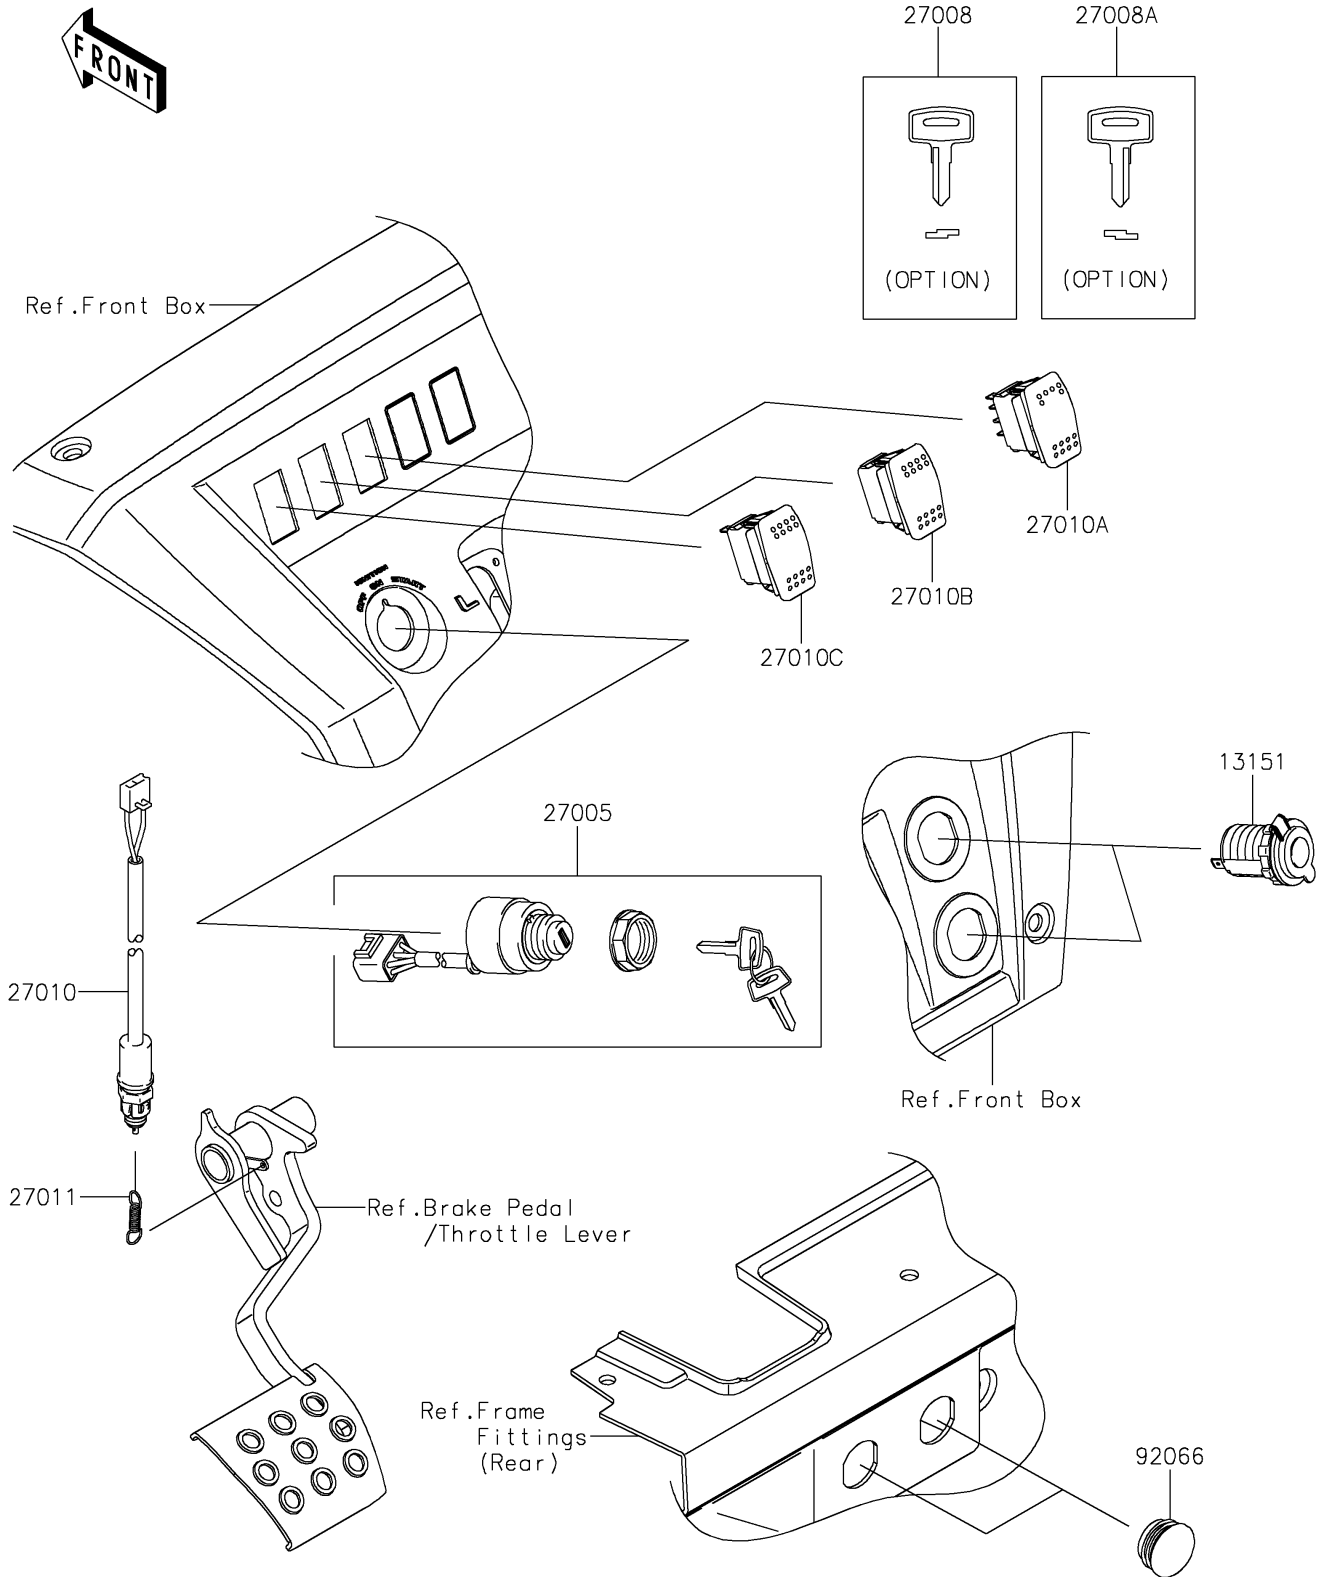

2017 MULE PRO-DXT™ DIESEL PARTS DIAGRAM

Ignition Switch

F2770

2017 MULE PRO-DXT™ DIESEL PARTS LIST

Ignition Switch

ITEM NAME	PART NUMBER	QUANTITY
SWITCH-COMP,OUTLET,12V (Ref # 13151)	13151-0556	2
SWITCH-ASSY-IGNITION (Ref # 27005)	27005-0643	1
KEY-LOCK,BLANK (Ref # 27008)	27008-1153	1
KEY-LOCK,BLANK (Ref # 27008A)	27008-1157	1
SWITCH,BRAKE (Ref # 27010)	27010-0724	1
SWITCH,HEAD LAMP (Ref # 27010A)	27010-0750	1
SWITCH,2WD/4WD (Ref # 27010B)	27010-0751	1
SWITCH,DIFF LOCK (Ref # 27010C)	27010-0810	1
SPRING,BRAKE LAMP SWITCH (Ref # 27011)	27011-006	1
PLUG,D.C. SOCKET (Ref # 92066)	92066-0794	2