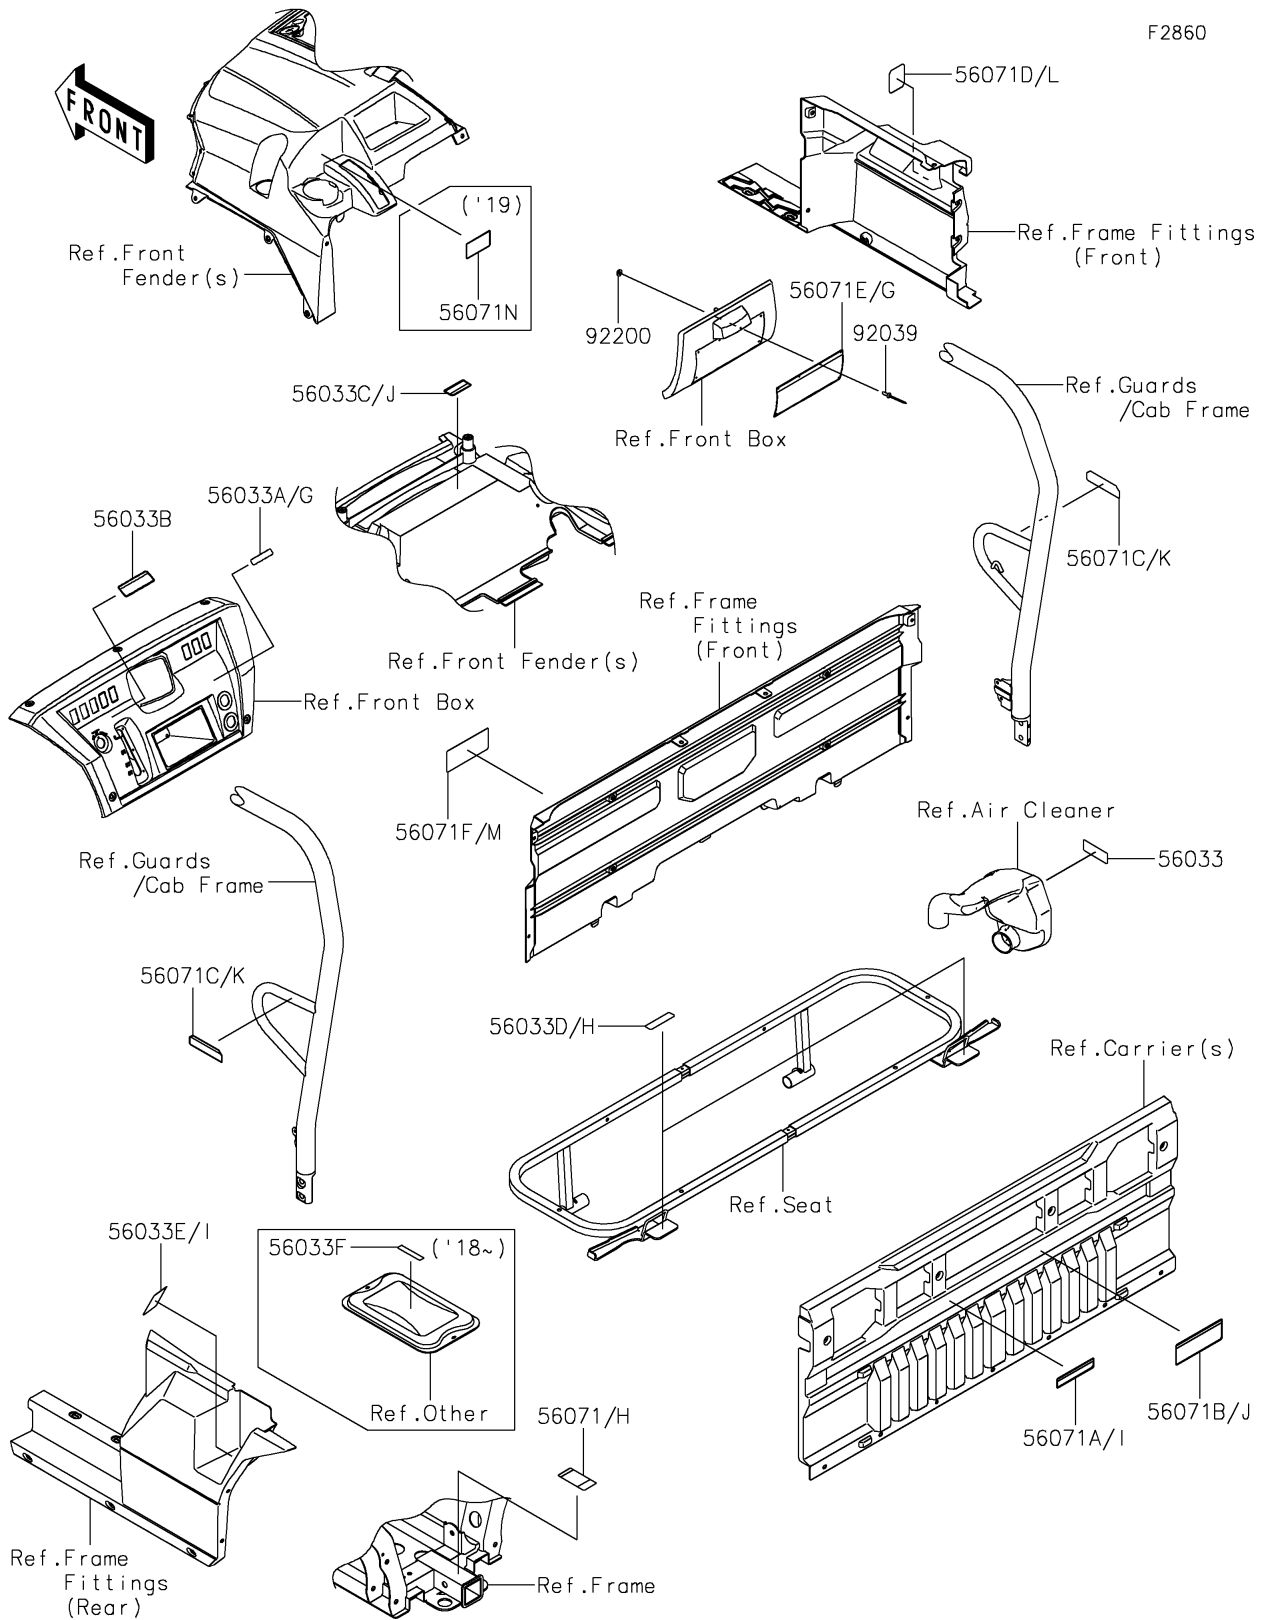

2017 MULE PRO-DXT™ DIESEL PARTS DIAGRAM

Labels

2017 MULE PRO-DXT™ DIESEL PARTS LIST

Labels

ITEM NAME	PART NUMBER	QUANTITY
LABEL-MANUAL,AIR CLEANER (Ref # 56033)	56033-0724	1
LABEL-MANUAL,DC OUTLET (Ref # 56033A)	56033-0814	1
LABEL-MANUAL,SHIFT NOTICE (Ref # 56033B)	56033-0822	1
LABEL-MANUAL,FRONT HOOD (Ref # 56033C)	56033-0825	1
LABEL-MANUAL,REAR SEAT (Ref # 56033D)	56033-0829	2
LABEL-MANUAL,DRIVE BELT (Ref # 56033E)	56033-0831	1
LABEL-WARNING,TRAILER HITCH (Ref # 56071)	56071-0436	1
LABEL-WARNING,SCREEN OPERATION (Ref # 56071A)	56071-0471	1
LABEL-WARNING,CARGO CAPA. (Ref # 56071B)	56071-0478	1
LABEL-WARNING,BED OPERATION (Ref # 56071C)	56071-0494	2
LABEL-WARNING,DIESEL (Ref # 56071D)	56071-0542	1
LABEL-WARNING,GENERAL (Ref # 56071E)	56071-0650	1
LABEL-WARNING,TIRE&LOAD (Ref # 56071F)	56071-0685	1
RIVET,3.2X8 (Ref # 92039)	92039-3763	6
WASHER,3.5X8X1 (Ref # 92200)	92200-1251	6