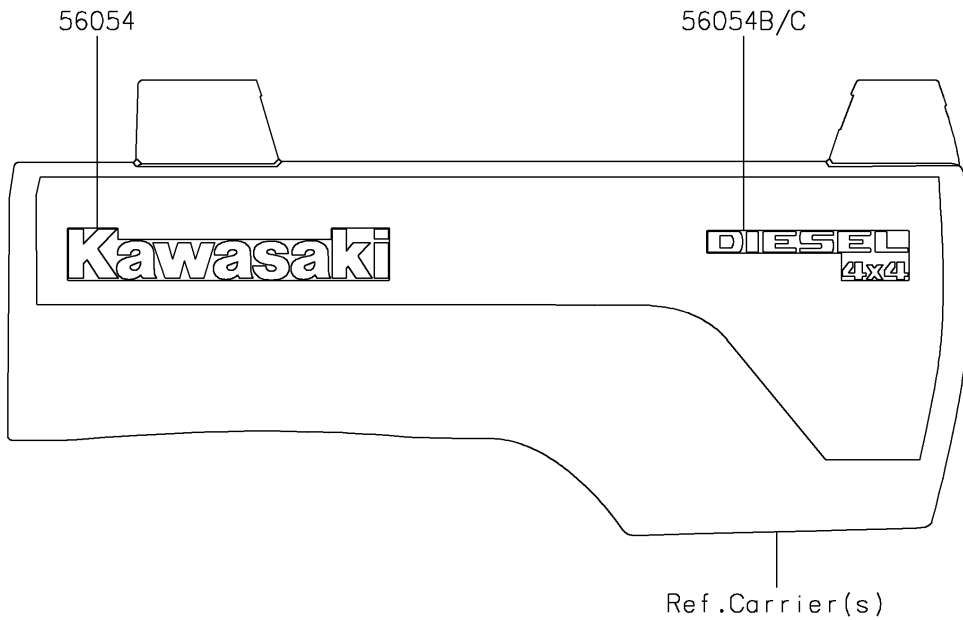

2017 MULE PRO-DXT™ DIESEL PARTS DIAGRAM

Decals

F2861

2017 MULE PRO-DXT™ DIESEL PARTS LIST

Decals

ITEM NAME	PART NUMBER	QUANTITY
MARK,CARRIER,KAWASAKI (Ref # 56054)	56054-1530	2
MARK,FR FENDER,MULE PRO-DXT (Ref # 56054A)	56054-1960	2
MARK,RR CARRIER,LH,DIESEL 4X4 (Ref # 56054B)	56054-1961	1
MARK,RR CARRIER,RH,DIESEL 4X4 (Ref # 56054C)	56054-1962	1