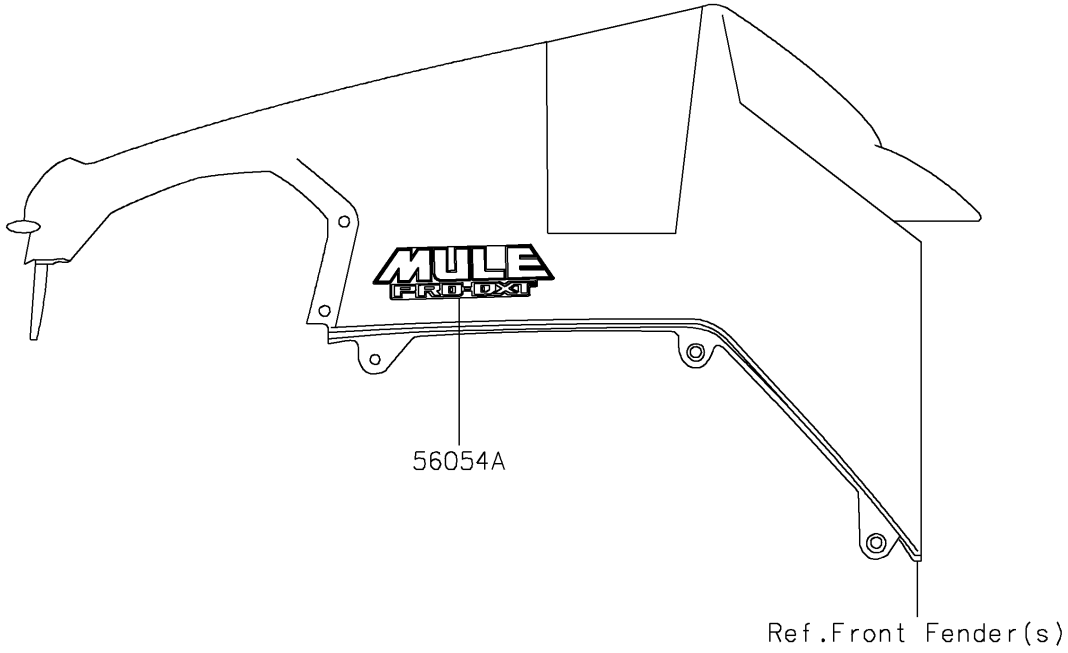

2017 MULE PRO-DXT™ DIESEL PARTS DIAGRAM

Decals

F2861

2017 MULE PRO-DXT™ DIESEL PARTS LIST

Decals

ITEM NAME	PART NUMBER	QUANTITY
MARK,CARRIER,KAWASAKI (Ref # 56054)	56054-1530	2
MARK,FR FENDER,MULE PRO-DXT (Ref # 56054A)	56054-1960	2
MARK,RR CARRIER,LH,DIESEL 4X4 (Ref # 56054B)	56054-1961	1
MARK,RR CARRIER,RH,DIESEL 4X4 (Ref # 56054C)	56054-1962	1