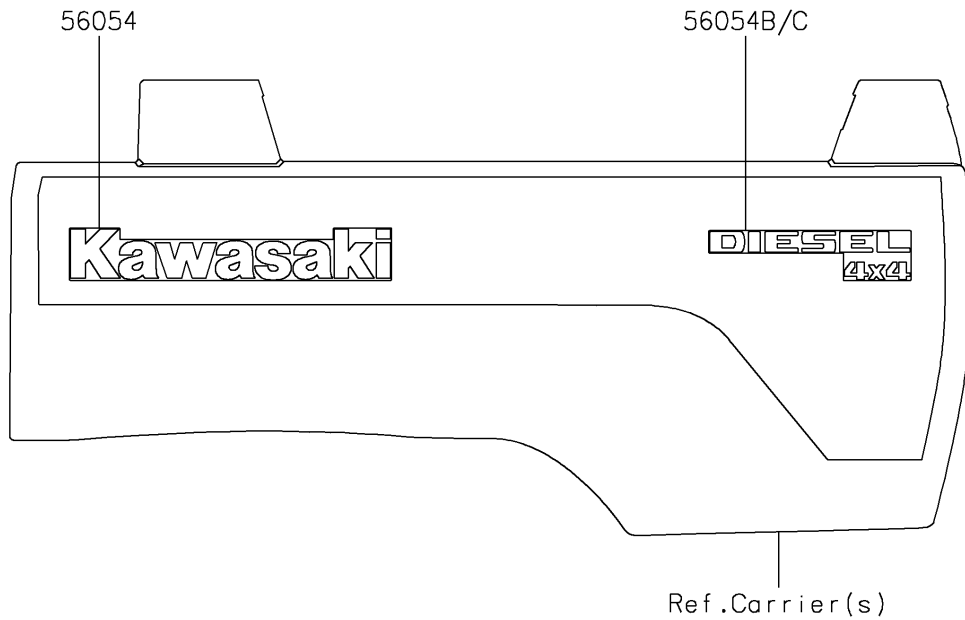

2019 MULE PRO-DXT™ DIESEL PARTS DIAGRAM

Decals

F2861

2019 MULE PRO-DXT™ DIESEL PARTS LIST

Decals

ITEM NAME	PART NUMBER	QUANTITY
MARK,CARRIER,KAWASAKI (Ref # 56054)	56054-1530	2
MARK,FR FENDER,MULE PRO-DXT (Ref # 56054A)	56054-1960	2
MARK,RR CARRIER,LH,DIESEL 4X4 (Ref # 56054B)	56054-1961	1
MARK,RR CARRIER,RH,DIESEL 4X4 (Ref # 56054C)	56054-1962	1