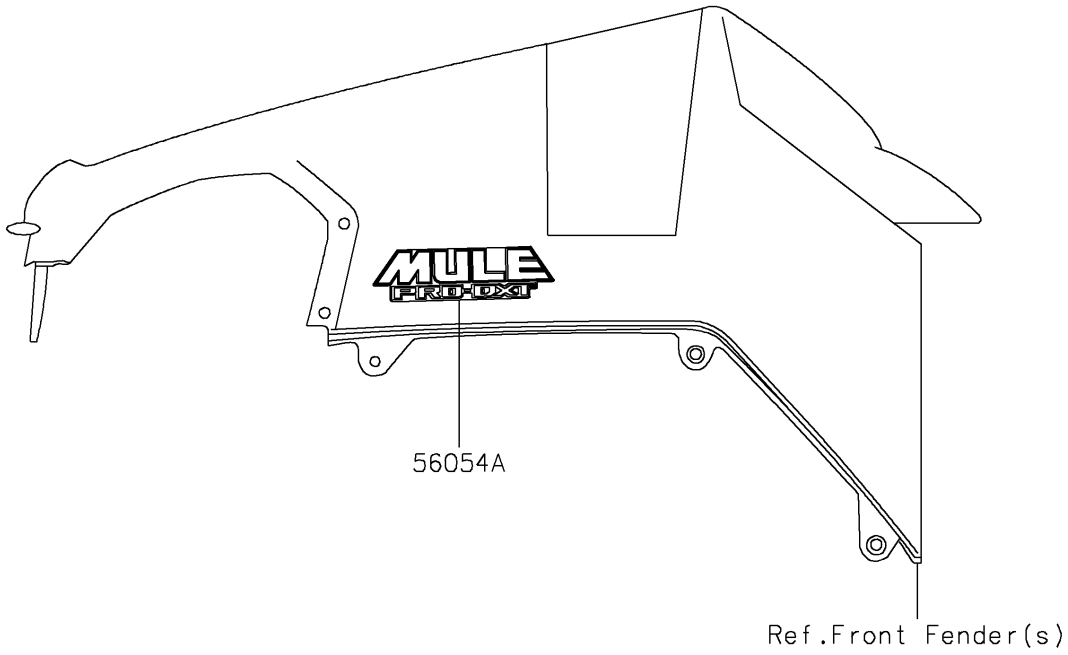

2019 MULE PRO-DXT™ DIESEL PARTS DIAGRAM

Decals

F2861

2019 MULE PRO-DXT™ DIESEL PARTS LIST

Decals

ITEM NAME	PART NUMBER	QUANTITY
MARK,CARRIER,KAWASAKI (Ref # 56054)	56054-1530	2
MARK,FR FENDER,MULE PRO-DXT (Ref # 56054A)	56054-1960	2
MARK,RR CARRIER,LH,DIESEL 4X4 (Ref # 56054B)	56054-1961	1
MARK,RR CARRIER,RH,DIESEL 4X4 (Ref # 56054C)	56054-1962	1