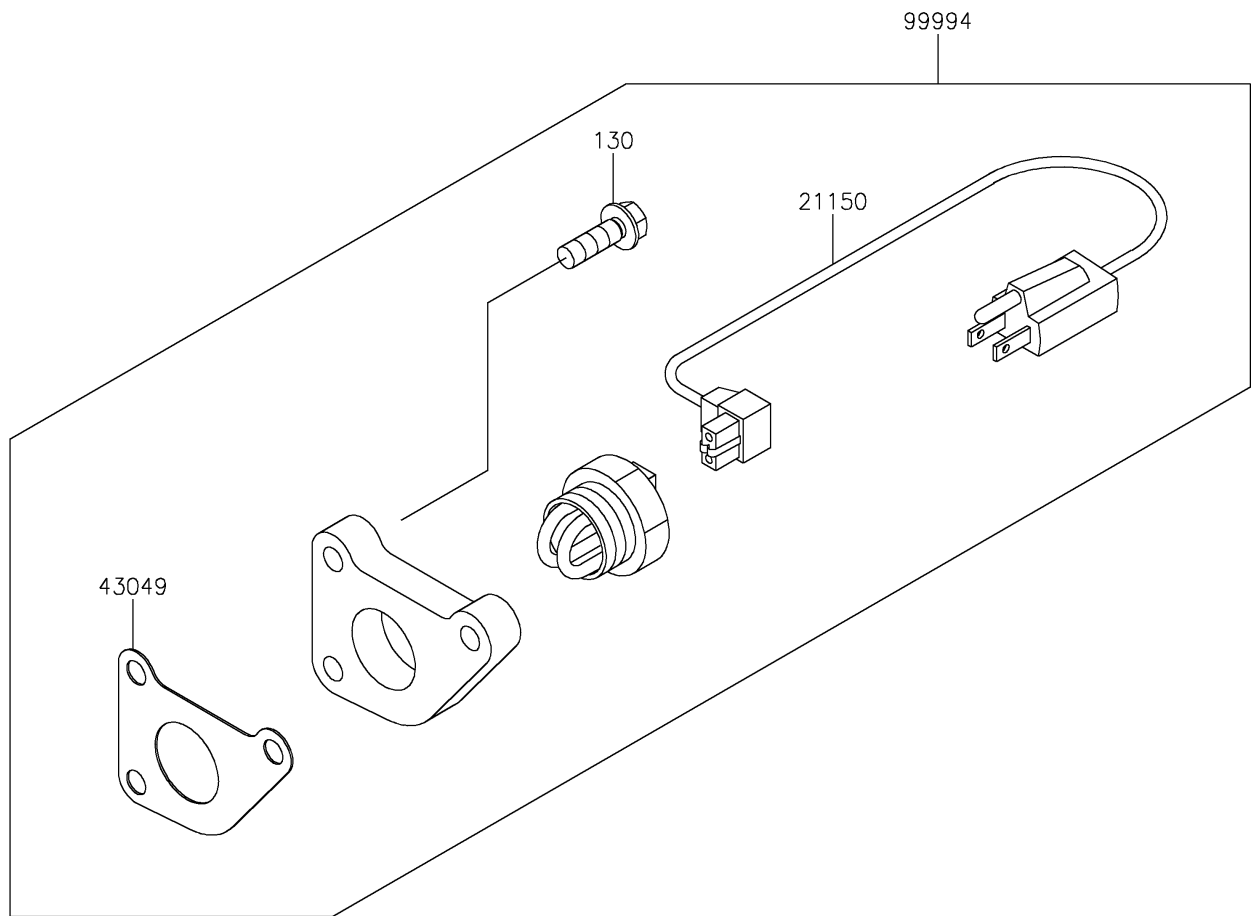

2017 MULE PRO-DXT™ DIESEL PARTS DIAGRAM

Accessory

F2910

2017 MULE PRO-DXT™ DIESEL PARTS LIST

Accessory

ITEM NAME	PART NUMBER	QUANTITY
BOLT-FLANGED,8X25 (Ref # 130)	130BA0825	3
CORD-ASSY (Ref # 21150)	21150-0015	1
PACKING (Ref # 43049)	43049-0034	1
KIT-ACCESSORY,BLOCK HEATER (Ref # 99994)	99994-0741	1