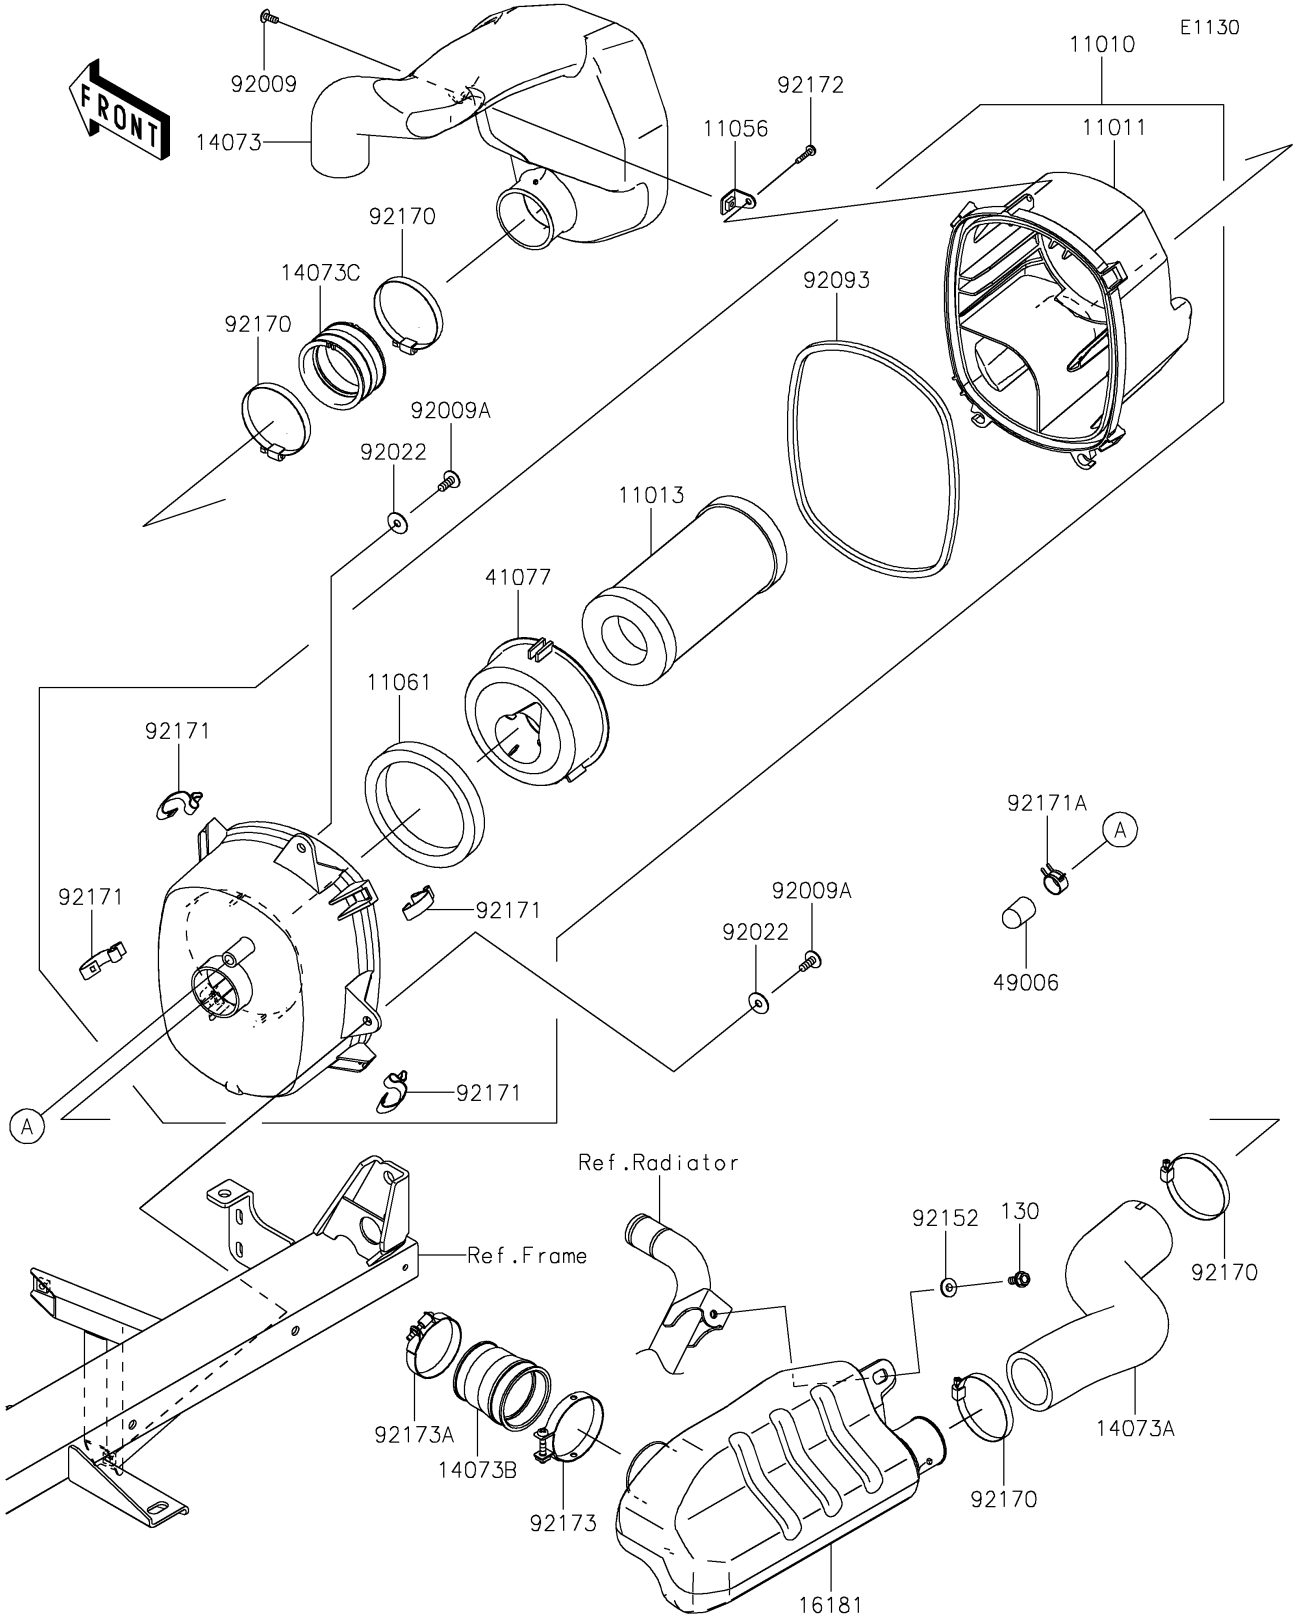

# 2020 MULE PRO-DXT™ EPS DIESEL PARTS DIAGRAM

Air Cleaner

## 2020 MULE PRO-DXT™ EPS DIESEL PARTS LIST

### Air Cleaner

ITEM NAME	PART NUMBER	QUANTITY
FILTER-ASSY-AIR (Ref # 11010)	11010-0860	1
CASE-AIR FILTER,UPP (Ref # 11011)	11011-0857	1
ELEMENT-AIR FILTER (Ref # 11013)	11013-1290	1
BRACKET,AIR FILTER (Ref # 11056)	11056-3734	1
GASKET,ADAPTER (Ref # 11061)	11061-0961	1
BOLT-FLANGED,6X14 (Ref # 130)	130BA0614	1
DUCT,INTAKE (Ref # 14073)	14073-0815	1
DUCT,AIR CLEANER-RESONATOR (Ref # 14073A)	14073-0816	1
DUCT,FUNNEL (Ref # 14073B)	14073-0817	1
DUCT,JOINT (Ref # 14073C)	14073-1775	1
TANK-RESONATOR (Ref # 16181)	16181-0018	1
ADAPTER,ELEMENT (Ref # 41077)	41077-0719	1
BOOT (Ref # 49006)	49006-0555	1
SCREW,5X12 (Ref # 92009)	92009-1154	1
SCREW,6X16 (Ref # 92009A)	92009-1621	2
WASHER,PLAIN,6.5X20X1 (Ref # 92022)	92022-165	2
SEAL,AIR FILTER (Ref # 92093)	92093-0607	1
COLLAR,6.5X10X5.6 (Ref # 92152)	92152-0445	1
CLAMP (Ref # 92170)	92170-1764	4
CLAMP (Ref # 92171)	92171-0225	4
CLAMP (Ref # 92171A)	92171-0533	1
SCREW,TAPPING,5X20 (Ref # 92172)	92172-0009	1
CLAMP (Ref # 92173)	92173-1536	1
CLAMP (Ref # 92173A)	92173-1537	1