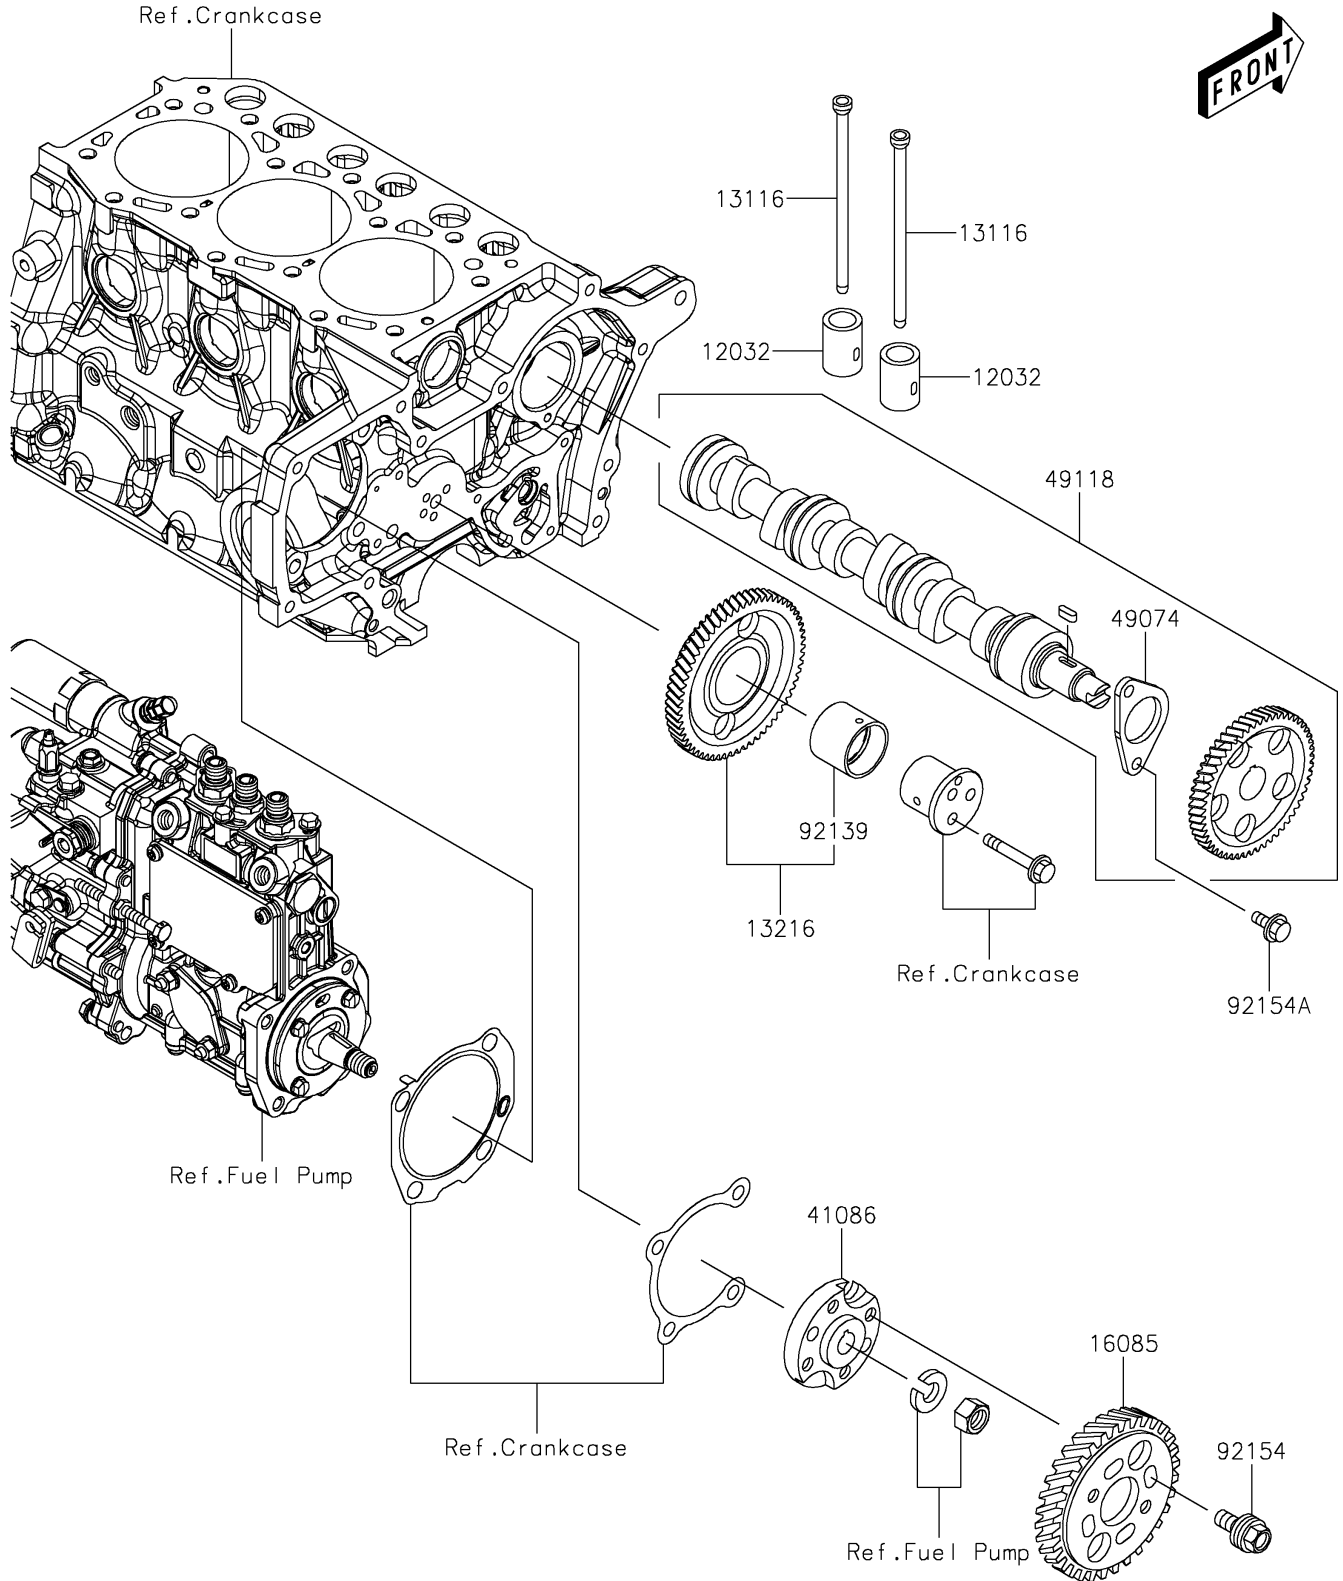

# 2019 MULE PRO-DXT™ EPS DIESEL PARTS DIAGRAM

Valve(s)/Camshaft(s)

E1211

## 2019 MULE PRO-DXT™ EPS DIESEL PARTS LIST

Valve(s)/Camshaft(s)

ITEM NAME	PART NUMBER	QUANTITY
TAPPET (Ref # 12032)	12032-0021	6
ROD-PUSH (Ref # 13116)	13116-0726	6
GEAR-COMP,IDLE (Ref # 13216)	13216-0889	1
GEAR,PUMP (Ref # 16085)	16085-0648	1
FLANGE (Ref # 41086)	41086-0723	1
PLATE-THRUST (Ref # 49074)	49074-0004	1
CAMSHAFT-COMP (Ref # 49118)	49118-0864	1
BUSHING,IDLE GEAR (Ref # 92139)	92139-0863	1
BOLT (Ref # 92154)	92154-1996	4
BOLT,FLANGED,6X12 (Ref # 92154A)	92154-1998	2