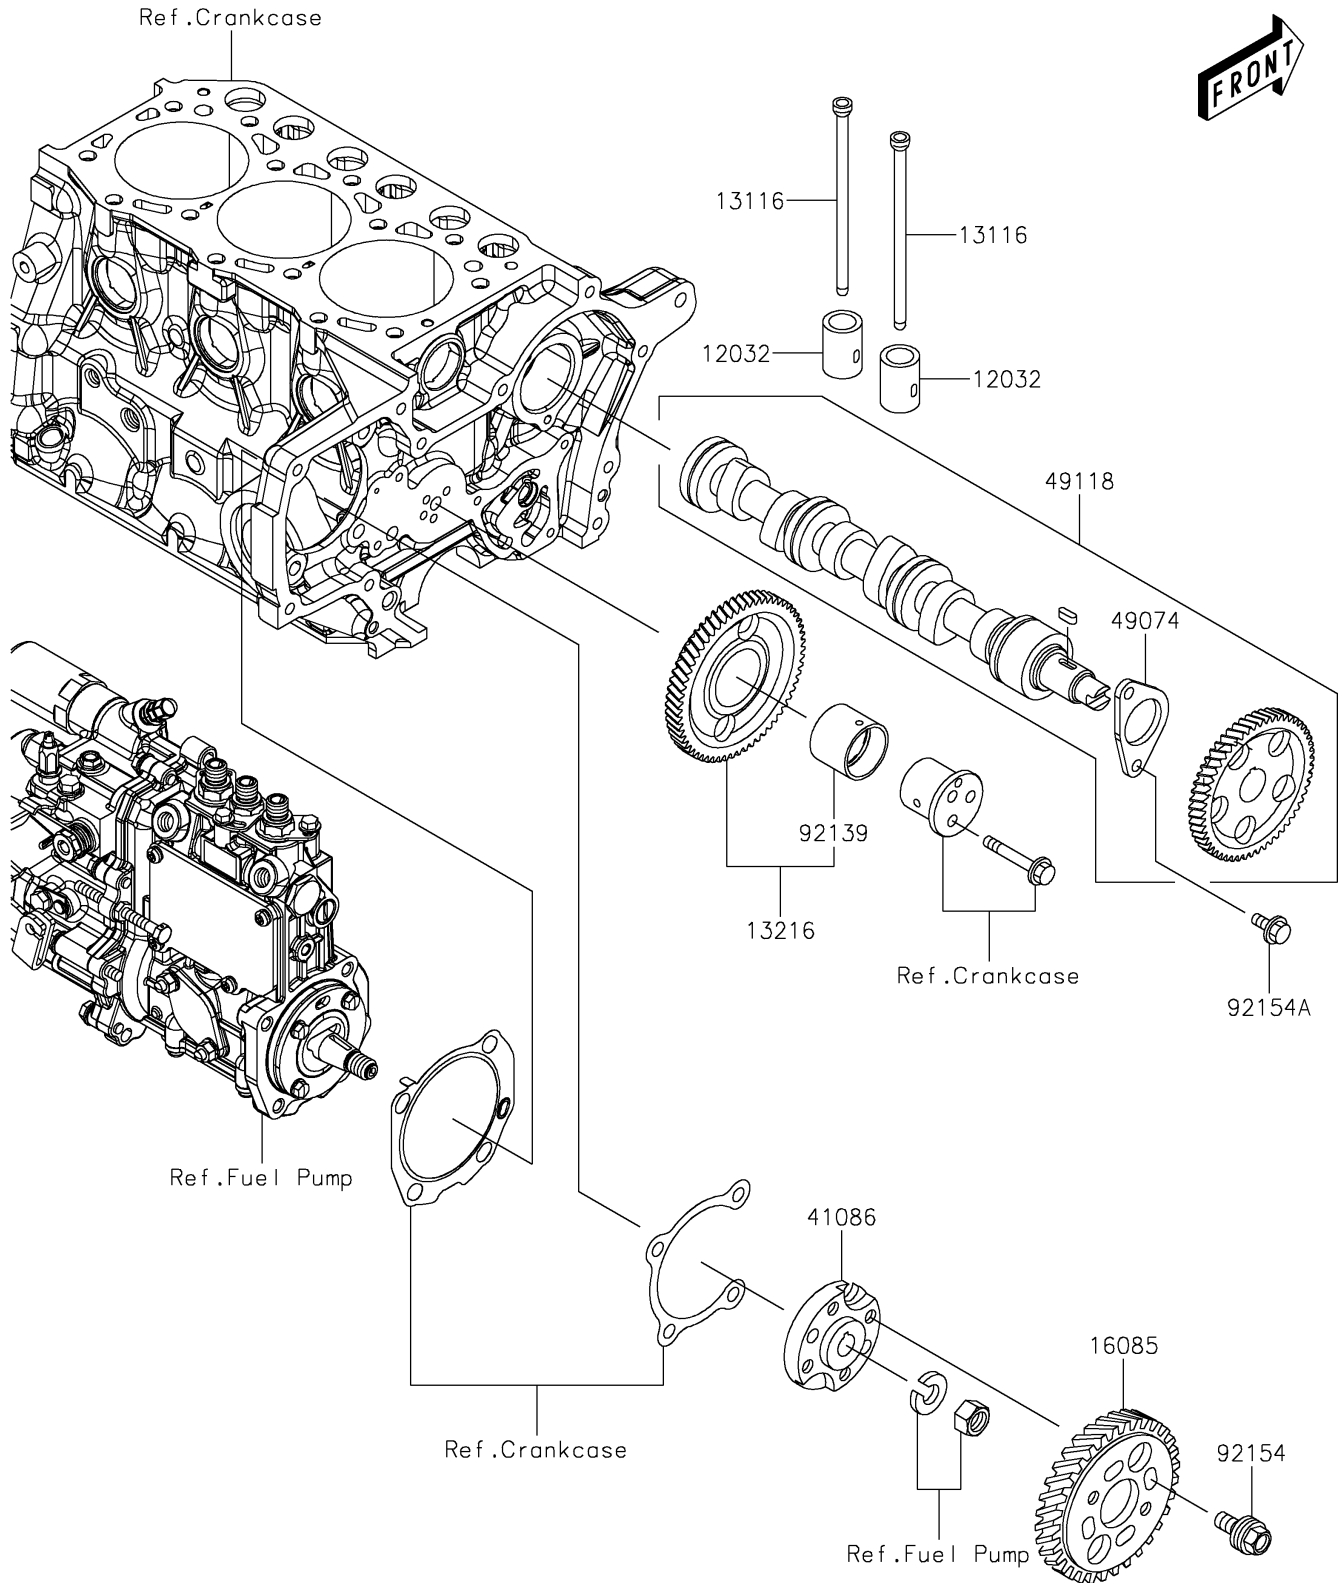

2020 MULE PRO-DXT™ EPS DIESEL PARTS DIAGRAM

Valve(s)/Camshaft(s)

E1211

2020 MULE PRO-DXT™ EPS DIESEL PARTS LIST

Valve(s)/Camshaft(s)

ITEM NAME	PART NUMBER	QUANTITY
TAPPET (Ref # 12032)	12032-0021	6
ROD-PUSH (Ref # 13116)	13116-0726	6
GEAR-COMP,IDLE (Ref # 13216)	13216-0889	1
GEAR,PUMP (Ref # 16085)	16085-0648	1
FLANGE (Ref # 41086)	41086-0723	1
PLATE-THRUST (Ref # 49074)	49074-0004	1
CAMSHAFT-COMP (Ref # 49118)	49118-0864	1
BUSHING,IDLE GEAR (Ref # 92139)	92139-0863	1
BOLT (Ref # 92154)	92154-1996	4
BOLT,FLANGED,6X12 (Ref # 92154A)	92154-1998	2