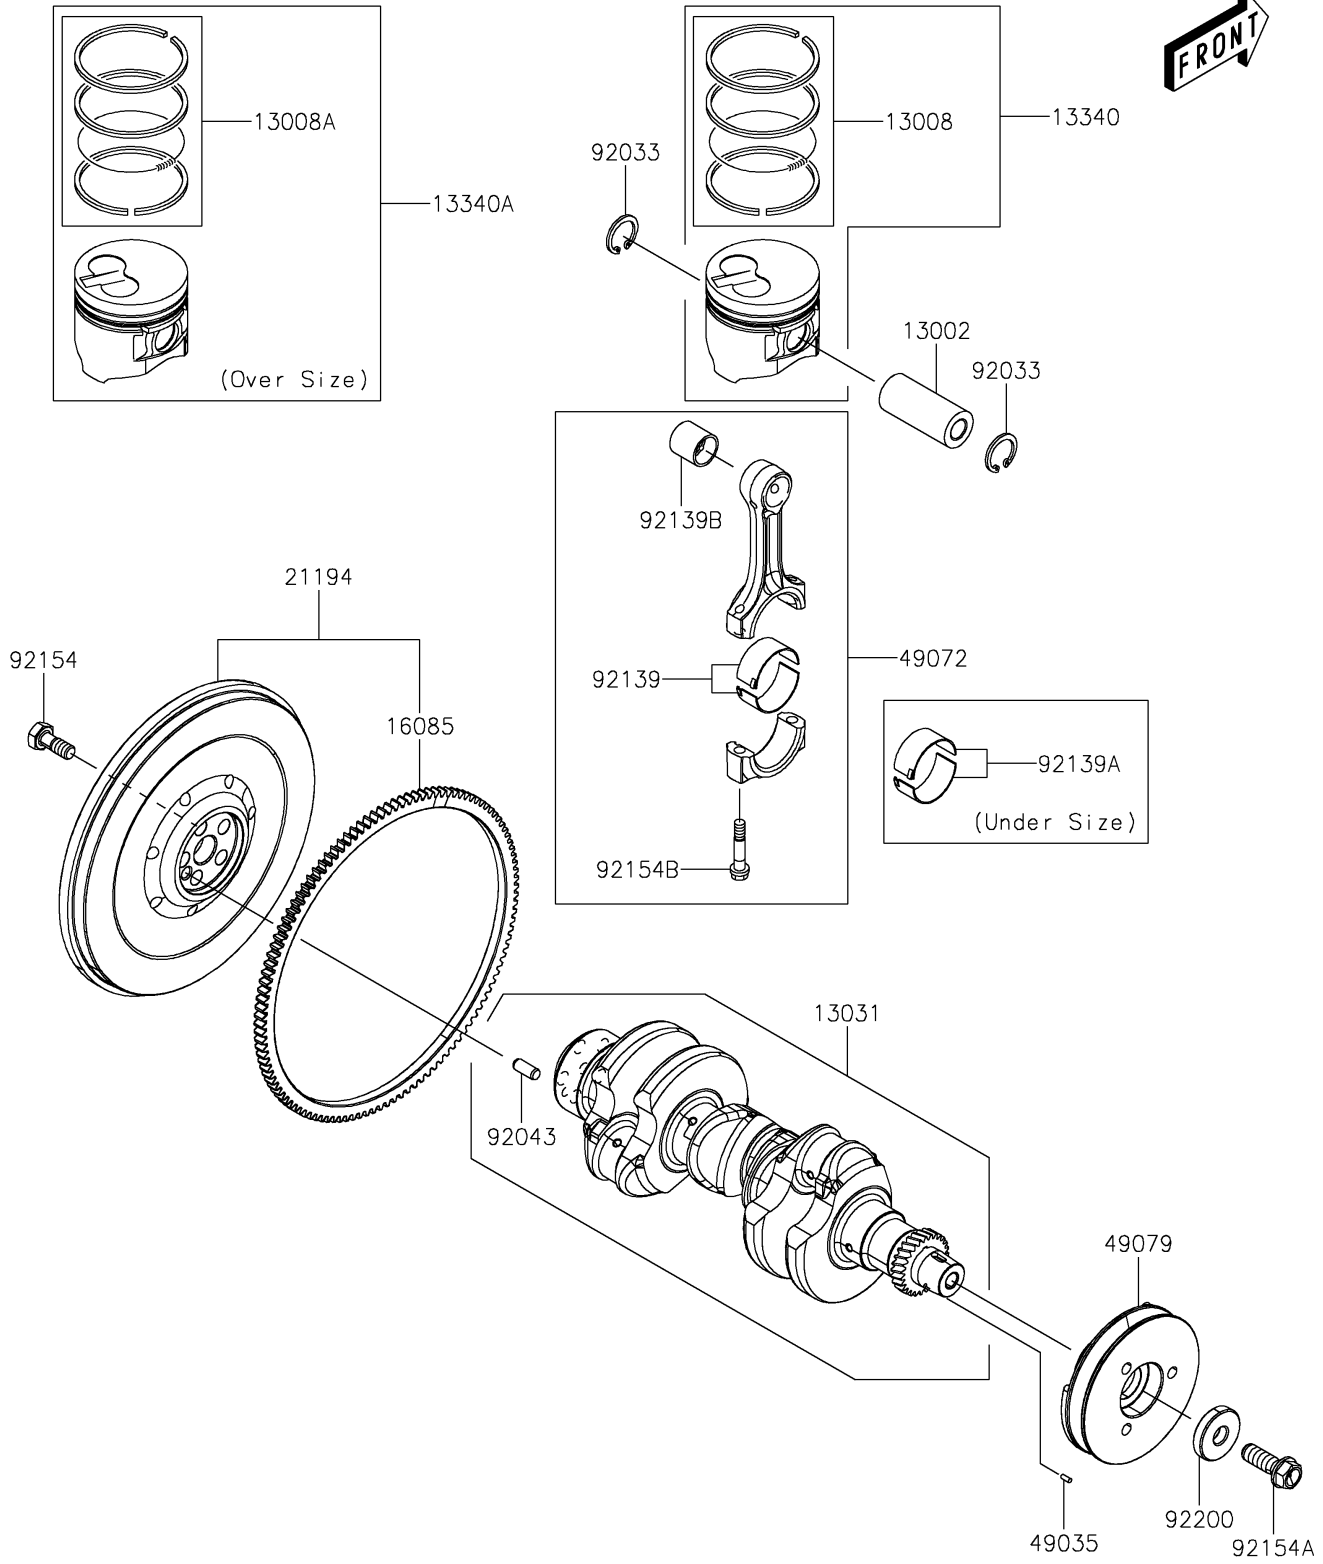

2017 MULE PRO-DXT™ EPS DIESEL PARTS DIAGRAM

Crankshaft/Piston(s)

E1320

2017 MULE PRO-DXT™ EPS DIESEL PARTS LIST

Crankshaft/Piston(s)

ITEM NAME	PART NUMBER	QUANTITY
PIN-PISTON (Ref # 13002)	13002-0047	3
RING-SET-PISTON,STD (Ref # 13008)	13008-0563	3
RING-SET-PISTON,O/S,0.25 (Ref # 13008A)	13008-0566	AR
CRANKSHAFT-COMP (Ref # 13031)	13031-0841	1
PISTON-ASSY-ENGINE,STD (Ref # 13340)	13340-0004	3
PISTON-ASSY-ENGINE,O/S,0.25 (Ref # 13340A)	13340-0005	AR
GEAR,RING (Ref # 16085)	16085-0655	1
FLYWHEEL-COMP (Ref # 21194)	21194-0037	1
PIN-SPRING (Ref # 49035)	49035-0017	1
ROD-COMP-CONNECTING (Ref # 49072)	49072-0001	3
PULLEY-BELT (Ref # 49079)	49079-0026	1
RING-SNAP (Ref # 92033)	92033-0774	6
PIN,8X16 (Ref # 92043)	92043-0886	1
BUSHING,STD (Ref # 92139)	92139-0860	3
BUSHING,U/S,0.25 (Ref # 92139A)	92139-0864	AR
BUSHING,PISTON PIN (Ref # 92139B)	92139-0865	3
BOLT,FLYWHEEL (Ref # 92154)	92154-1992	5
BOLT,FLANGED (Ref # 92154A)	92154-1993	1
BOLT,CONNECTING ROD (Ref # 92154B)	92154-1994	6
WASHER (Ref # 92200)	92200-1807	1