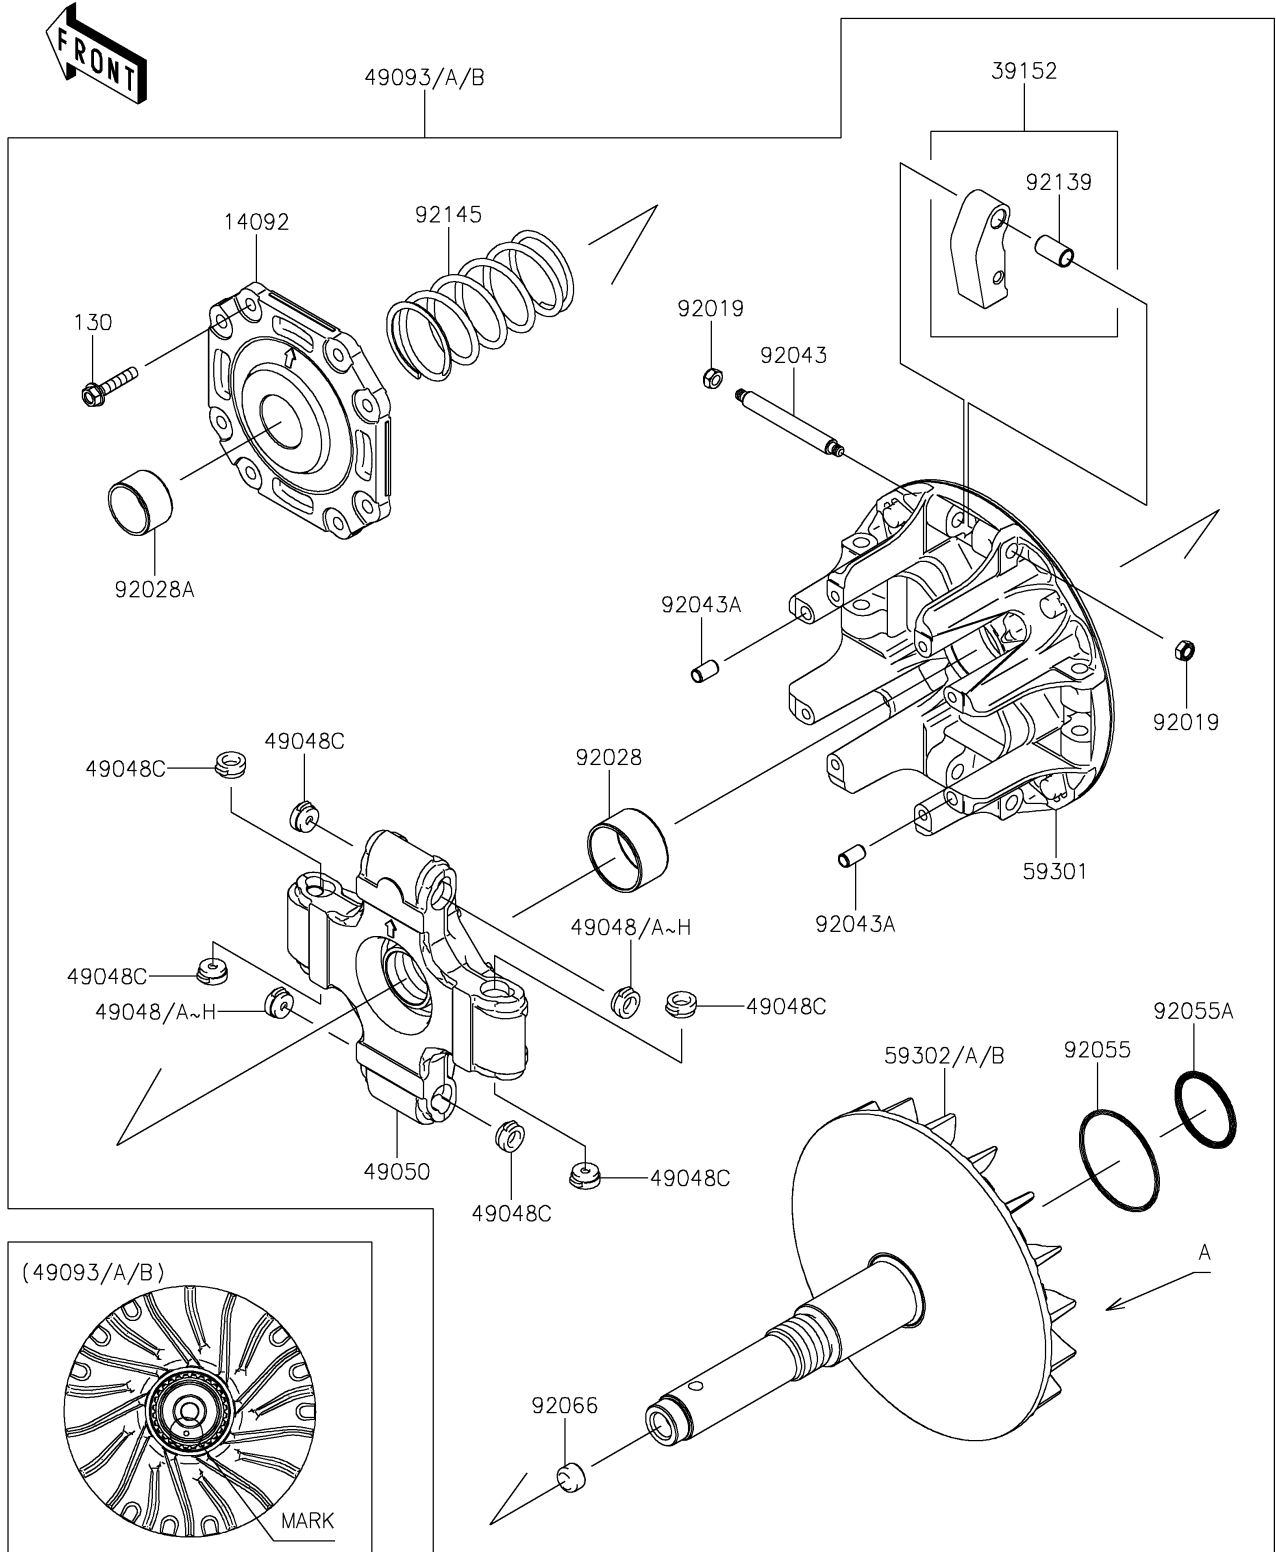

2017 MULE PRO-DXT™ EPS DIESEL PARTS DIAGRAM

Drive Converter

E1391

2017 MULE PRO-DXT™ EPS DIESEL PARTS LIST

Drive Converter

ITEM NAME	PART NUMBER	QUANTITY
BOLT-FLANGED,6X30 (Ref # 130)	130CA0630	8
COVER (Ref # 14092)	14092-1201	1
WEIGHT-RAMP (Ref # 39152)	39152-0043	4
SHOE,T=7.2 (Ref # 49048)	49048-1087	AR
SHOE,T=7.3 (Ref # 49048A)	49048-1088	AR
SHOE,T=7.4 (Ref # 49048B)	49048-1089	AR
SHOE,T=7.5 (Ref # 49048C)	49048-1090	8
SHOE,T=7.6 (Ref # 49048D)	49048-1091	AR
SHOE,T=7.7 (Ref # 49048E)	49048-1092	AR
SHOE,T=7.8 (Ref # 49048F)	49048-1093	AR
SHOE,T=7.9 (Ref # 49048G)	49048-1094	AR
SHOE,T=8.0 (Ref # 49048H)	49048-1095	AR
SPIDER (Ref # 49050)	49050-1083	1
CONVERTER-DRIVE,B MARK,WHITE (Ref # 49093)	49093-0050	1
CONVERTER-DRIVE,A MARK,BLUE (Ref # 49093A)	49093-0069	1
CONVERTER-DRIVE,C MARK,YELLOW (Ref # 49093B)	49093-0070	1
SHEAVE-MOVABLE (Ref # 59301)	59301-0025	1
SHEAVE-COMP,B MARK,WHITE (Ref # 59302)	59302-0092	1
SHEAVE-COMP,A MARK,BLUE (Ref # 59302A)	59302-0093	1
SHEAVE-COMP,C MARK,YELLOW (Ref # 59302B)	59302-0094	1
NUT,LOCK,6MM (Ref # 92019)	92019-008	8
BUSHING (Ref # 92028)	92028-1975	1
BUSHING (Ref # 92028A)	92028-1980	1
PIN (Ref # 92043)	92043-0809	4
PIN,6.2X8X14 (Ref # 92043A)	92043-1263	2
RING-O,59.5X2.4 (Ref # 92055)	92055-0753	1
RING-O,3.5X39.7 (Ref # 92055A)	92055-0789	1
PLUG (Ref # 92066)	92066-0784	1
BUSHING,9X11X19.75 (Ref # 92139)	92139-1103	4

2017 MULE PRO-DXT™ EPS DIESEL PARTS LIST

Drive Converter

ITEM NAME	PART NUMBER	QUANTITY
SPRING (Ref # 92145)	92145-1670	1