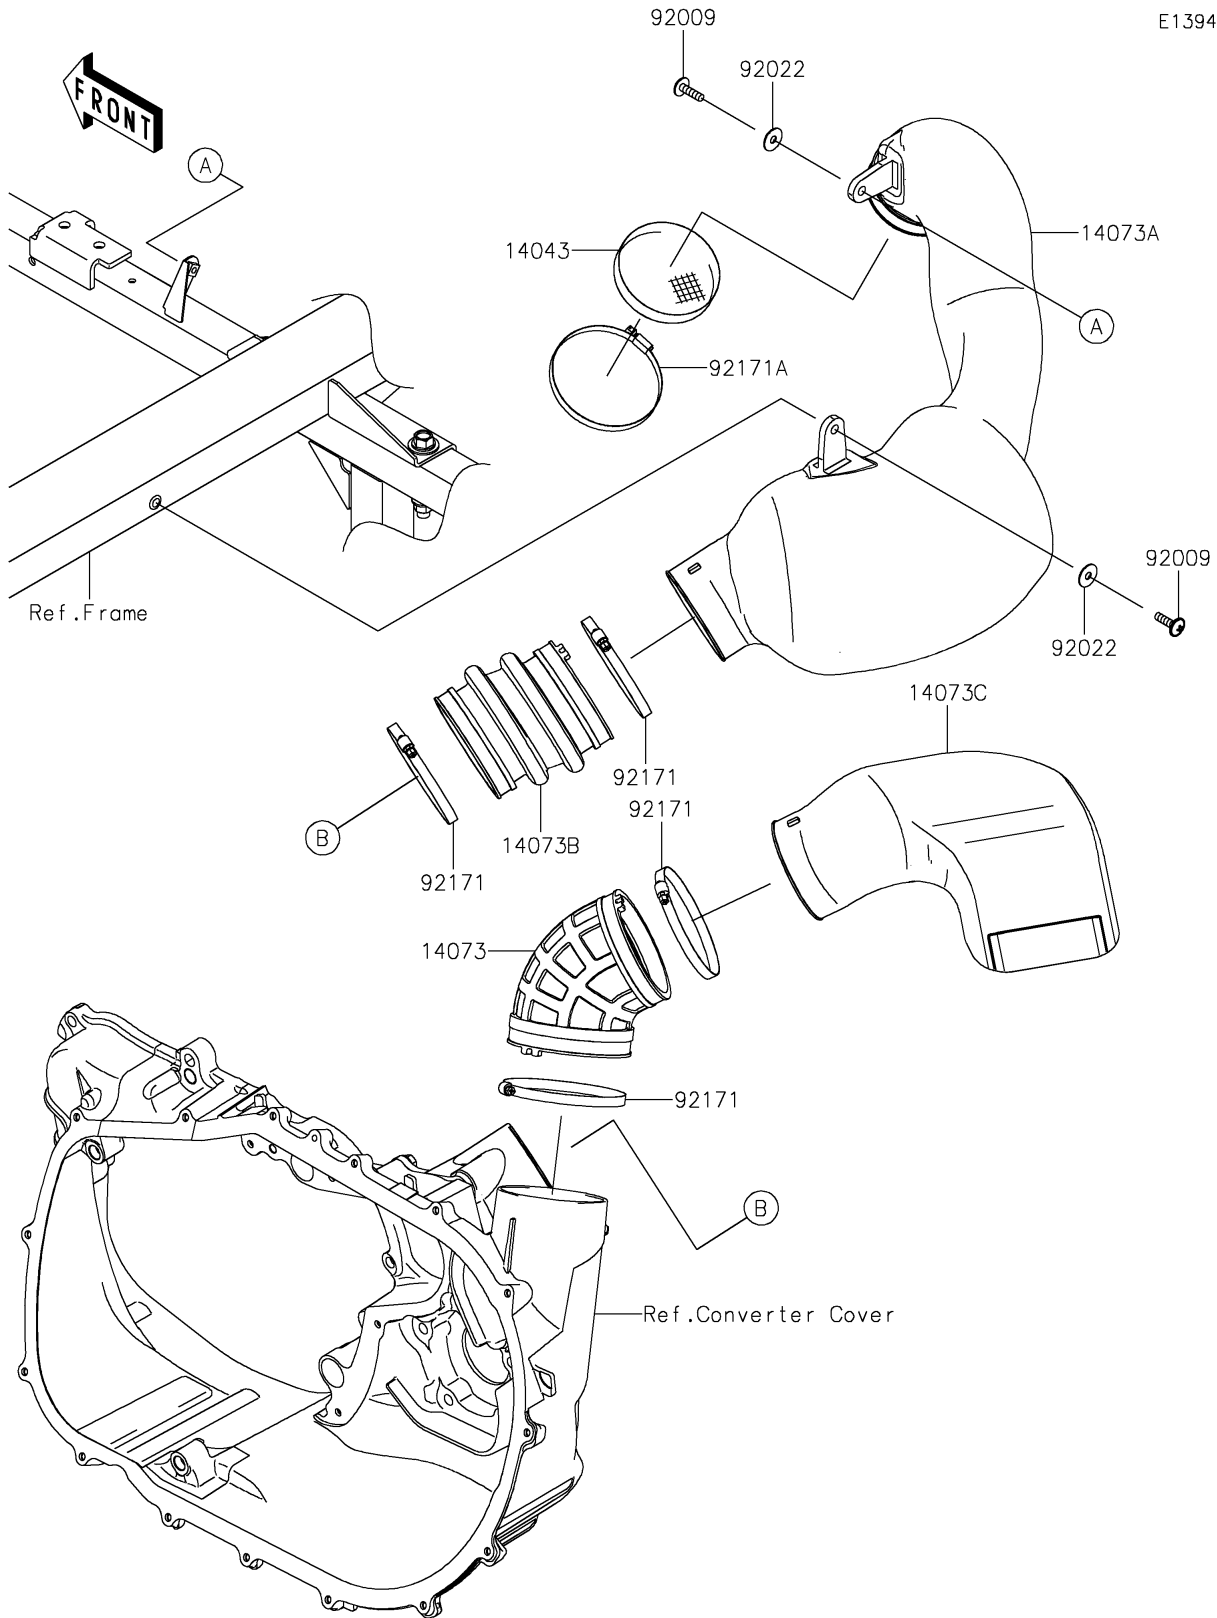

2018 MULE PRO-DXT™ EPS DIESEL PARTS DIAGRAM

Air Cleaner-Belt Converter

E1394

2018 MULE PRO-DXT™ EPS DIESEL PARTS LIST

Air Cleaner-Belt Converter

ITEM NAME	PART NUMBER	QUANTITY
FILTER (Ref # 14043)	14043-0013	1
DUCT,EXHAUST (Ref # 14073)	14073-0788	1
DUCT,INTAKE (Ref # 14073A)	14073-0789	1
DUCT,INTAKE (Ref # 14073B)	14073-0790	1
DUCT,EXHAUST (Ref # 14073C)	14073-0793	1
SCREW,6X22 (Ref # 92009)	92009-1441	2
WASHER,PLAIN,6.5X20X1 (Ref # 92022)	92022-165	2
CLAMP (Ref # 92171)	92171-1383	4
CLAMP (Ref # 92171A)	92171-3716	1