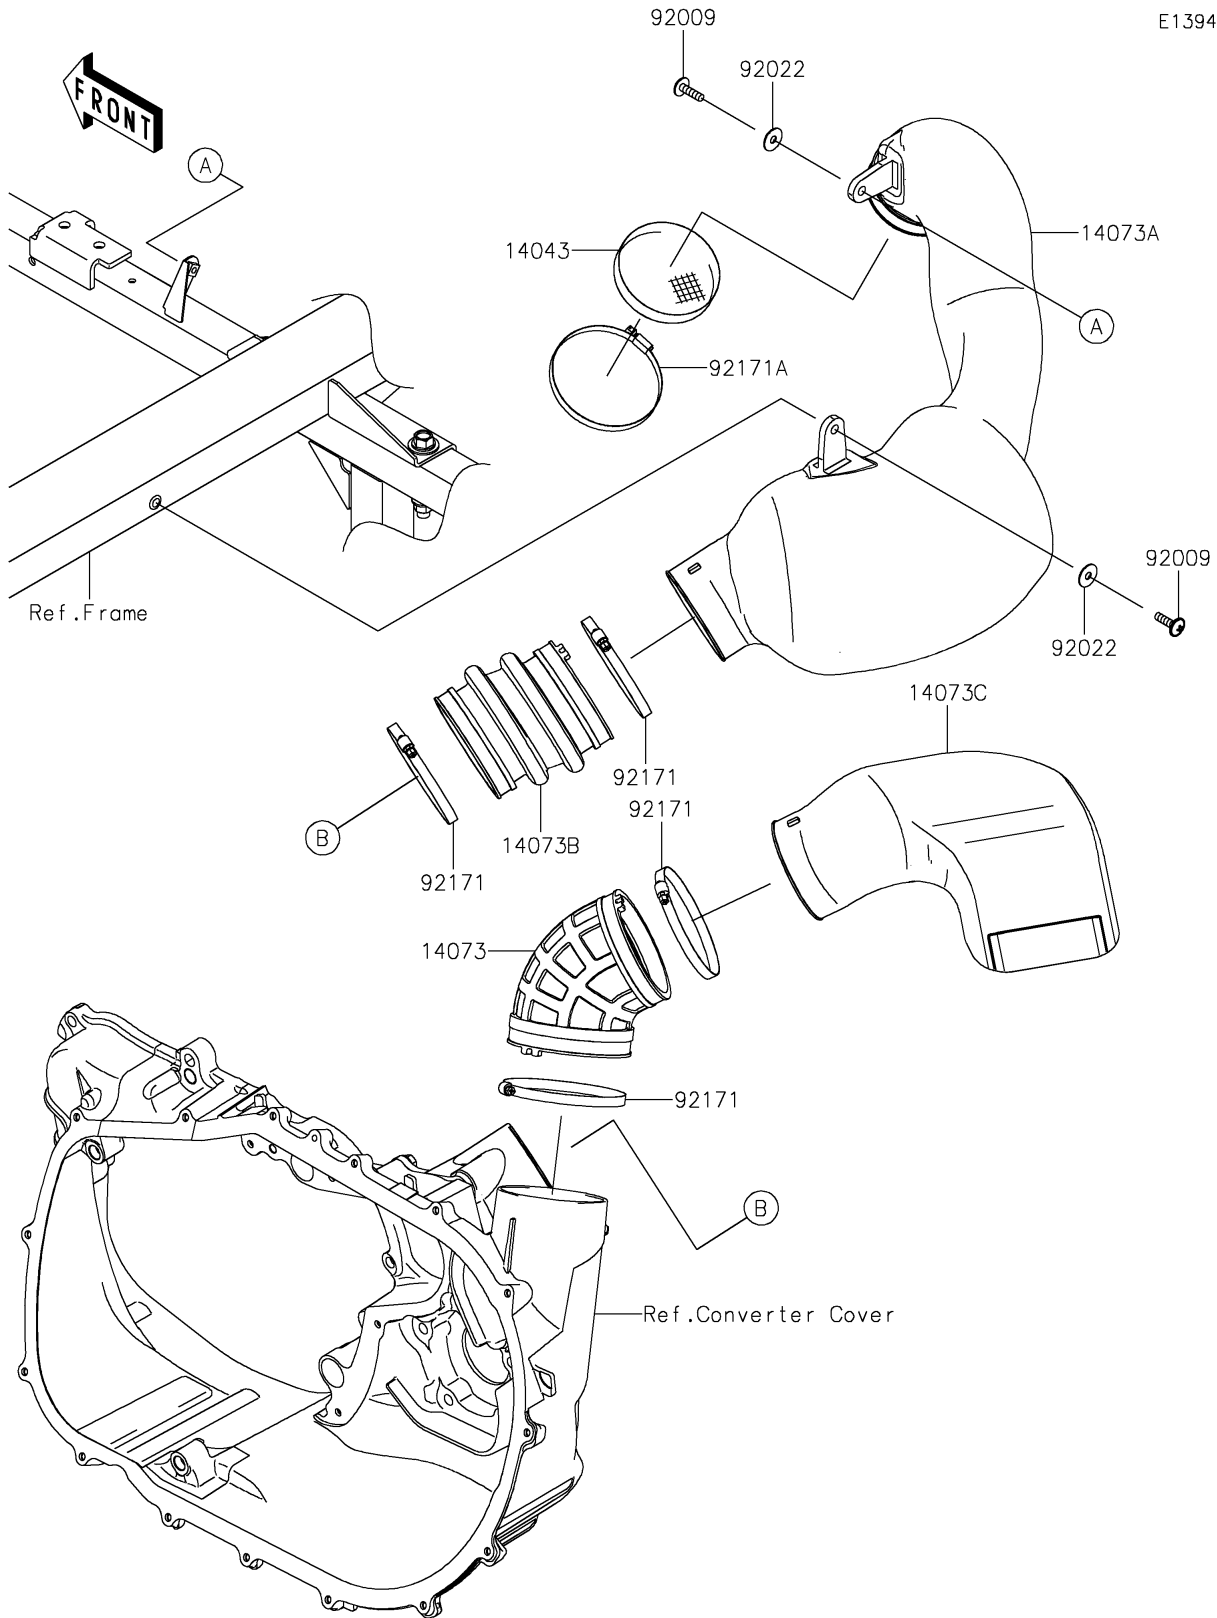

2019 MULE PRO-DXT™ EPS DIESEL PARTS DIAGRAM

Air Cleaner-Belt Converter

E1394

2019 MULE PRO-DXT™ EPS DIESEL PARTS LIST

Air Cleaner-Belt Converter

ITEM NAME	PART NUMBER	QUANTITY
FILTER (Ref # 14043)	14043-0013	1
DUCT,EXHAUST (Ref # 14073)	14073-0788	1
DUCT,INTAKE (Ref # 14073A)	14073-0789	1
DUCT,INTAKE (Ref # 14073B)	14073-0790	1
DUCT,EXHAUST (Ref # 14073C)	14073-0793	1
SCREW,6X22 (Ref # 92009)	92009-1441	2
WASHER,PLAIN,6.5X20X1 (Ref # 92022)	92022-165	2
CLAMP (Ref # 92171)	92171-1383	4
CLAMP (Ref # 92171A)	92171-3716	1