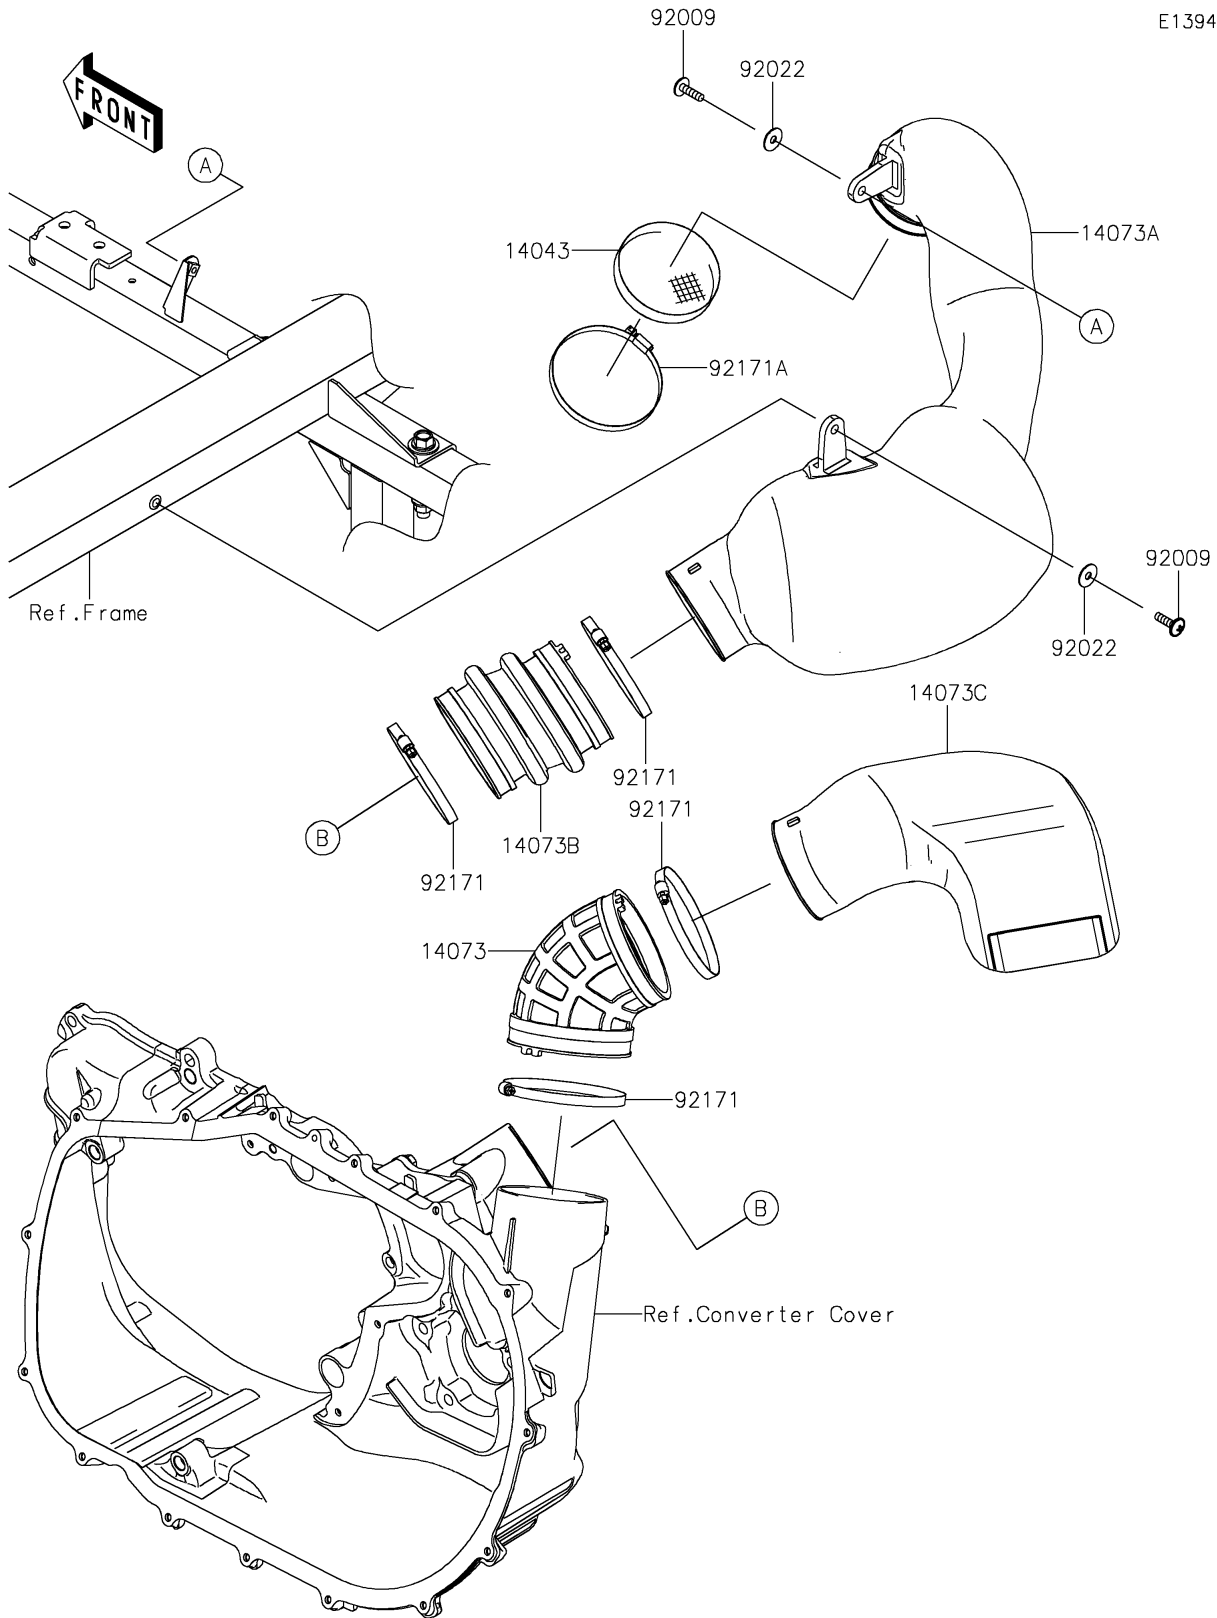

# 2020 MULE PRO-DXT™ EPS DIESEL PARTS DIAGRAM

## Air Cleaner-Belt Converter

E1394

## 2020 MULE PRO-DXT™ EPS DIESEL PARTS LIST

### Air Cleaner-Belt Converter

ITEM NAME	PART NUMBER	QUANTITY
FILTER (Ref # 14043)	14043-0013	1
DUCT,EXHAUST (Ref # 14073)	14073-0788	1
DUCT,INTAKE (Ref # 14073A)	14073-0789	1
DUCT,INTAKE (Ref # 14073B)	14073-0790	1
DUCT,EXHAUST (Ref # 14073C)	14073-0793	1
SCREW,6X22 (Ref # 92009)	92009-1441	2
WASHER,PLAIN,6.5X20X1 (Ref # 92022)	92022-165	2
CLAMP (Ref # 92171)	92171-1383	4
CLAMP (Ref # 92171A)	92171-3716	1