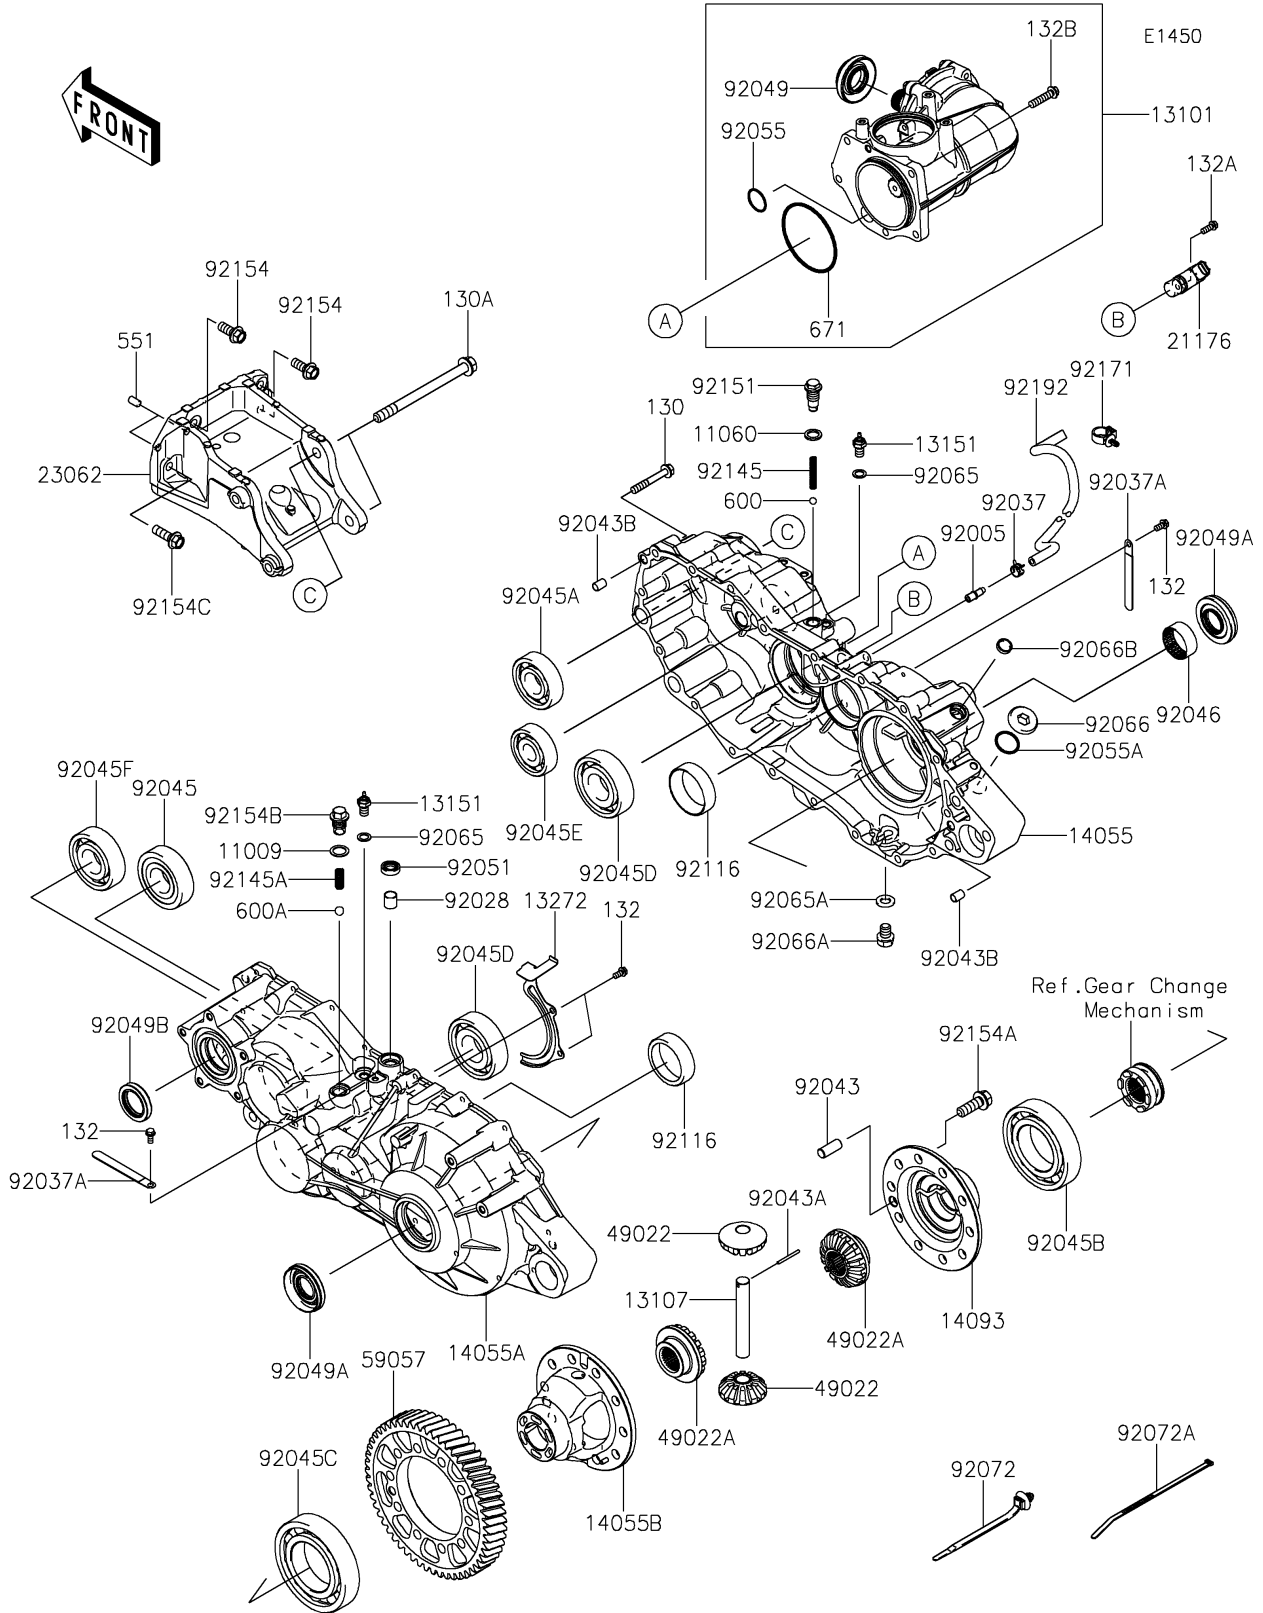

2019 MULE PRO-DXT™ EPS DIESEL PARTS DIAGRAM

Gear Box

2019 MULE PRO-DXT™ EPS DIESEL PARTS LIST

Gear Box

ITEM NAME	PART NUMBER	QUANTITY
GASKET,15.5X22X1 (Ref # 11009)	11009-1008	1
GASKET,14X20X2 (Ref # 11060)	11060-1287	1
GEAR-ASSY,PARTICULAR (Ref # 13101)	13101-0636	1
SHAFT (Ref # 13107)	13107-0793	1
SWITCH-COMP,NEUTRAL (Ref # 13151)	13151-1080	2
PLATE (Ref # 13272)	13272-1624	1
CASE-GEAR,RH (Ref # 14055)	14055-0607	1
CASE-GEAR,LH (Ref # 14055A)	14055-0608	1
CASE-GEAR,DIFF (Ref # 14055B)	14055-0614	1
COVER,DIFF (Ref # 14093)	14093-0048	1
SENSOR,ROTATION (Ref # 21176)	21176-0767	1
BRACKET-COMP (Ref # 23062)	23062-0855	1
GEAR-BEVEL,PINION,12T (Ref # 49022)	49022-0585	2
GEAR-BEVEL,OUTPUT,16T (Ref # 49022A)	49022-0589	2
GEAR-HELICAL,55T (Ref # 59057)	59057-0012	1
FITTING,BREATHER (Ref # 92005)	92005-1127	1
BUSHING (Ref # 92028)	92028-1347	1
CLAMP,TUBE (Ref # 92037)	92037-1505	1
CLAMP (Ref # 92037A)	92037-1993	2
PIN,DOWEL,12X30 (Ref # 92043)	92043-0789	1
PIN,DOWEL (Ref # 92043A)	92043-0806	1
PIN,DOWEL,10X14 (Ref # 92043B)	92043-1037	2
BEARING-BALL,63/32 (Ref # 92045)	92045-0764	1
BEARING-BALL,63/28 (Ref # 92045A)	92045-0765	1
BEARING-BALL,6212 (Ref # 92045B)	92045-0766	1
BEARING-BALL,6213 (Ref # 92045C)	92045-0767	1
BEARING-BALL,6307C3 (Ref # 92045D)	92045-0768	2
BEARING-BALL,B22-19C3 UR (Ref # 92045E)	92045-0769	1
BEARING-BALL,63/32C3 (Ref # 92045F)	92045-1364	1