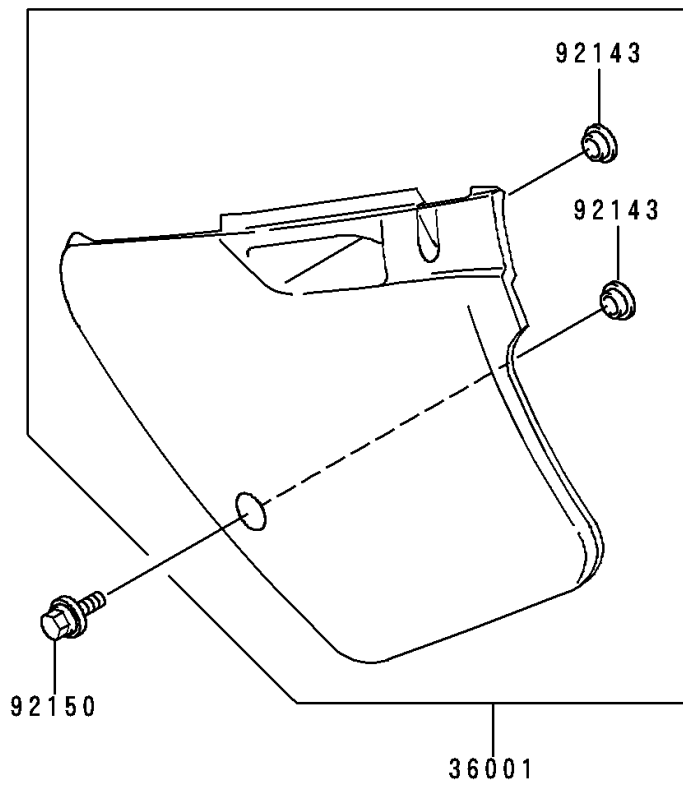

1996 KX125 PARTS DIAGRAM

Side Covers

F2611

1996 KX125 PARTS LIST

Side Covers

ITEM NAME	PART NUMBER	QUANTITY
COVER-SIDE,LH,P.WHITE (Ref # 36001)	36001-1538-6F	1
COVER-SIDE,RH,P.WHITE (Ref # 36001A)	36001-1539-6F	1
COLLAR (Ref # 92143)	92143-1196	4
BOLT,6X20 (Ref # 92150)	92150-1339	2