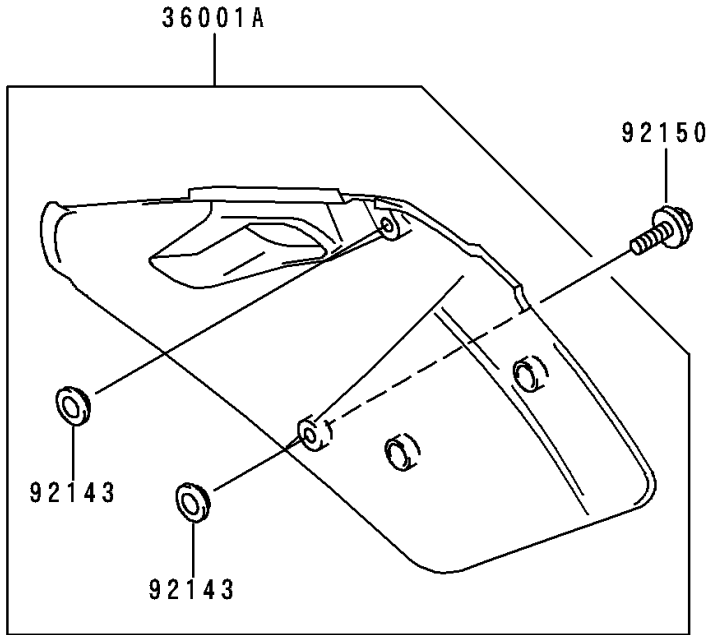

1996 KX125 PARTS DIAGRAM

Side Covers

F2611

1996 KX125 PARTS LIST

Side Covers

ITEM NAME	PART NUMBER	QUANTITY
COVER-SIDE,LH,P.WHITE (Ref # 36001)	36001-1538-6F	1
COVER-SIDE,RH,P.WHITE (Ref # 36001A)	36001-1539-6F	1
COLLAR (Ref # 92143)	92143-1196	4
BOLT,6X20 (Ref # 92150)	92150-1339	2