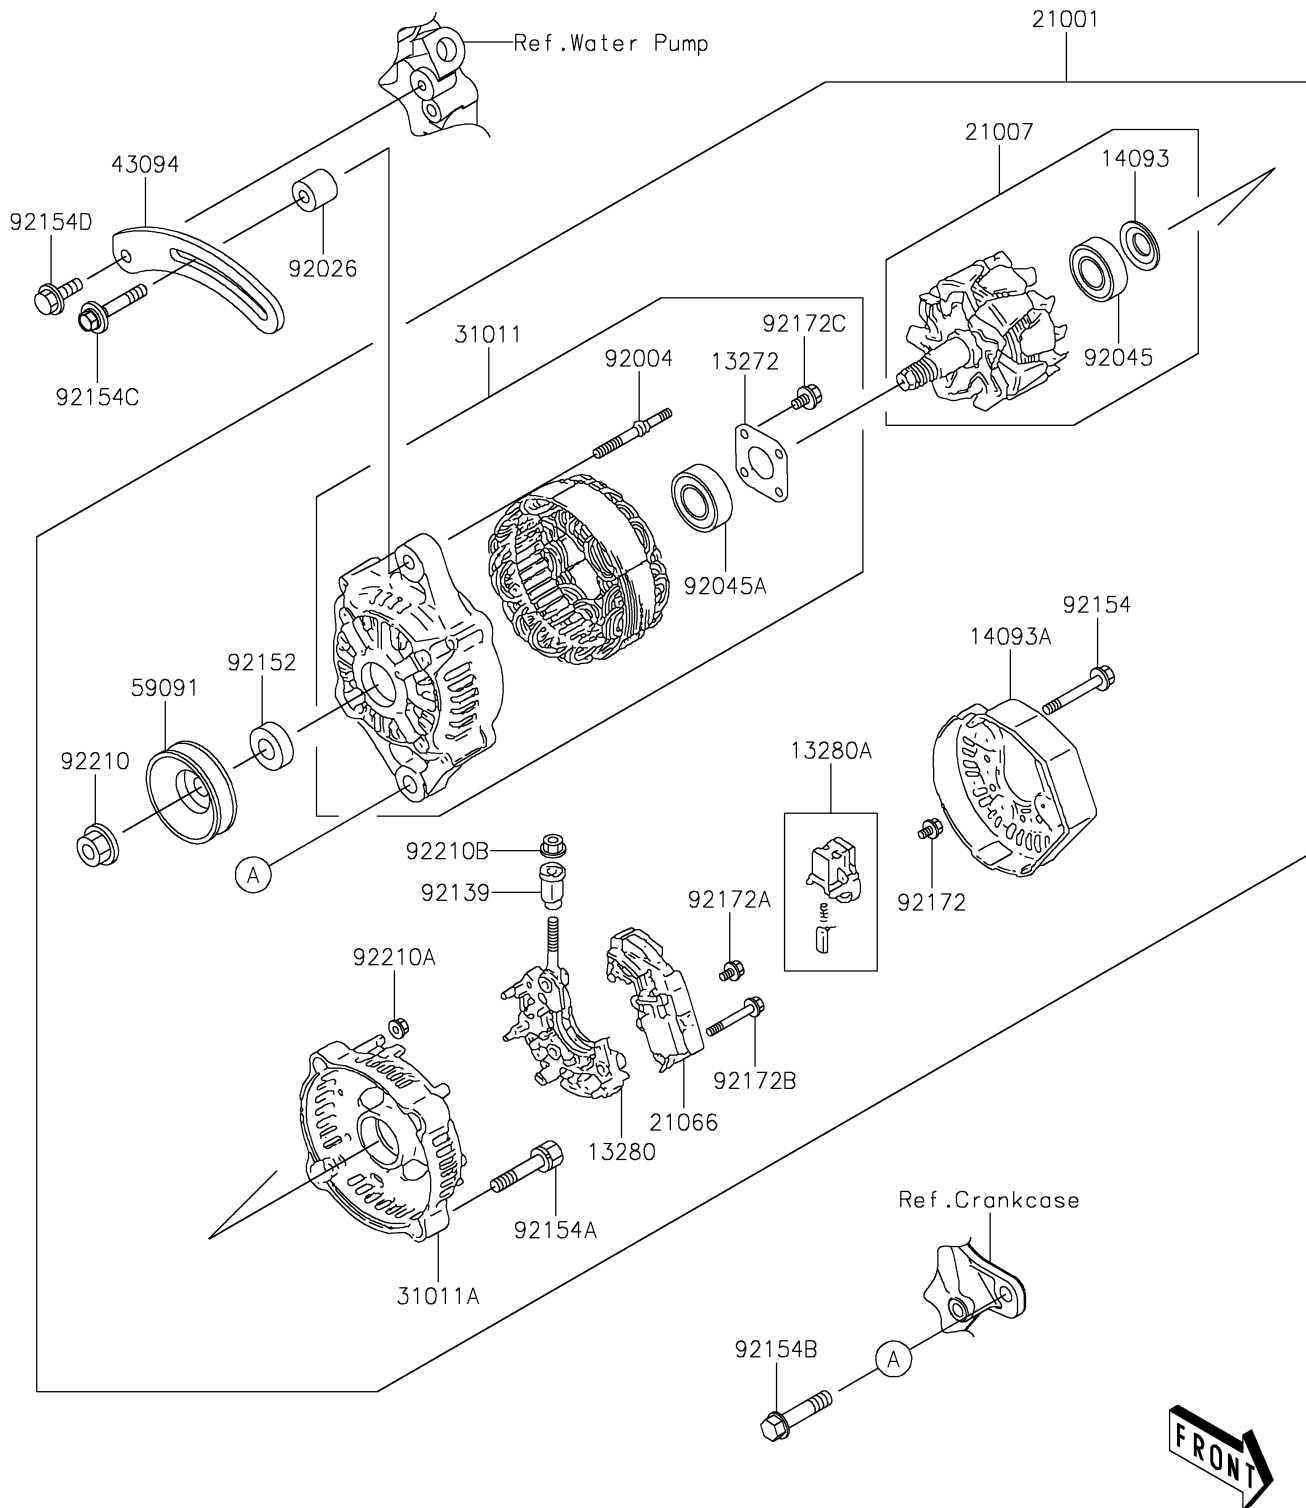

# 2018 MULE PRO-DXT™ EPS DIESEL PARTS DIAGRAM

Generator

E1810

## 2018 MULE PRO-DXT™ EPS DIESEL PARTS LIST

### Generator

ITEM NAME	PART NUMBER	QUANTITY
PLATE,RETAINER (Ref # 13272)	13272-2135	1
HOLDER (Ref # 13280)	13280-0864	1
HOLDER,BRUSH (Ref # 13280A)	13280-0865	1
COVER (Ref # 14093)	14093-0450	1
COVER (Ref # 14093A)	14093-0451	1
GENERATOR (Ref # 21001)	21001-0613	1
ROTOR (Ref # 21007)	21007-0637	1
REGULATOR-VOLTAGE (Ref # 21066)	21066-0749	1
FRAME (Ref # 31011)	31011-0027	1
FRAME (Ref # 31011A)	31011-0028	1
ADJUSTER (Ref # 43094)	43094-0007	1
PULLEY (Ref # 59091)	59091-0015	1
STUD (Ref # 92004)	92004-0751	2
SPACER (Ref # 92026)	92026-0821	1
BEARING-BALL (Ref # 92045)	92045-0812	1
BEARING-BALL (Ref # 92045A)	92045-0816	1
BUSHING (Ref # 92139)	92139-0861	1
COLLAR (Ref # 92152)	92152-2198	1
BOLT (Ref # 92154)	92154-2074	3
BOLT (Ref # 92154A)	92154-2075	2
BOLT,FLANGED,10X45 (Ref # 92154B)	92154-2076	1
BOLT (Ref # 92154C)	92154-2077	1
BOLT,FLANGED,8X20 (Ref # 92154D)	92154-2078	1
SCREW (Ref # 92172)	92172-0989	6
SCREW (Ref # 92172A)	92172-0990	1
SCREW (Ref # 92172B)	92172-0991	2
SCREW (Ref # 92172C)	92172-1096	4
NUT (Ref # 92210)	92210-1474	1
NUT (Ref # 92210A)	92210-1475	2

## 2018 MULE PRO-DXT™ EPS DIESEL PARTS LIST

Generator

ITEM NAME	PART NUMBER	QUANTITY
NUT (Ref # 92210B)	92210-1476	1