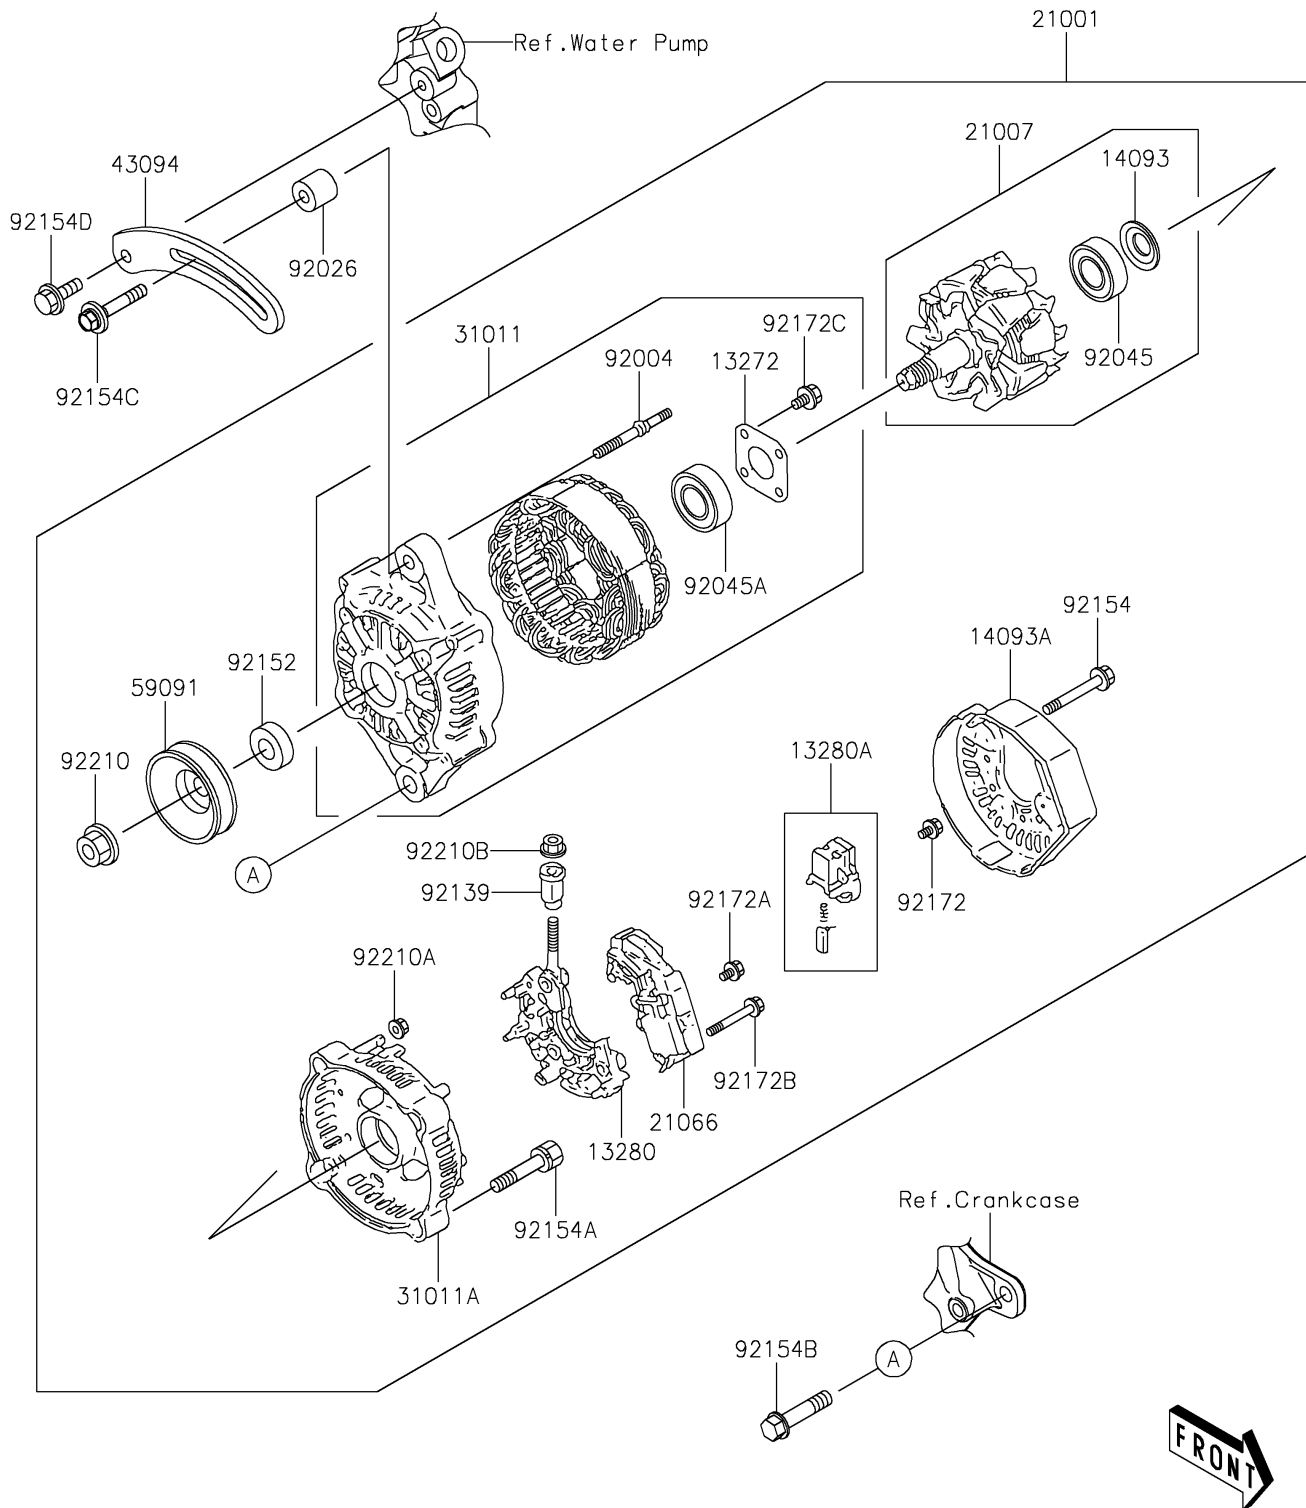

2020 MULE PRO-DXT™ EPS DIESEL PARTS DIAGRAM

Generator

E1810

2020 MULE PRO-DXT™ EPS DIESEL PARTS LIST

Generator

ITEM NAME	PART NUMBER	QUANTITY
PLATE,RETAINER (Ref # 13272)	13272-2135	1
HOLDER (Ref # 13280)	13280-0864	1
HOLDER,BRUSH (Ref # 13280A)	13280-0865	1
COVER (Ref # 14093)	14093-0450	1
COVER (Ref # 14093A)	14093-0451	1
GENERATOR (Ref # 21001)	21001-0613	1
ROTOR (Ref # 21007)	21007-0637	1
REGULATOR-VOLTAGE (Ref # 21066)	21066-0749	1
FRAME (Ref # 31011)	31011-0027	1
FRAME (Ref # 31011A)	31011-0028	1
ADJUSTER (Ref # 43094)	43094-0007	1
PULLEY (Ref # 59091)	59091-0015	1
STUD (Ref # 92004)	92004-0751	2
SPACER (Ref # 92026)	92026-0821	1
BEARING-BALL (Ref # 92045)	92045-0812	1
BEARING-BALL (Ref # 92045A)	92045-0816	1
BUSHING (Ref # 92139)	92139-0861	1
COLLAR (Ref # 92152)	92152-2198	1
BOLT (Ref # 92154)	92154-2074	3
BOLT (Ref # 92154A)	92154-2075	2
BOLT,FLANGED,10X45 (Ref # 92154B)	92154-2076	1
BOLT (Ref # 92154C)	92154-2077	1
BOLT,FLANGED,8X20 (Ref # 92154D)	92154-2078	1
SCREW (Ref # 92172)	92172-0989	6
SCREW (Ref # 92172A)	92172-0990	1
SCREW (Ref # 92172B)	92172-0991	2
SCREW (Ref # 92172C)	92172-1096	4
NUT (Ref # 92210)	92210-1474	1
NUT (Ref # 92210A)	92210-1475	2

2020 MULE PRO-DXT™ EPS DIESEL PARTS LIST

Generator

ITEM NAME	PART NUMBER	QUANTITY
NUT (Ref # 92210B)	92210-1476	1