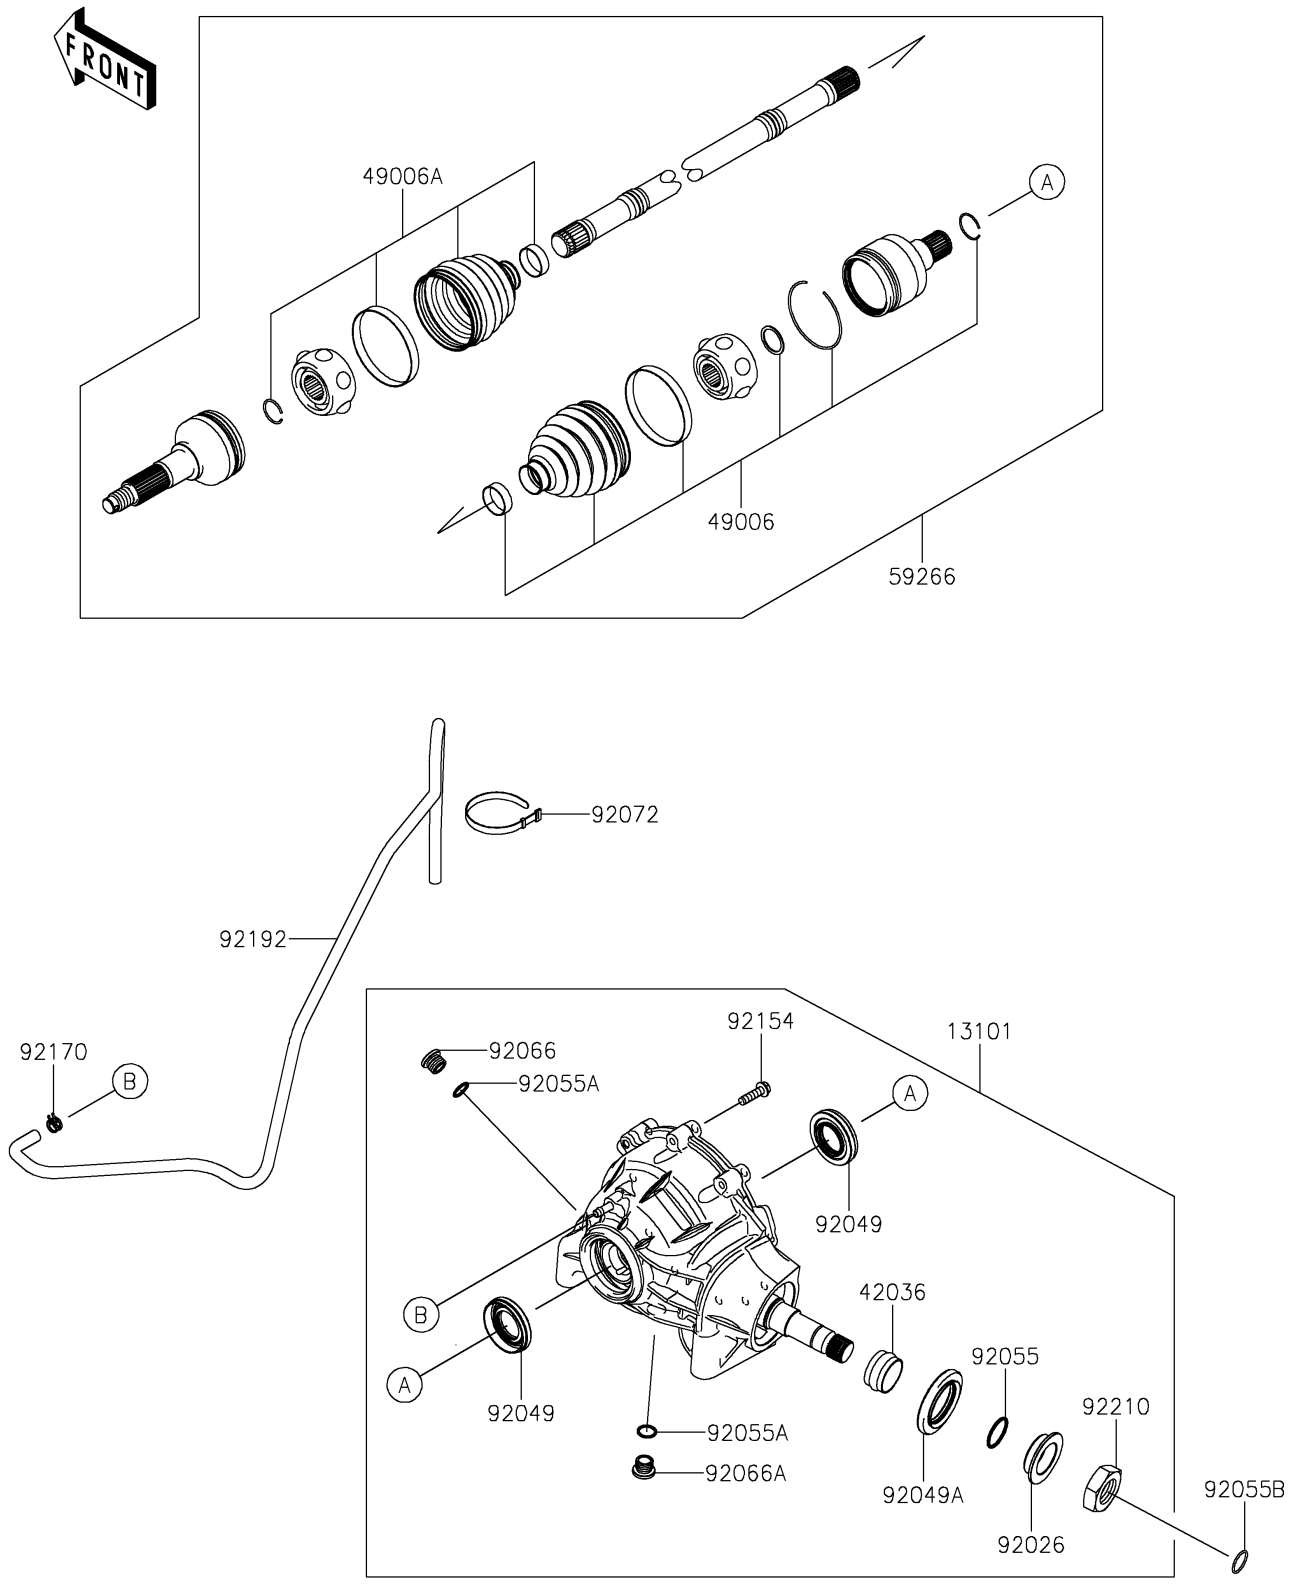

2017 MULE PRO-DXT™ EPS DIESEL PARTS DIAGRAM

Drive Shaft-Front

E3136

2017 MULE PRO-DXT™ EPS DIESEL PARTS LIST

Drive Shaft-Front

ITEM NAME	PART NUMBER	QUANTITY
GEAR-ASSY,FRONT DIFFERENTIAL (Ref # 13101)	13101-0680	1
SLEEVE (Ref # 42036)	42036-0741	1
BOOT,INSIDE (Ref # 49006)	49006-0578	2
BOOT,OUTSIDE (Ref # 49006A)	49006-0584	2
JOINT-BALL,FR (Ref # 59266)	59266-0710	2
SPACER (Ref # 92026)	92026-0776	1
SEAL-OIL,33X60X7 (Ref # 92049)	92049-0760	2
SEAL-OIL,44X72X7 (Ref # 92049A)	92049-0766	1
RING-O (Ref # 92055)	92055-0788	1
RING-O,15.3X2.2 (Ref # 92055A)	92055-0830	2
RING-O,22.1X1.9 (Ref # 92055B)	92055-1617	1
PLUG (Ref # 92066)	92066-0777	1
PLUG (Ref # 92066A)	92066-0778	1
BAND,L=186 (Ref # 92072)	92072-056	1
BOLT,FLANGED,8X30 (Ref # 92154)	92154-1370	10
CLAMP (Ref # 92170)	92170-2082	1
TUBE,BREATHER (Ref # 92192)	92192-1341	1
NUT (Ref # 92210)	92210-0894	1