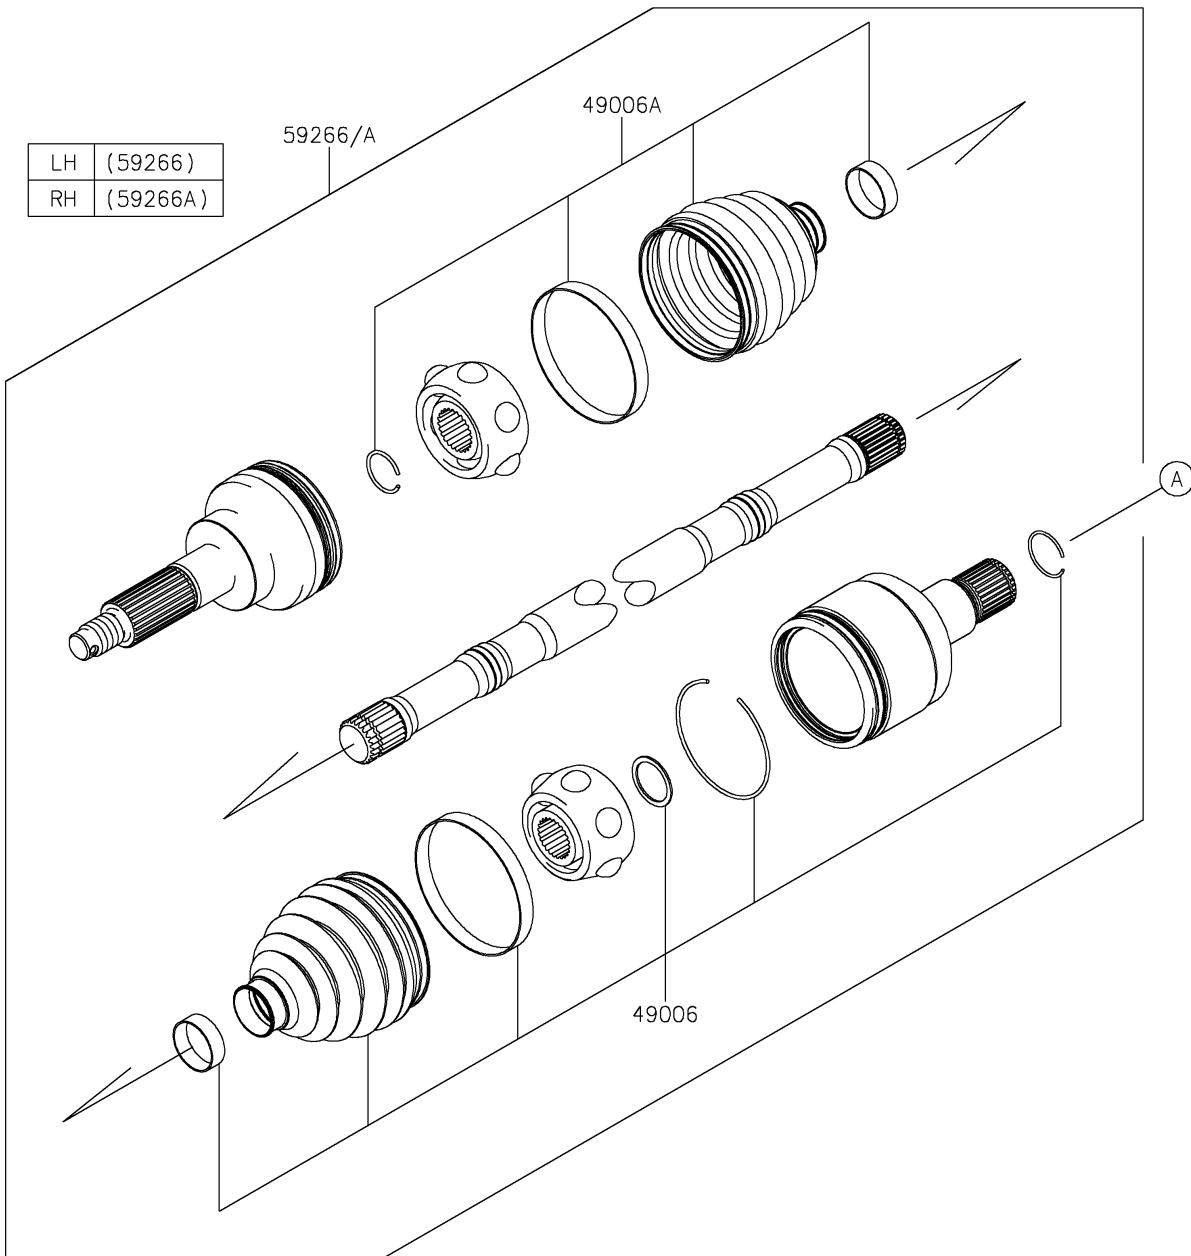

# 2018 MULE PRO-DXT™ EPS DIESEL PARTS DIAGRAM

Drive Shaft-Rear

## 2018 MULE PRO-DXT™ EPS DIESEL PARTS LIST

### Drive Shaft-Rear

ITEM NAME	PART NUMBER	QUANTITY
BOOT,INSIDE (Ref # 49006)	49006-0585	2
BOOT,OUTSIDE (Ref # 49006A)	49006-0586	2
JOINT-BALL,RR,LH (Ref # 59266)	59266-0049	1
JOINT-BALL,RR,RH (Ref # 59266A)	59266-0050	1