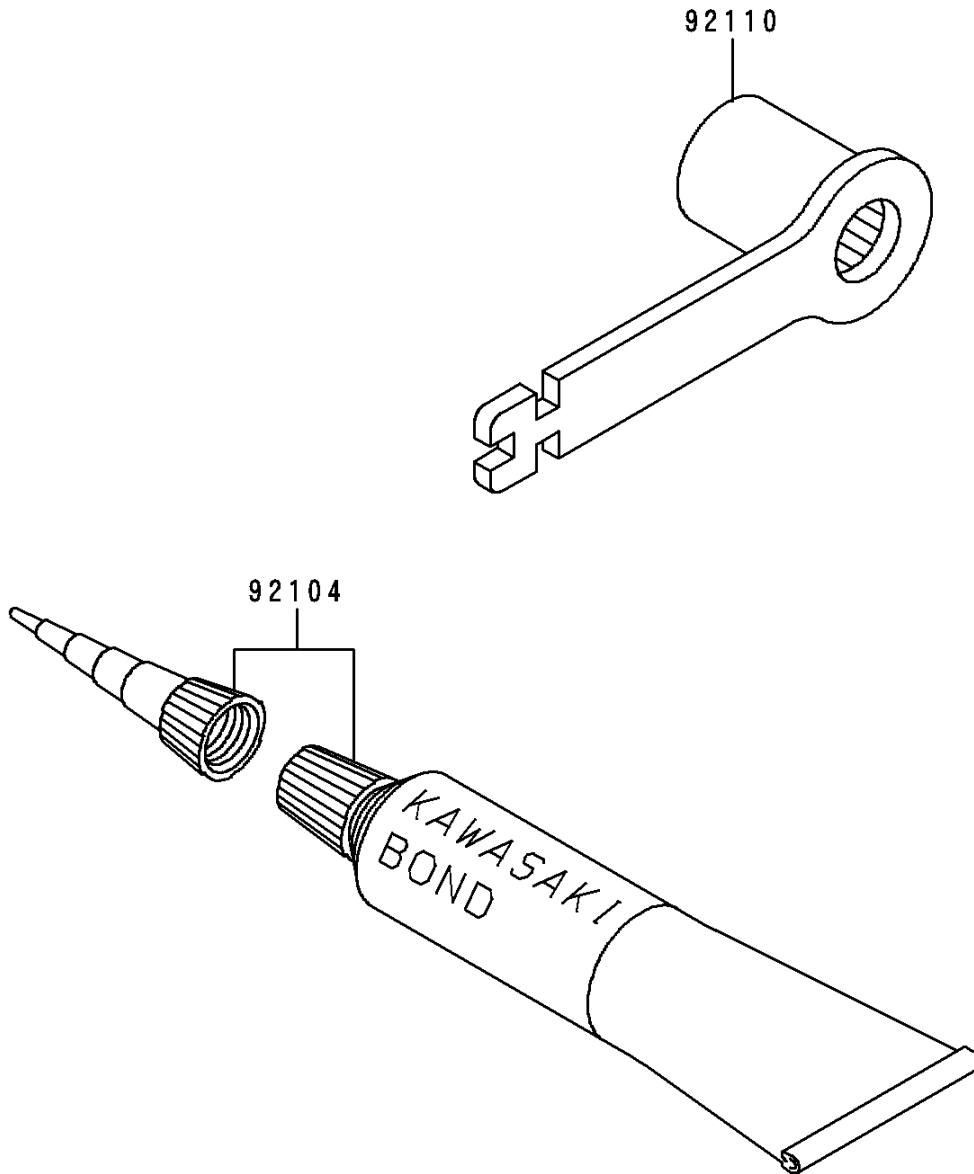

# 1996 KX125 PARTS DIAGRAM

Owner's Tools

F2810

# 1996 KX125 PARTS LIST

## Owner's Tools

ITEM NAME	PART NUMBER	QUANTITY
GASKET-LIQUID,TUBE,100G,SILVER (Ref # 92104)	92104-002	1
TOOL-WRENCH,BOX,21MM&SPOKE (Ref # 92110)	92110-1176	1