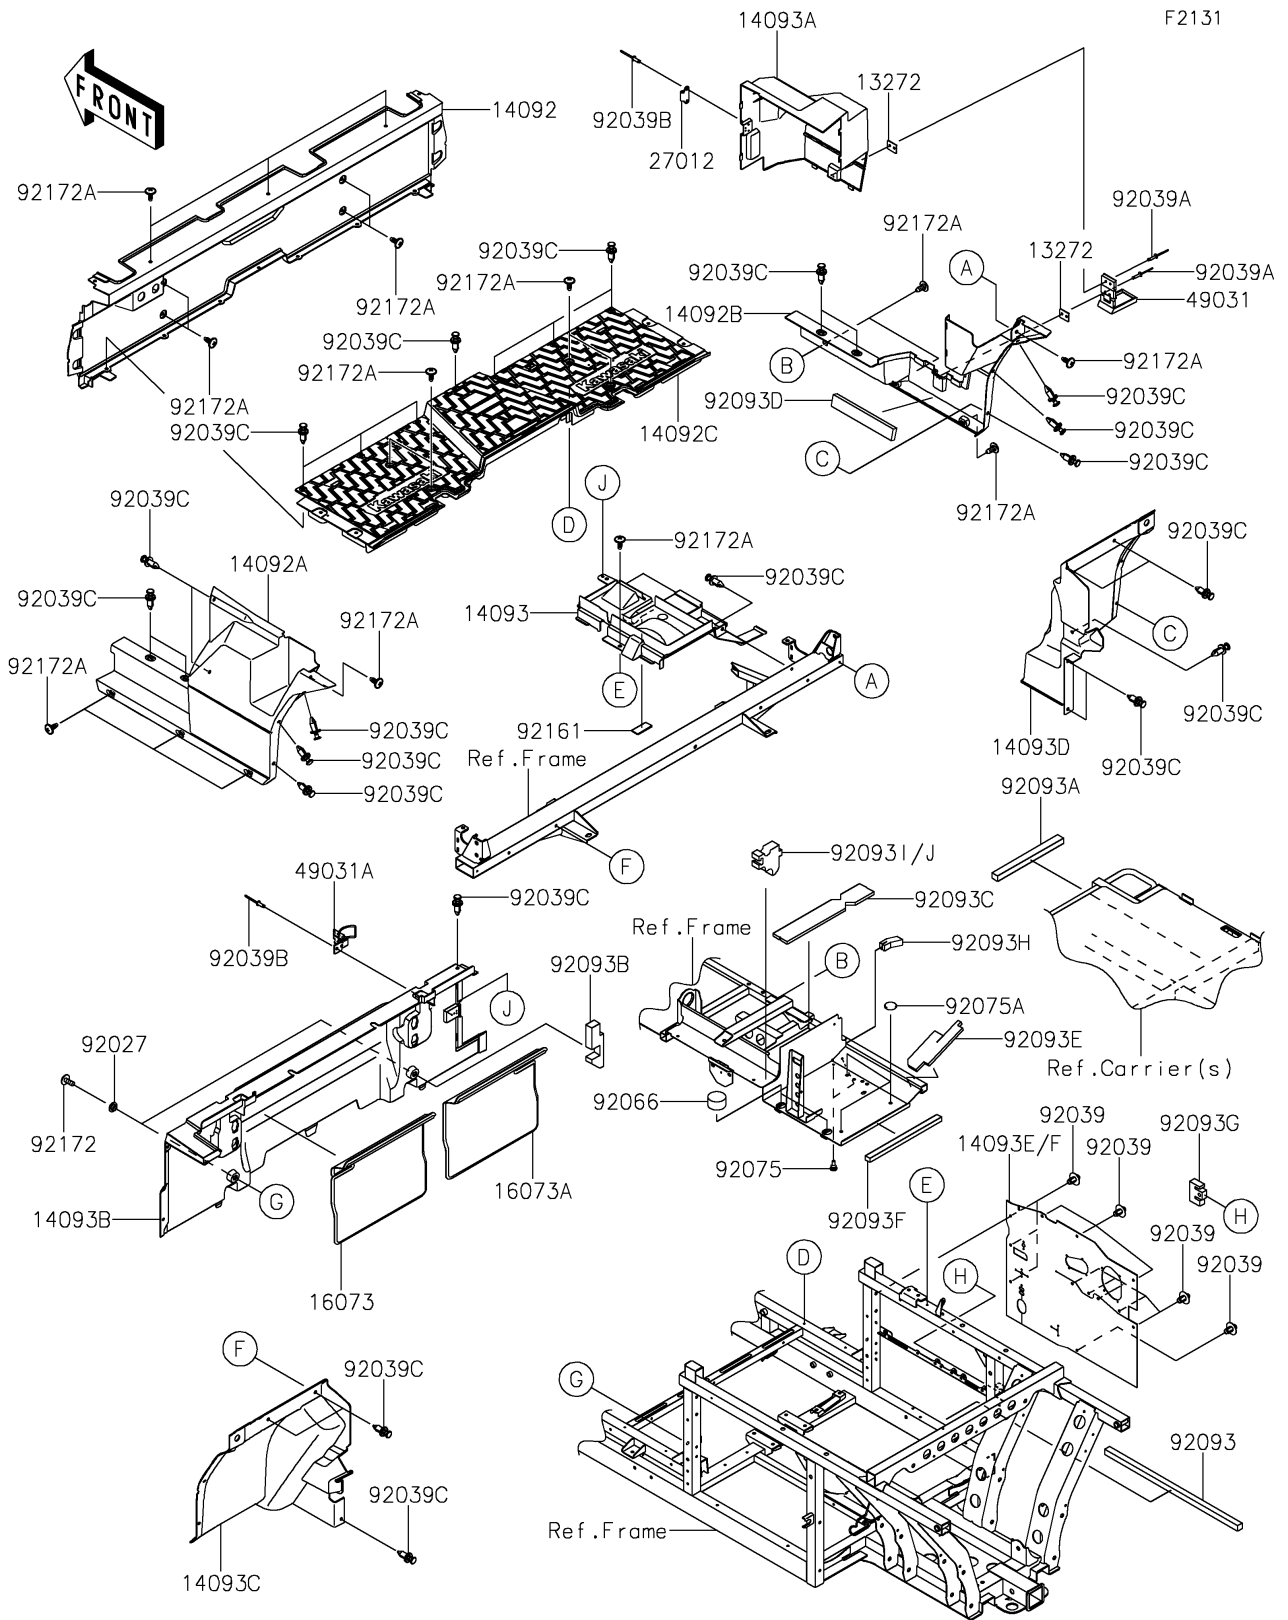

## 2017 MULE PRO-DXT™ EPS DIESEL PARTS DIAGRAM

Frame Fittings(Rear)

## 2017 MULE PRO-DXT™ EPS DIESEL PARTS LIST

### Frame Fittings(Rear)

ITEM NAME	PART NUMBER	QUANTITY
PLATE,LATCH (Ref # 13272)	13272-1828	2
COVER,RR FLOOR,FR (Ref # 14092)	14092-1186	1
COVER,SIDE,LH,RR (Ref # 14092A)	14092-1190	1
COVER,SIDE,RH,RR (Ref # 14092B)	14092-1191	1
COVER,FLOOR,BOTTOM (Ref # 14092C)	14092-1196	1
COVER,DUST (Ref # 14093)	14093-0296	1
COVER,A/C (Ref # 14093A)	14093-0366	1
COVER,RR SEAT (Ref # 14093B)	14093-0367	1
COVER,RR,FLOOR,MUD,LH (Ref # 14093C)	14093-0388	1
COVER,RR,FLOOR,MUD,RH (Ref # 14093D)	14093-0389	1
COVER,MAINTENANCE ROOM (Ref # 14093E)	14093-0492	1
INSULATOR,LH (Ref # 16073)	16073-0814	1
INSULATOR,RH (Ref # 16073A)	16073-0815	1
HOOK,STRIKER (Ref # 27012)	27012-0806	1
LATCH,A/C (Ref # 49031)	49031-0007	1
LATCH,TOGGLE (Ref # 49031A)	49031-0015	1
COLLAR,L=4.6 (Ref # 92027)	92027-1168	2
RIVET (Ref # 92039)	92039-0086	12
RIVET,3.2X13.4 (Ref # 92039A)	92039-0739	4
RIVET (Ref # 92039B)	92039-0747	4
RIVET (Ref # 92039C)	92039-0776	29
PLUG,36X20 (Ref # 92066)	92066-0812	2
DAMPER,6X10X15 (Ref # 92075)	92075-1808	2
DAMPER,RUBBER (Ref # 92075A)	92075-261	3
SEAL,DUST,20X20X565 (Ref # 92093)	92093-0631	1
SEAL,DUST,20X25X280 (Ref # 92093A)	92093-0633	1
SEAL,165X50X25 (Ref # 92093B)	92093-0642	1
SEAL,DUST,61X368X10 (Ref # 92093C)	92093-0643	1
SEAL,DUST,39X255X15 (Ref # 92093D)	92093-0644	1

### Frame Fittings(Rear)

ITEM NAME	PART NUMBER	QUANTITY
SEAL,DUST,69X207X10 (Ref # 92093E)	92093-0645	1
SEAL,DUST,15X305X20 (Ref # 92093F)	92093-0646	1
SEAL,52X72X20 (Ref # 92093G)	92093-0651	1
SEAL,21.5X60X20 (Ref # 92093H)	92093-0652	1
SEAL,HARNESS (Ref # 92093I)	92093-0666	1
DAMPER,25X60X3.175 (Ref # 92161)	92161-1827	1
SCREW,6X16 (Ref # 92172)	92172-0236	2
SCREW,6X16 (Ref # 92172A)	92172-0711	20