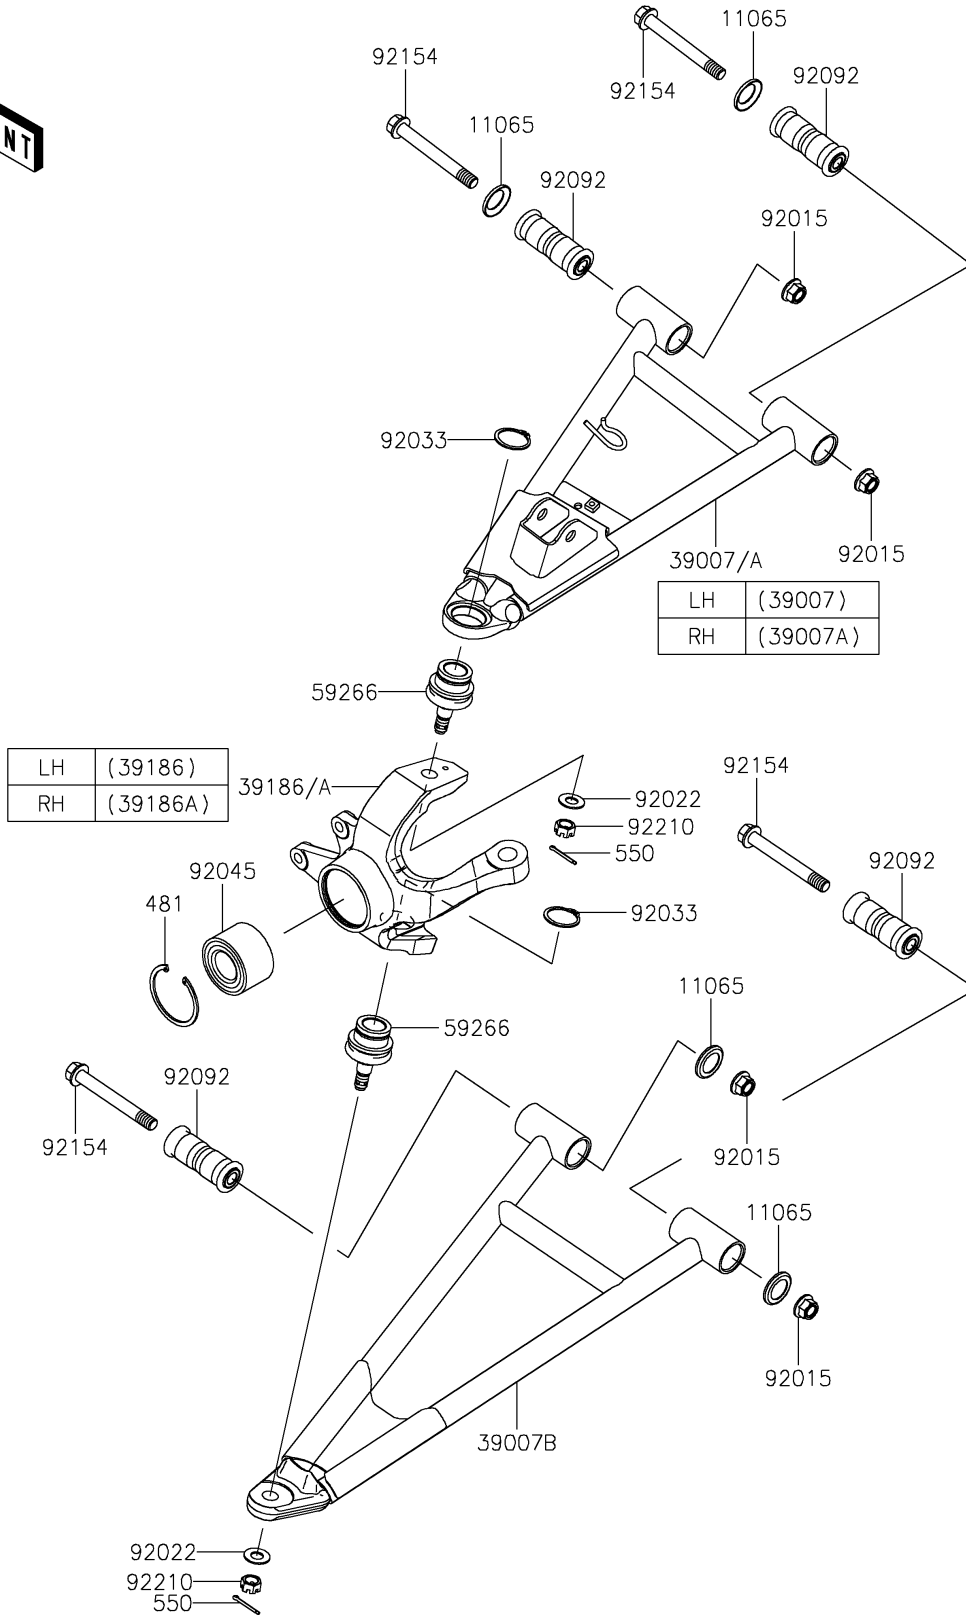

2019 MULE PRO-DXT™ EPS DIESEL PARTS DIAGRAM

Front Suspension

F2152

2019 MULE PRO-DXT™ EPS DIESEL PARTS LIST

Front Suspension

ITEM NAME	PART NUMBER	QUANTITY
CAP,ARM (Ref # 11065)	11065-0838	8
ARM-SUSP,FR,UPP,LH (Ref # 39007)	39007-0377	1
ARM-SUSP,FR,UPP,RH (Ref # 39007A)	39007-0378	1
ARM-SUSP,FR,LWR,LH&RH (Ref # 39007B)	39007-0383	2
KNUCKLE,FR,LH (Ref # 39186)	39186-0319	1
KNUCKLE,FR,RH (Ref # 39186A)	39186-0320	1
CIRCLIP-TYPE-C (Ref # 481)	481J6000	2
PIN-COTTER,3.0X25 (Ref # 550)	550AA3025	4
JOINT-BALL (Ref # 59266)	59266-0711	4
NUT,LOCK,FLANGED,12MM (Ref # 92015)	92015-1433	8
WASHER (Ref # 92022)	92022-1831	4
RING-SNAP,C-TYPE,32MM (Ref # 92033)	92033-1262	4
BEARING-BALL,30X60X37 (Ref # 92045)	92045-0762	2
BUSHING-RUBBER,12X20X78 (Ref # 92092)	92092-0028	8
BOLT,FLANGED,12X100 (Ref # 92154)	92154-1318	8
NUT,CASTLE,12MM (Ref # 92210)	92210-0395	4