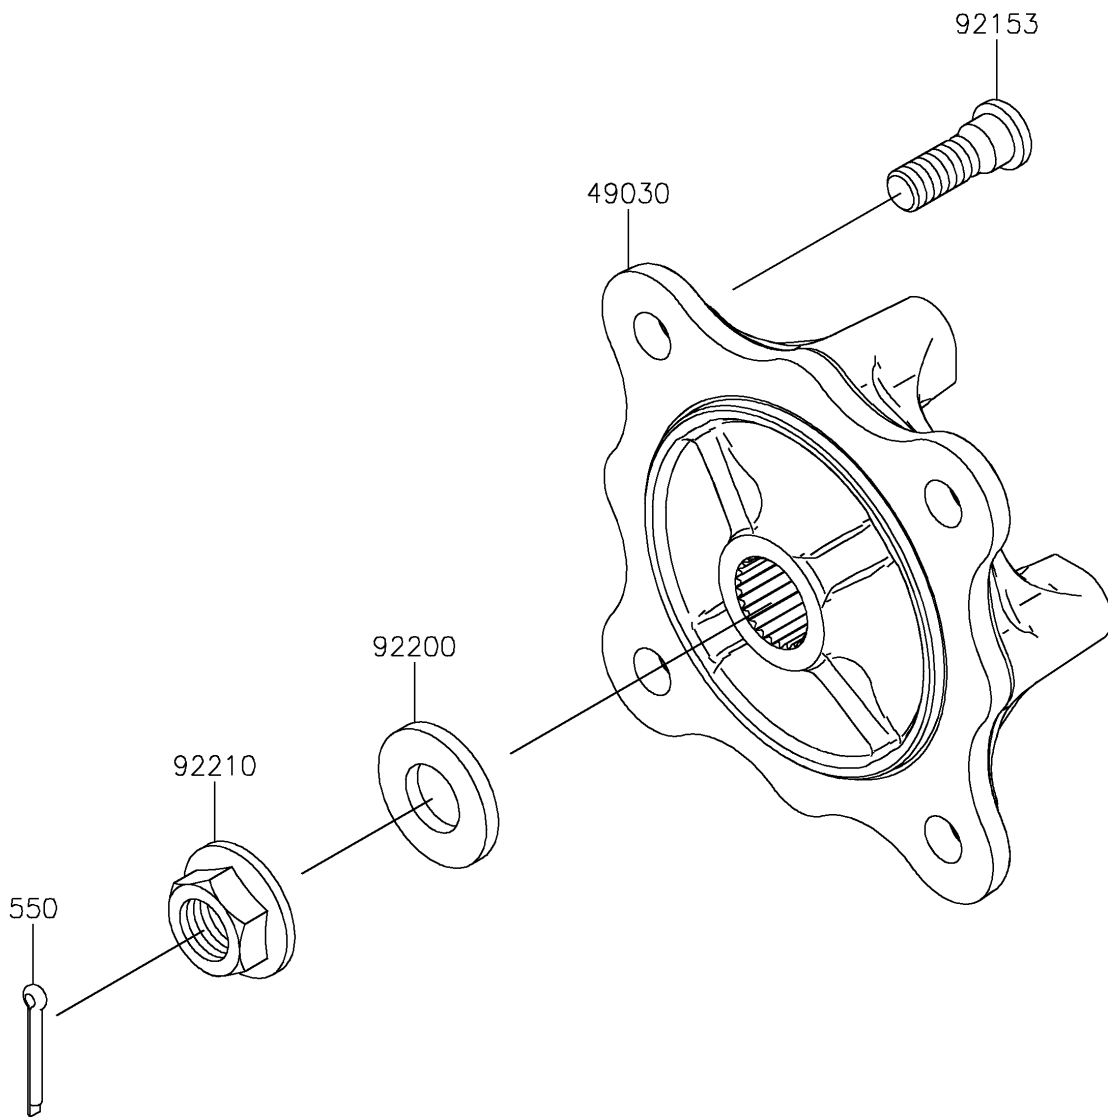

2020 MULE PRO-DXT™ EPS DIESEL PARTS DIAGRAM

Front Hubs/Brakes

F2230

2020 MULE PRO-DXT™ EPS DIESEL PARTS LIST

Front Hubs/Brakes

ITEM NAME	PART NUMBER	QUANTITY
HUB,FR (Ref # 49030)	49030-0048	2
PIN-COTTER,4.0X30 (Ref # 550)	550AA4030	2
BOLT,12MM (Ref # 92153)	92153-1915	8
WASHER,20.3X41X4.5 (Ref # 92200)	92200-0921	2
NUT,FLANGED,20MM (Ref # 92210)	92210-2093	2