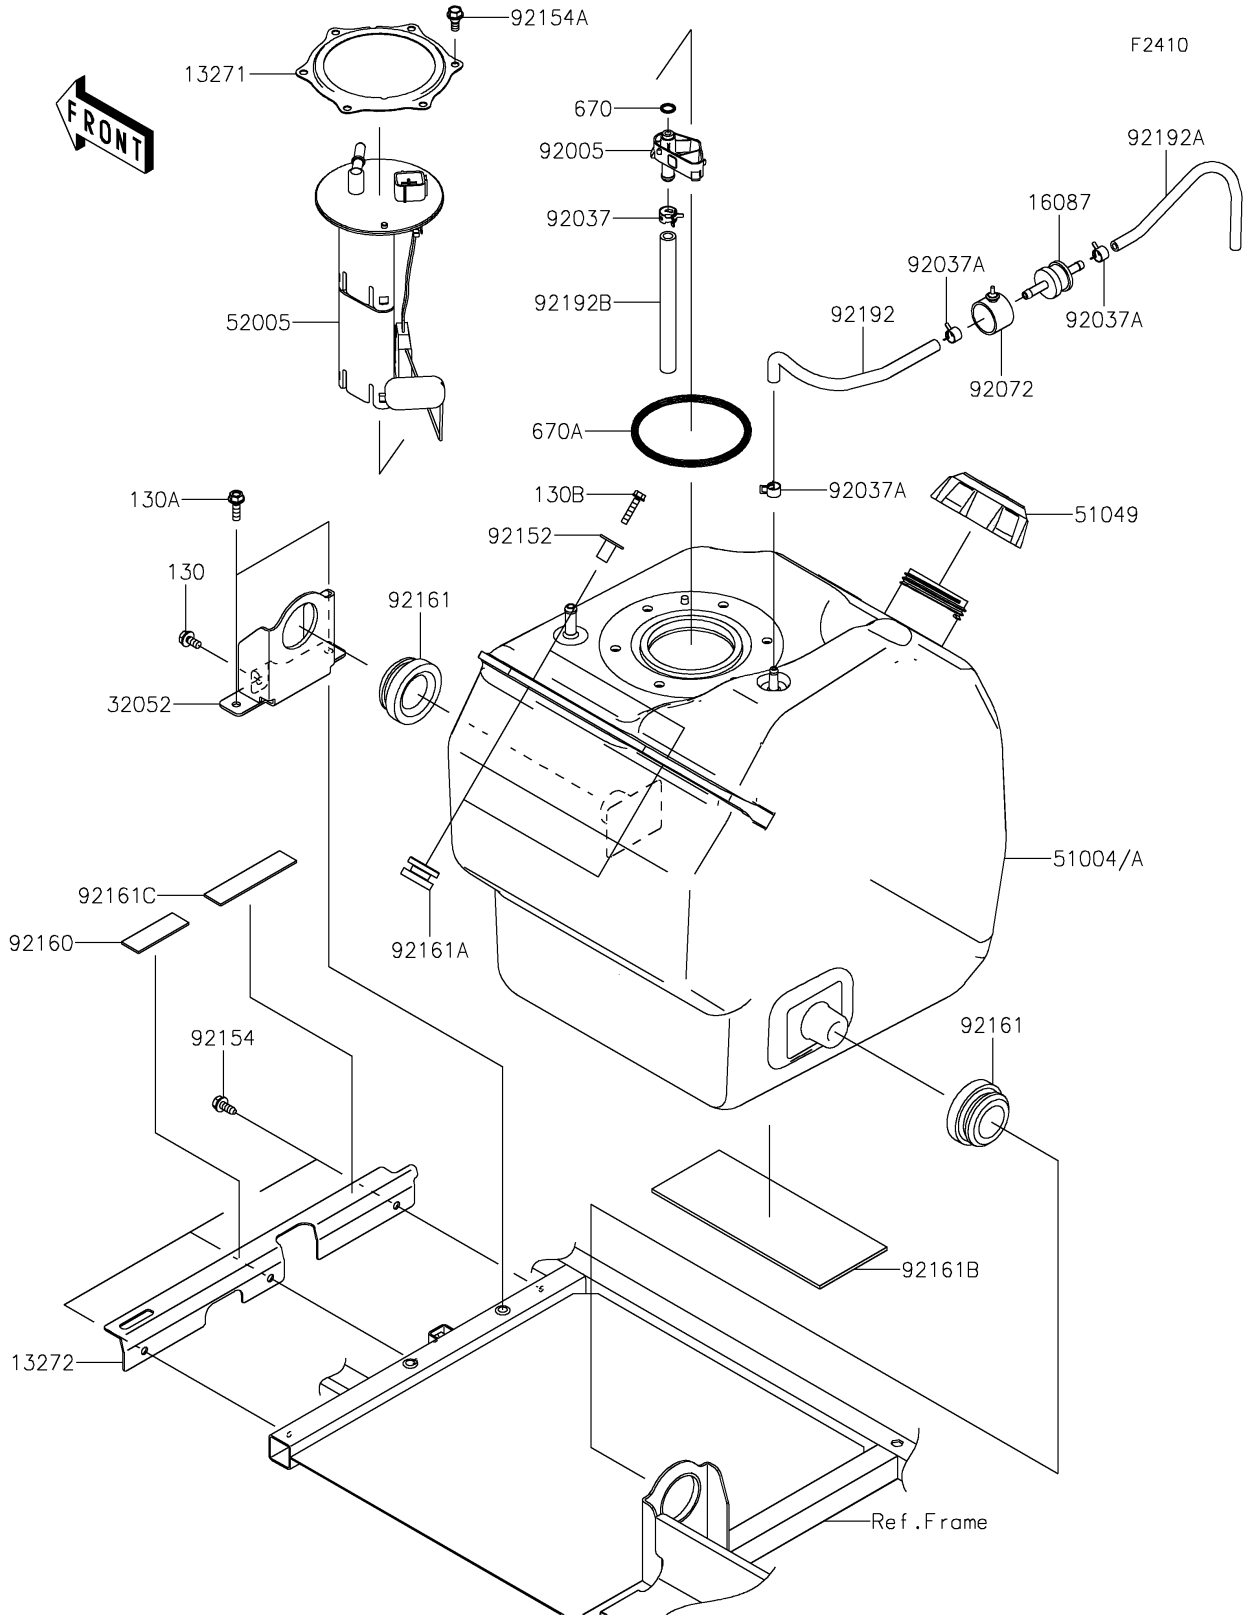

# 2018 MULE PRO-DXT™ EPS DIESEL PARTS DIAGRAM

Fuel Tank

## 2018 MULE PRO-DXT™ EPS DIESEL PARTS LIST

### Fuel Tank

ITEM NAME	PART NUMBER	QUANTITY
BOLT-FLANGED,6X12 (Ref # 130)	130BA0612	1
BOLT-FLANGED,6X20 (Ref # 130A)	130BA0620	2
BOLT-FLANGED,6X30 (Ref # 130B)	130BA0630	2
PLATE (Ref # 13271)	13271-0980	1
PLATE (Ref # 13272)	13272-2206	1
VALVE-CHECK (Ref # 16087)	16087-0008	1
BRACKET-TANK (Ref # 32052)	32052-0751	1
TANK-FUEL (Ref # 51004A)	51004-0019	1
CAP-TANK,FUEL (Ref # 51049)	51049-0718	1
GAUGE,FUEL (Ref # 52005)	52005-0753	1
O RING,9MM (Ref # 670)	670E1509	1
O RING (Ref # 670A)	670E5090	1
FITTING (Ref # 92005)	92005-0813	1
CLAMP,HOSE CLIP (Ref # 92037)	92037-1181	1
CLAMP,TUBE (Ref # 92037A)	92037-1461	3
BAND (Ref # 92072)	92072-0850	1
COLLAR,6.8X10X18.1 (Ref # 92152)	92152-1867	2
BOLT,6X15.6 (Ref # 92154)	92154-1250	3
BOLT,FUEL PUMP (Ref # 92154A)	92154-1326	6
DAMPER (Ref # 92160)	92160-1075	1
DAMPER,30X56X25 (Ref # 92161)	92161-1613	2
DAMPER,10X28X17 (Ref # 92161A)	92161-1614	2
DAMPER,80X200X3.175 (Ref # 92161B)	92161-1645	1
DAMPER (Ref # 92161C)	92161-1876	1
TUBE,BREATHER (Ref # 92192)	92192-0773	1
TUBE,BREATHER,5X9X220 (Ref # 92192A)	92192-1199	1
TUBE,FUEL,8X13X137 (Ref # 92192B)	92192-1474	1