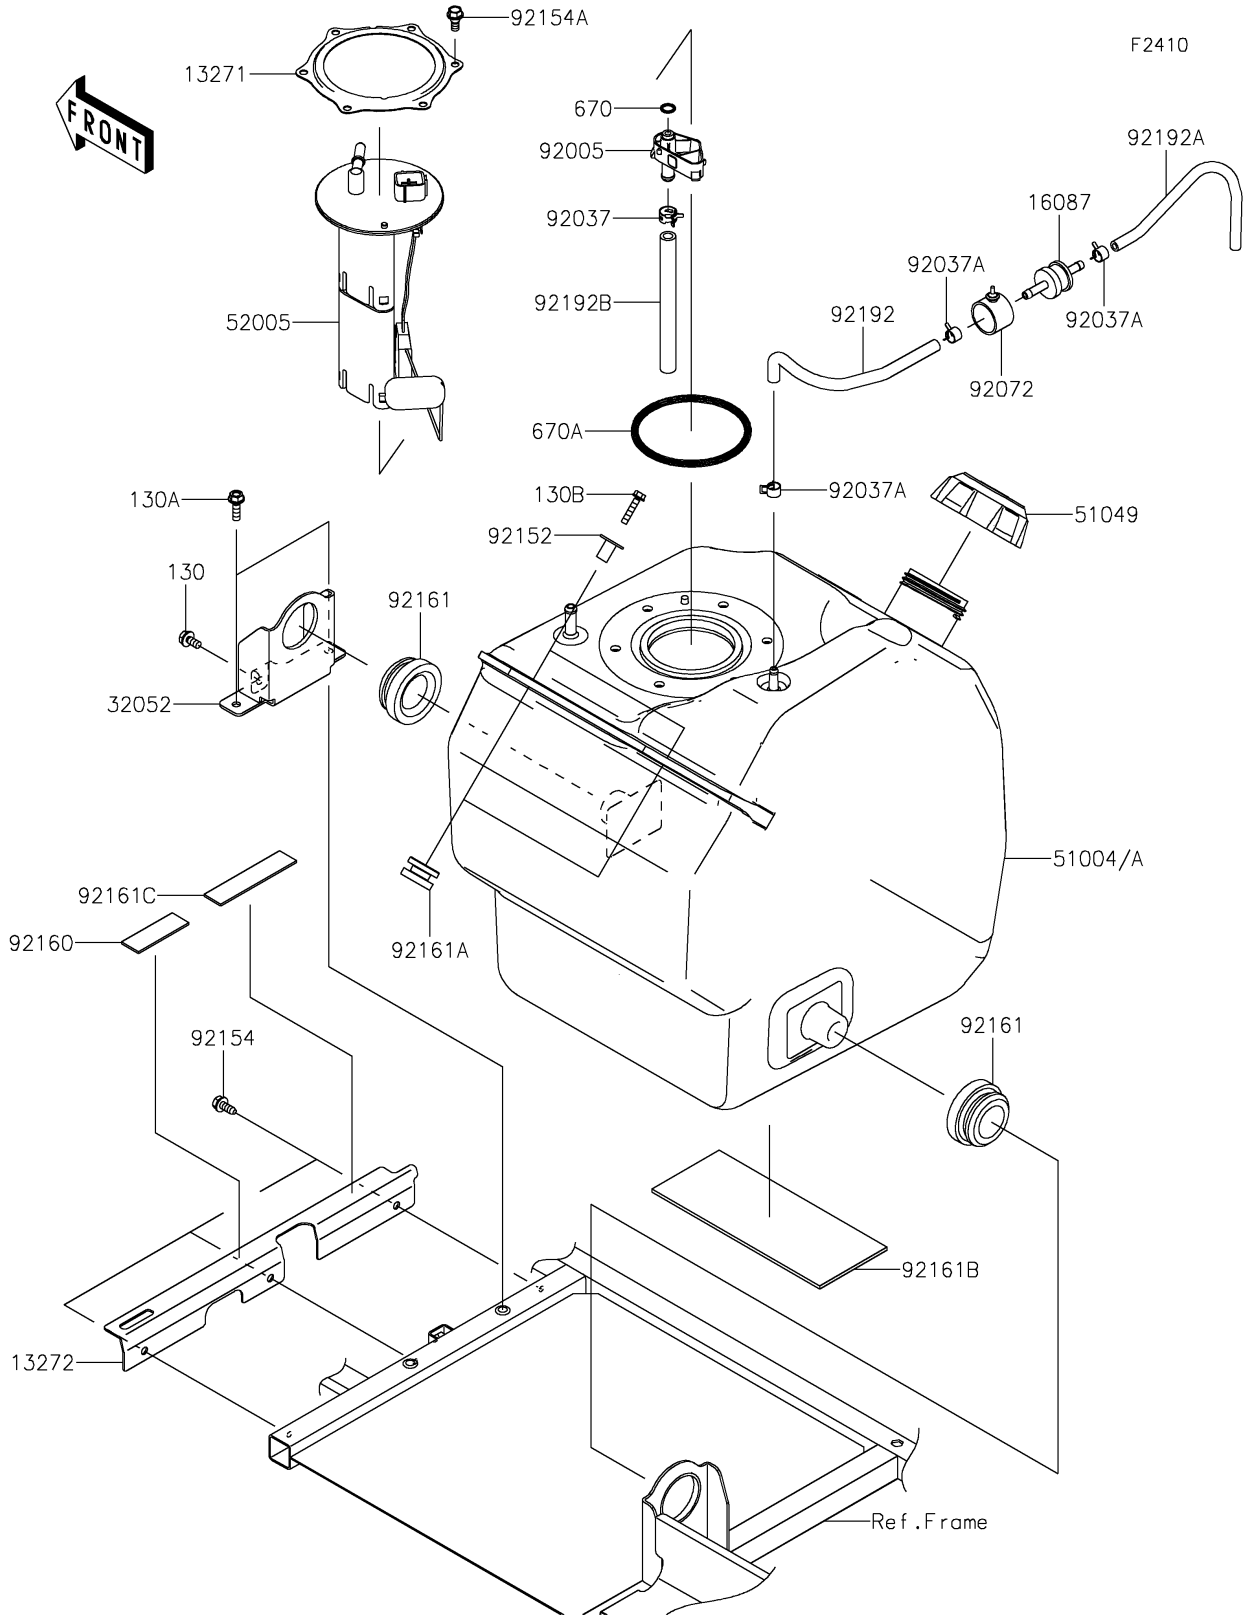

# 2019 MULE PRO-DXT™ EPS DIESEL PARTS DIAGRAM

Fuel Tank

## 2019 MULE PRO-DXT™ EPS DIESEL PARTS LIST

### Fuel Tank

ITEM NAME	PART NUMBER	QUANTITY
BOLT-FLANGED,6X12 (Ref # 130)	130BA0612	1
BOLT-FLANGED,6X20 (Ref # 130A)	130BA0620	2
BOLT-FLANGED,6X30 (Ref # 130B)	130BA0630	2
PLATE (Ref # 13271)	13271-0980	1
PLATE (Ref # 13272)	13272-2206	1
VALVE-CHECK (Ref # 16087)	16087-0008	1
BRACKET-TANK (Ref # 32052)	32052-0751	1
TANK-FUEL (Ref # 51004A)	51004-0019	1
CAP-TANK,FUEL (Ref # 51049)	51049-0718	1
GAUGE,FUEL (Ref # 52005)	52005-0753	1
O RING,9MM (Ref # 670)	670E1509	1
O RING (Ref # 670A)	670E5090	1
FITTING (Ref # 92005)	92005-0813	1
CLAMP,HOSE CLIP (Ref # 92037)	92037-1181	1
CLAMP,TUBE (Ref # 92037A)	92037-1461	3
BAND (Ref # 92072)	92072-0850	1
COLLAR,6.8X10X18.1 (Ref # 92152)	92152-1867	2
BOLT,6X15.6 (Ref # 92154)	92154-1250	3
BOLT,FUEL PUMP (Ref # 92154A)	92154-1326	6
DAMPER (Ref # 92160)	92160-1075	1
DAMPER,30X56X25 (Ref # 92161)	92161-1613	2
DAMPER,10X28X17 (Ref # 92161A)	92161-1614	2
DAMPER,80X200X3.175 (Ref # 92161B)	92161-1645	1
DAMPER (Ref # 92161C)	92161-1876	1
TUBE,BREATHER (Ref # 92192)	92192-0773	1
TUBE,BREATHER,5X9X220 (Ref # 92192A)	92192-1199	1
TUBE,FUEL,8X13X137 (Ref # 92192B)	92192-1474	1