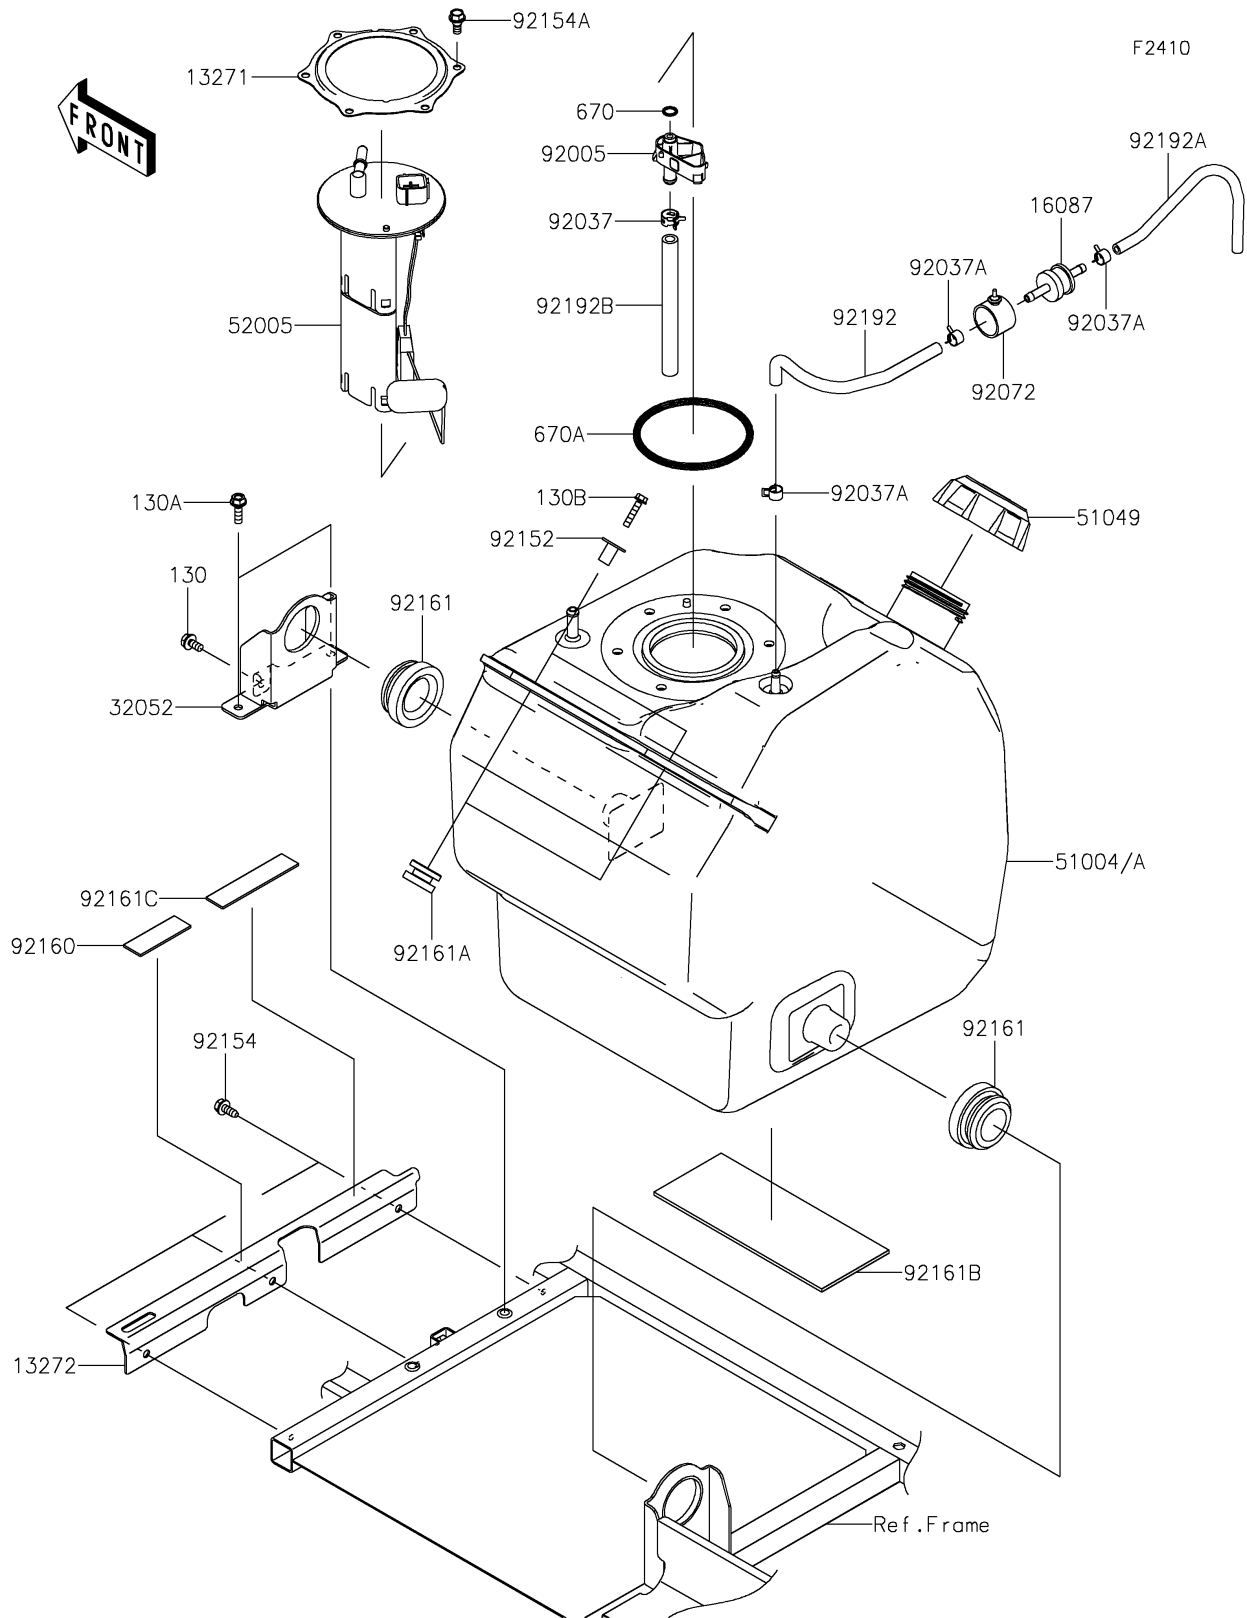

2019 MULE PRO-DXT™ EPS DIESEL PARTS DIAGRAM

Fuel Tank

2019 MULE PRO-DXT™ EPS DIESEL PARTS LIST

Fuel Tank

ITEM NAME	PART NUMBER	QUANTITY
BOLT-FLANGED,6X12 (Ref # 130)	130BA0612	1
BOLT-FLANGED,6X20 (Ref # 130A)	130BA0620	2
BOLT-FLANGED,6X30 (Ref # 130B)	130BA0630	2
PLATE (Ref # 13271)	13271-0980	1
PLATE (Ref # 13272)	13272-2206	1
VALVE-CHECK (Ref # 16087)	16087-0008	1
BRACKET-TANK (Ref # 32052)	32052-0751	1
TANK-FUEL (Ref # 51004A)	51004-0019	1
CAP-TANK,FUEL (Ref # 51049)	51049-0718	1
GAUGE,FUEL (Ref # 52005)	52005-0753	1
O RING,9MM (Ref # 670)	670E1509	1
O RING (Ref # 670A)	670E5090	1
FITTING (Ref # 92005)	92005-0813	1
CLAMP,HOSE CLIP (Ref # 92037)	92037-1181	1
CLAMP,TUBE (Ref # 92037A)	92037-1461	3
BAND (Ref # 92072)	92072-0850	1
COLLAR,6.8X10X18.1 (Ref # 92152)	92152-1867	2
BOLT,6X15.6 (Ref # 92154)	92154-1250	3
BOLT,FUEL PUMP (Ref # 92154A)	92154-1326	6
DAMPER (Ref # 92160)	92160-1075	1
DAMPER,30X56X25 (Ref # 92161)	92161-1613	2
DAMPER,10X28X17 (Ref # 92161A)	92161-1614	2
DAMPER,80X200X3.175 (Ref # 92161B)	92161-1645	1
DAMPER (Ref # 92161C)	92161-1876	1
TUBE,BREATHER (Ref # 92192)	92192-0773	1
TUBE,BREATHER,5X9X220 (Ref # 92192A)	92192-1199	1
TUBE,FUEL,8X13X137 (Ref # 92192B)	92192-1474	1