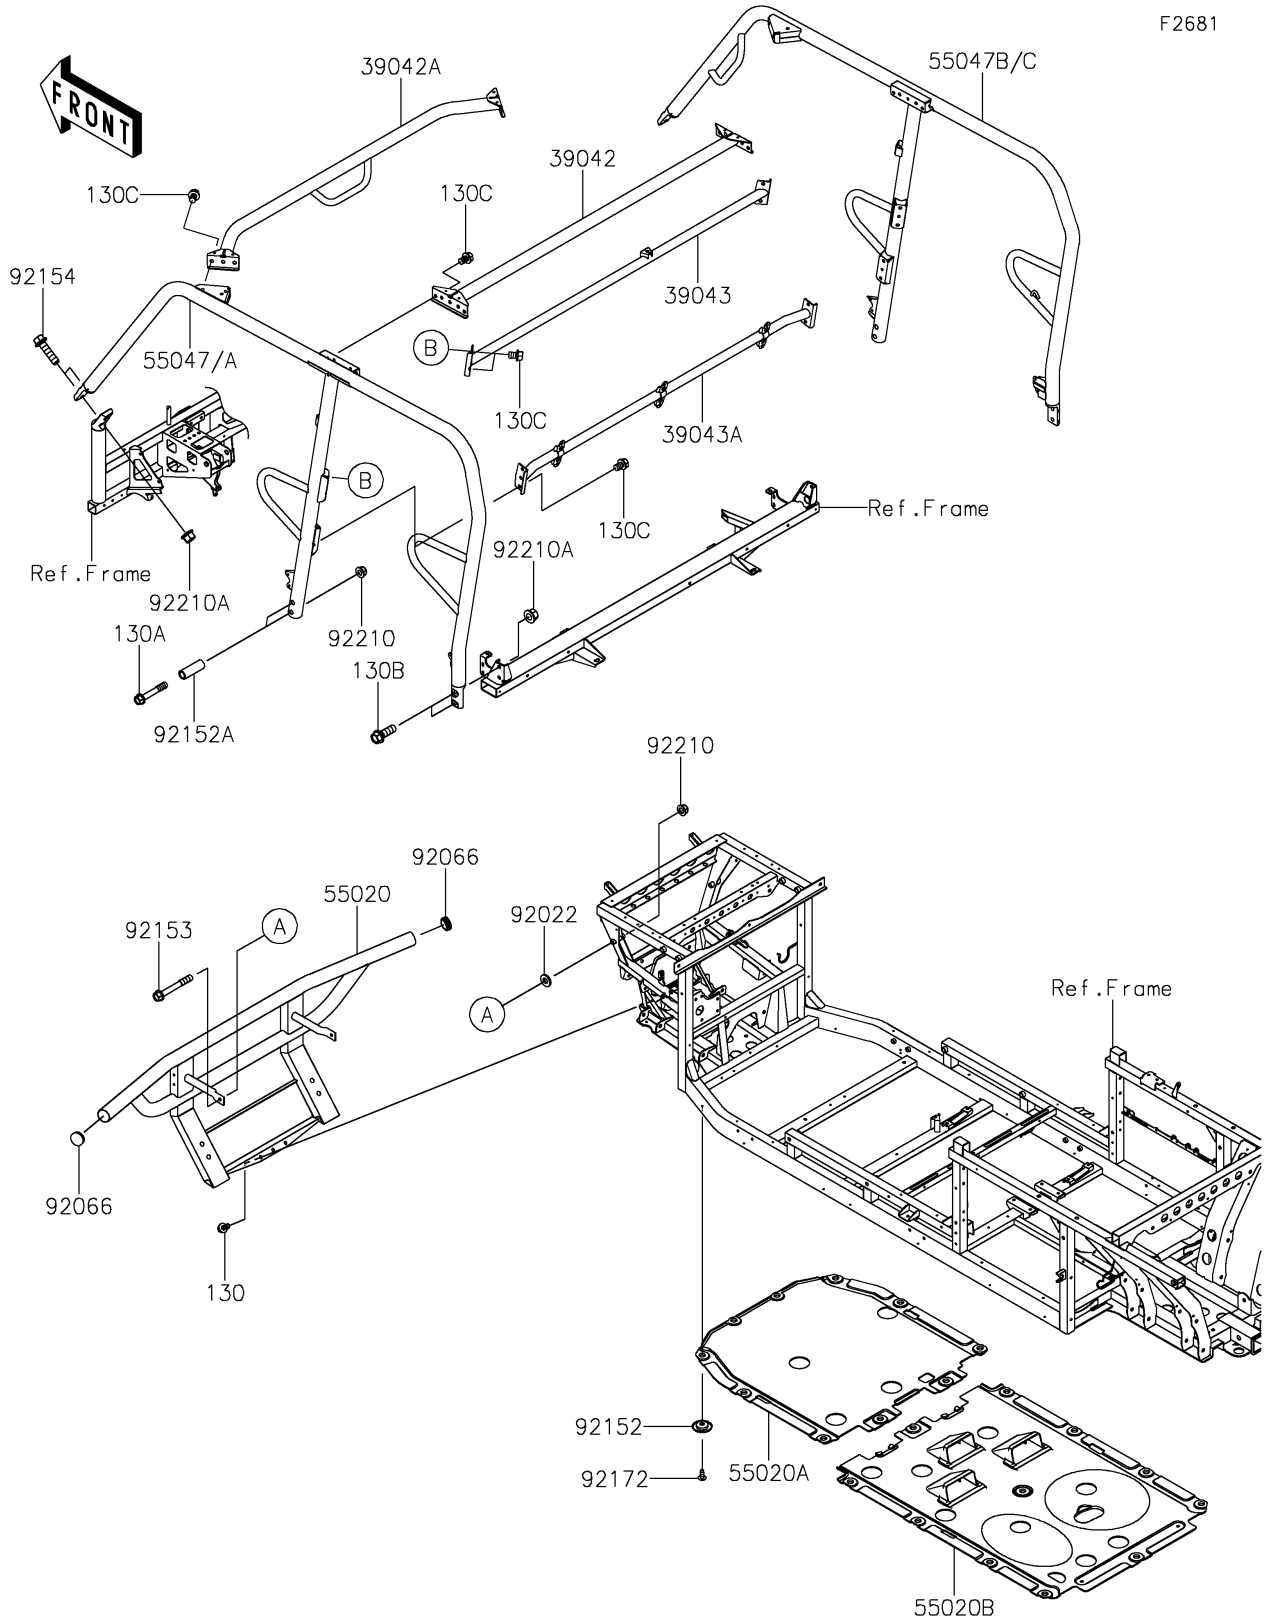

2019 MULE PRO-DXT™ EPS DIESEL PARTS DIAGRAM

Guards/Cab Frame

F2681

2019 MULE PRO-DXT™ EPS DIESEL PARTS LIST

Guards/Cab Frame

ITEM NAME	PART NUMBER	QUANTITY
BOLT-FLANGED,8X16 (Ref # 130)	130BA0816	3
BOLT-FLANGED,10X60 (Ref # 130A)	130BA1060	4
BOLT-FLANGED,12X35 (Ref # 130B)	130BA1235	4
BOLT-FLANGED,10X14 (Ref # 130C)	130CA1014	20
CROSSMEMBER,RR,T.BLACK (Ref # 39042)	39042-0015-388	1
CROSSMEMBER,FR,T.BLACK (Ref # 39042A)	39042-0016-388	1
CROSSMEMBER-COMP,B-P.,UPP,BLK (Ref # 39043)	39043-0016-388	1
CROSSMEMBER-COMP,B-P.,LWR,BLK (Ref # 39043A)	39043-0017-388	1
GUARD,FR PIPE,T.BLACK (Ref # 55020)	55020-0933-388	1
GUARD,SKID PLATE (Ref # 55020A)	55020-0934	1
GUARD,SKID PLATE (Ref # 55020B)	55020-0935	1
BAR-COMP,LH,T.BLACK (Ref # 55047A)	55047-0361-388	1
BAR-COMP,RH,T.BLACK (Ref # 55047B)	55047-0362-388	1
WASHER,10X22X3 (Ref # 92022)	92022-1365	2
PLUG (Ref # 92066)	92066-0769	2
COLLAR (Ref # 92152)	92152-0784	21
COLLAR,10.5X16X47 (Ref # 92152A)	92152-1800	4
BOLT,FLANGED,10X75 (Ref # 92153)	92153-1384	2
BOLT,FLANGED,12X45 (Ref # 92154)	92154-1420	4
SCREW,TAPPING,6X16 (Ref # 92172)	92172-0739	21
NUT,LOCK,FLANGED,10MM (Ref # 92210)	92210-0276	6
NUT,12MM (Ref # 92210A)	92210-0603	8