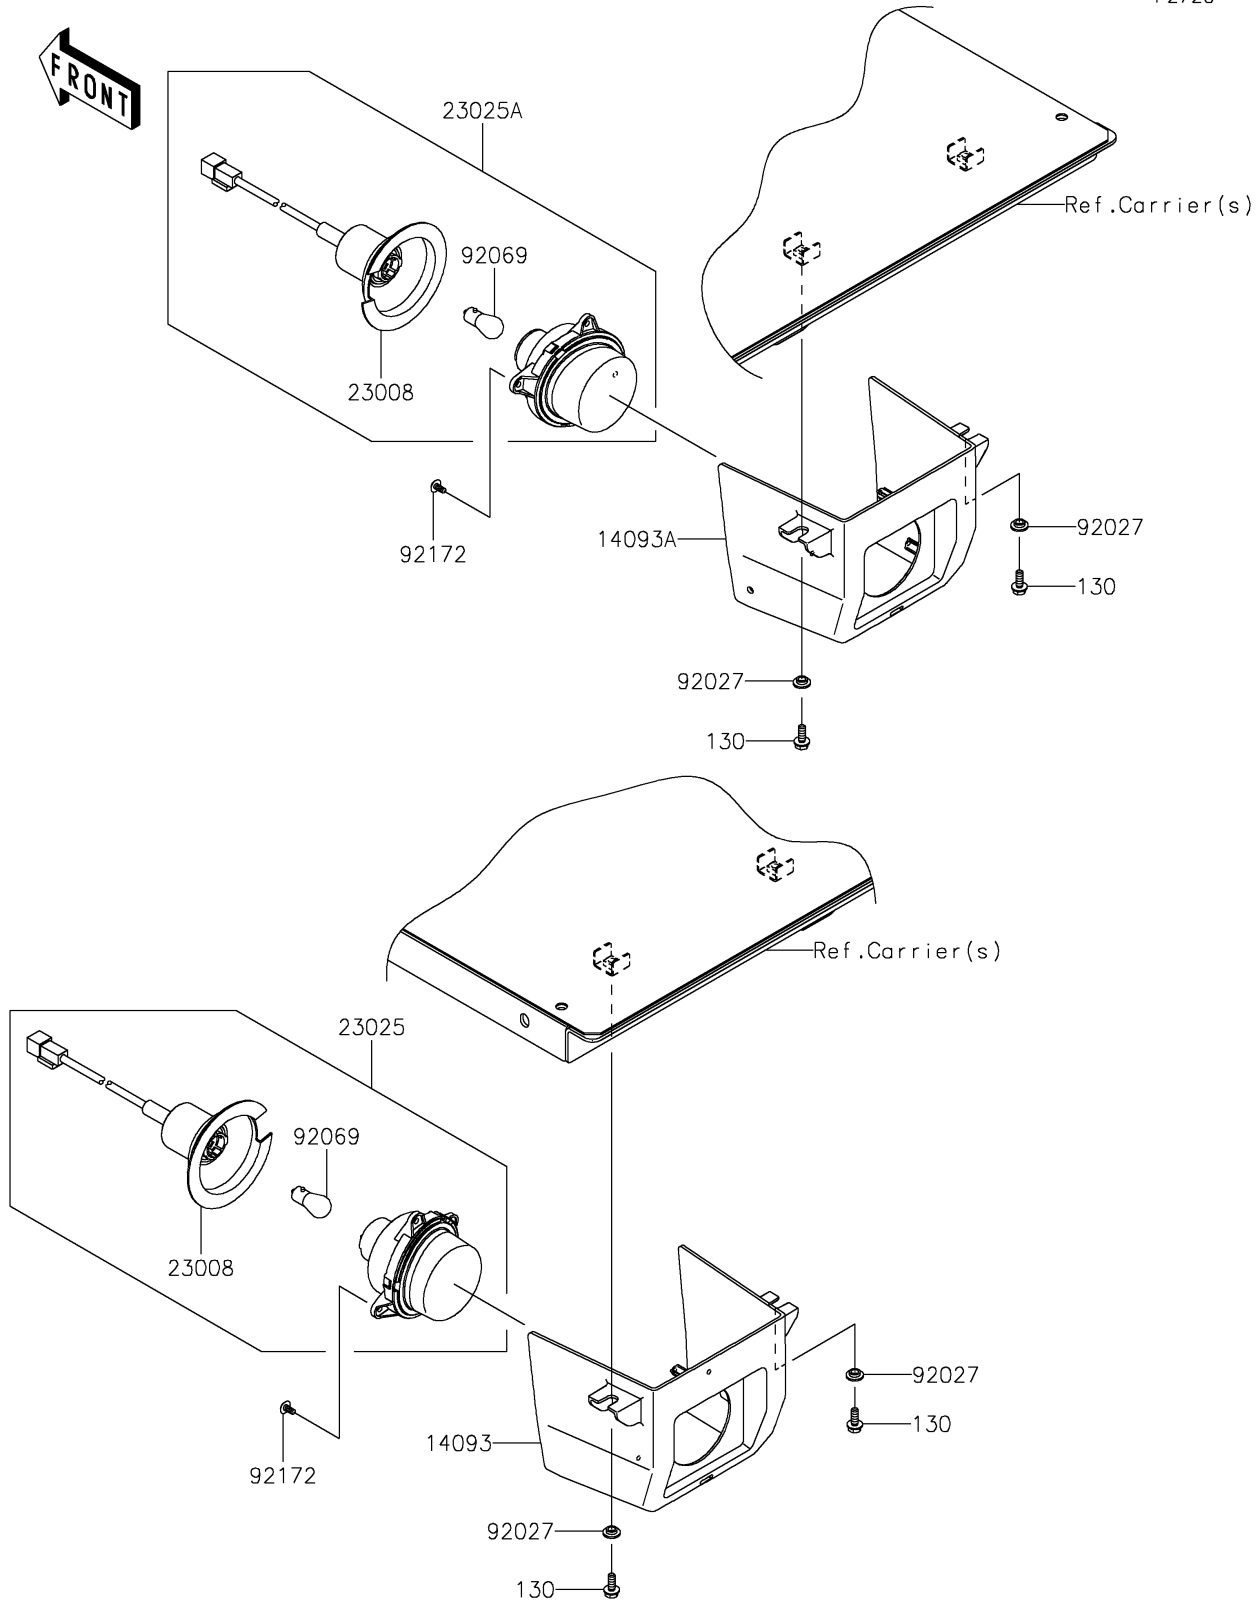

# 2019 MULE PRO-DXT™ EPS DIESEL PARTS DIAGRAM

Taillight(s)

F2720

## 2019 MULE PRO-DXT™ EPS DIESEL PARTS LIST

### Taillight(s)

| ITEM NAME                         | PART NUMBER | QUANTITY |
|-----------------------------------|-------------|----------|
| BOLT-FLANGED,6X16 (Ref # 130)     | 130CA0616   | 4        |
| COVER,TAIL LAMP,LH (Ref # 14093)  | 14093-0580  | 1        |
| COVER,TAIL LAMP,RH (Ref # 14093A) | 14093-0581  | 1        |
| SOCKET-ASSY (Ref # 23008)         | 23008-0162  | 2        |
| LAMP-TAIL,LH (Ref # 23025)        | 23025-0334  | 1        |
| LAMP-TAIL,RH (Ref # 23025A)       | 23025-0341  | 1        |
| COLLAR,L=4.6 (Ref # 92027)        | 92027-1168  | 4        |
| BULB,12V 21/5W (Ref # 92069)      | 92069-0072  | 2        |
| SCREW,TAPPING,5X10 (Ref # 92172)  | 92172-0262  | 6        |