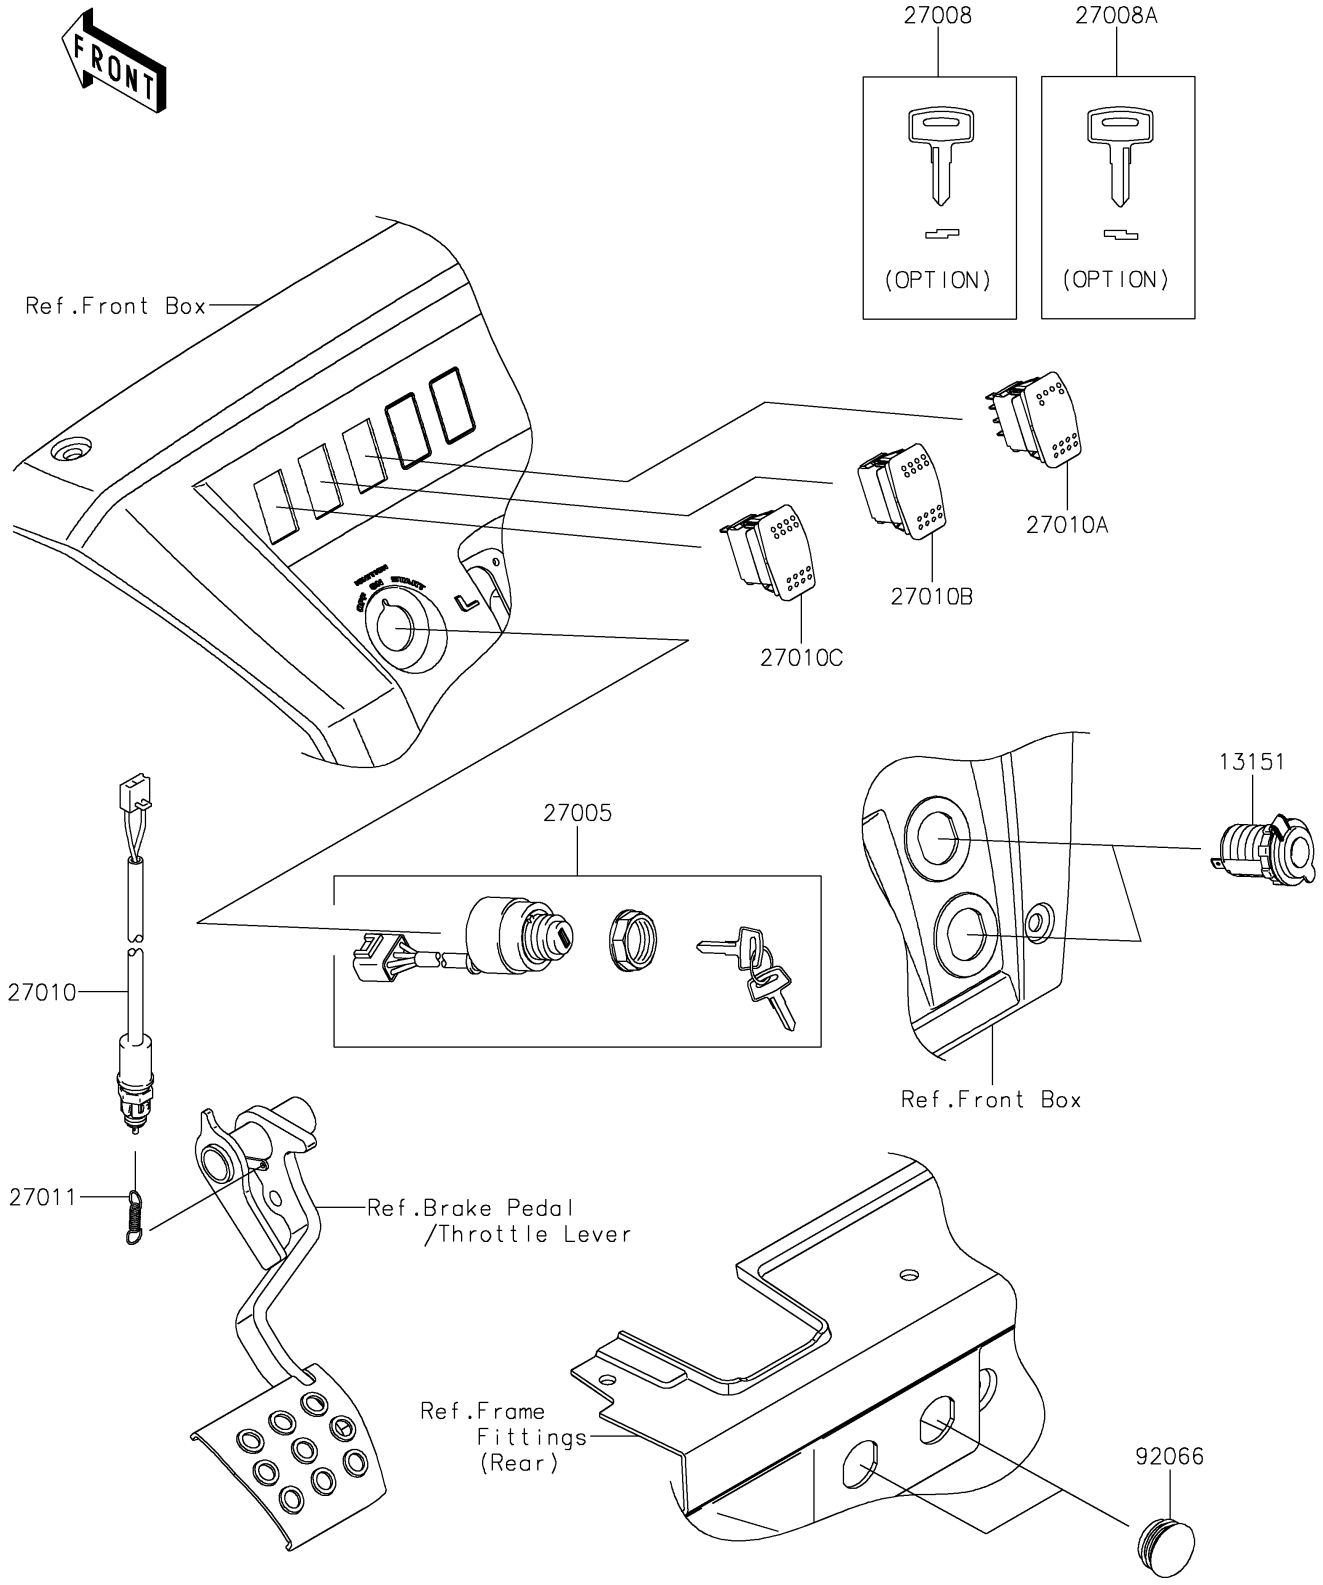

2017 MULE PRO-DXT™ EPS DIESEL PARTS DIAGRAM

Ignition Switch

F2770

2017 MULE PRO-DXT™ EPS DIESEL PARTS LIST

Ignition Switch

ITEM NAME	PART NUMBER	QUANTITY
SWITCH-COMP,OUTLET,12V (Ref # 13151)	13151-0556	2
SWITCH-ASSY-IGNITION (Ref # 27005)	27005-0643	1
KEY-LOCK,BLANK (Ref # 27008)	27008-1153	1
KEY-LOCK,BLANK (Ref # 27008A)	27008-1157	1
SWITCH,BRAKE (Ref # 27010)	27010-0724	1
SWITCH,HEAD LAMP (Ref # 27010A)	27010-0750	1
SWITCH,2WD/4WD (Ref # 27010B)	27010-0751	1
SWITCH,DIFF LOCK (Ref # 27010C)	27010-0810	1
SPRING,BRAKE LAMP SWITCH (Ref # 27011)	27011-006	1
PLUG,D.C. SOCKET (Ref # 92066)	92066-0794	2