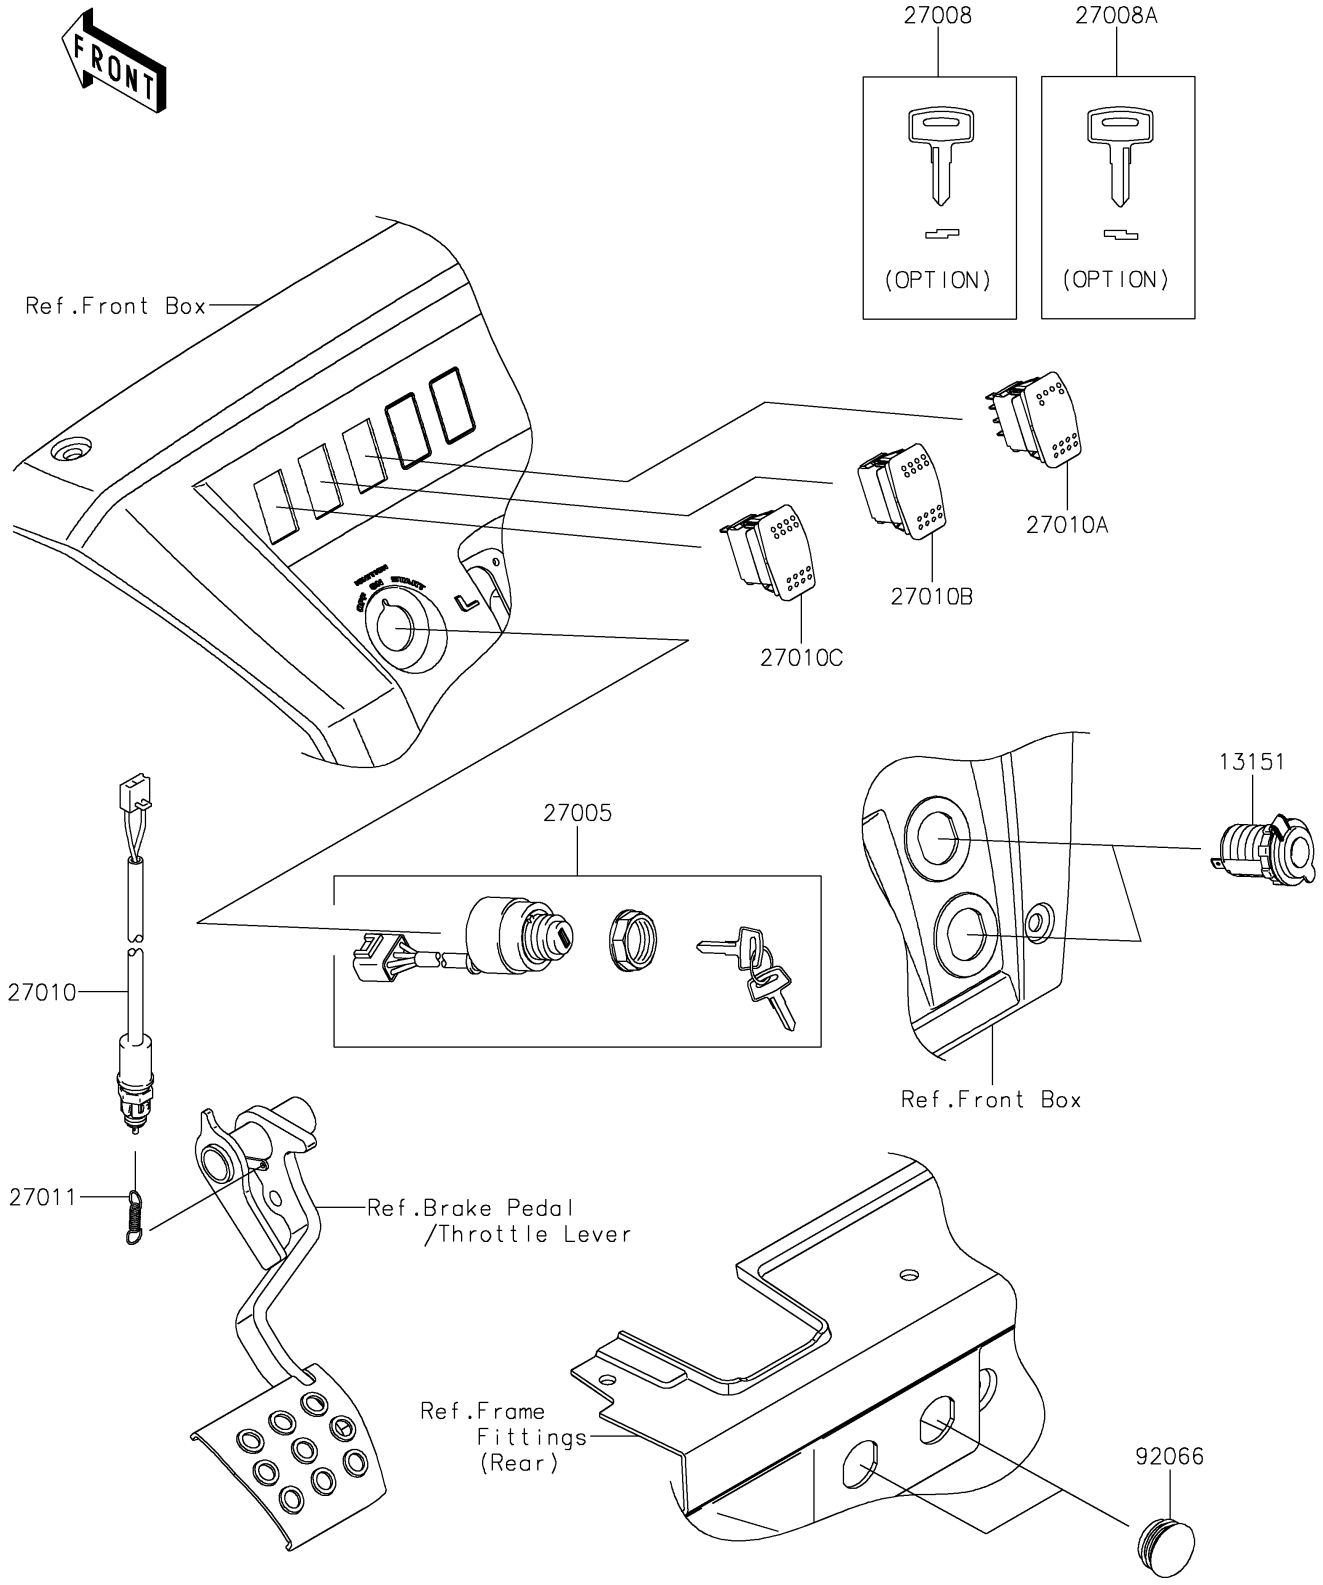

2020 MULE PRO-DXT™ EPS DIESEL PARTS DIAGRAM

Ignition Switch

F2770

2020 MULE PRO-DXT™ EPS DIESEL PARTS LIST

Ignition Switch

ITEM NAME	PART NUMBER	QUANTITY
SWITCH-COMP,OUTLET,12V (Ref # 13151)	13151-0556	2
SWITCH-ASSY-IGNITION (Ref # 27005)	27005-0643	1
KEY-LOCK,BLANK (Ref # 27008)	27008-1153	1
KEY-LOCK,BLANK (Ref # 27008A)	27008-1157	1
SWITCH,BRAKE (Ref # 27010)	27010-0724	1
SWITCH,HEAD LAMP (Ref # 27010A)	27010-0750	1
SWITCH,2WD/4WD (Ref # 27010B)	27010-0751	1
SWITCH,DIFF LOCK (Ref # 27010C)	27010-0810	1
SPRING,BRAKE LAMP SWITCH (Ref # 27011)	27011-006	1
PLUG,D.C. SOCKET (Ref # 92066)	92066-0794	2