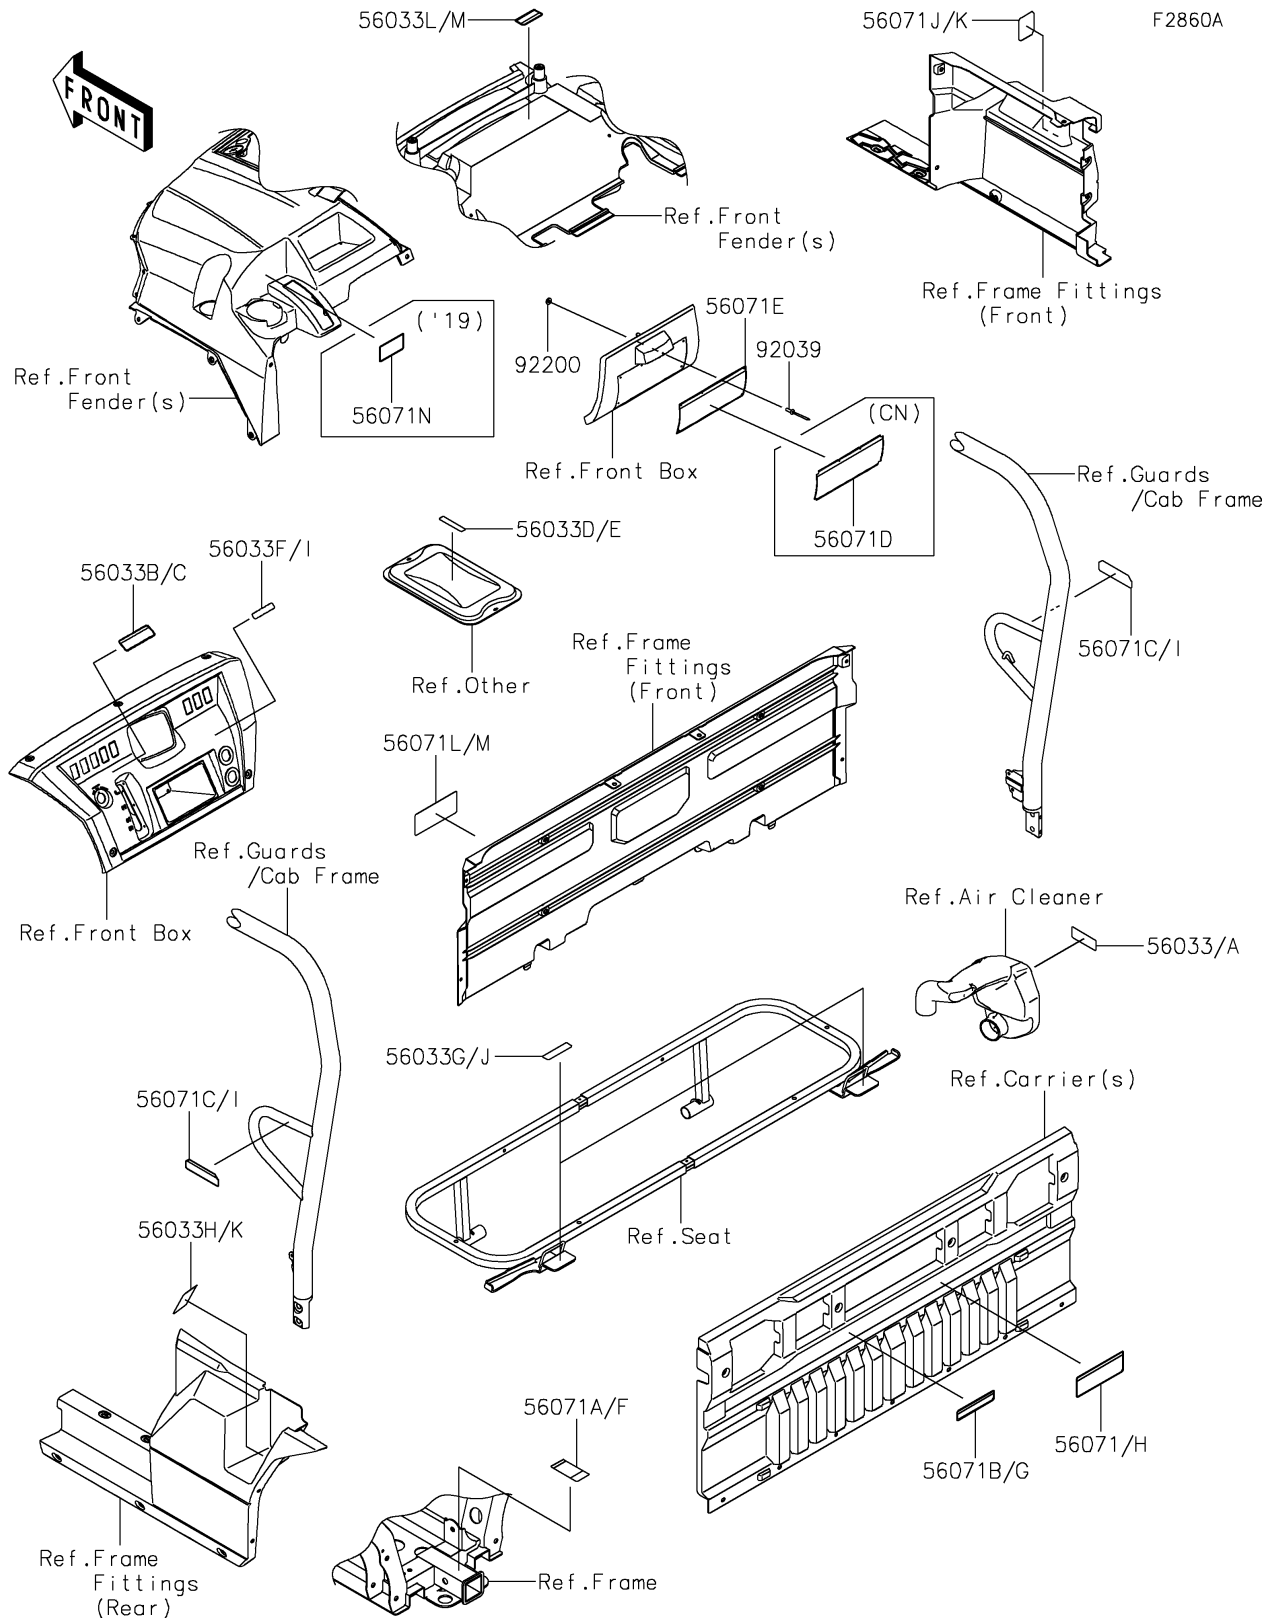

2018 MULE PRO-DXT™ EPS DIESEL PARTS DIAGRAM

Labels(BJF-BLF)

2018 MULE PRO-DXT™ EPS DIESEL PARTS LIST

Labels(BJF-BLF)

ITEM NAME	PART NUMBER	QUANTITY
LABEL-MANUAL,AIR CLEANER (Ref # 56033)	56033-0724	1
LABEL-MANUAL,AIR CLEANER (Ref # 56033A)	56033-0731	1
LABEL-MANUAL,SHIFT NOTICE (Ref # 56033B)	56033-0822	1
LABEL-MANUAL,SHIFT NOTICE (Ref # 56033C)	56033-0826	1
LABEL-MANUAL,STORAGE MAX LOAD (Ref # 56033D)	56033-0966	1
LABEL-MANUAL,STORAGE MAX LOAD (Ref # 56033E)	56033-0967	1
LABEL-MANUAL,DC OUTLET (Ref # 56033F)	56033-0993	1
LABEL-MANUAL,REAR SEAT (Ref # 56033G)	56033-0995	2
LABEL-MANUAL,DRIVE BELT (Ref # 56033H)	56033-0996	1
LABEL-MANUAL,DC OUTLET (Ref # 56033I)	56033-0997	1
LABEL-MANUAL,REAR SEAT (Ref # 56033J)	56033-0999	2
LABEL-MANUAL,DRIVE BELT (Ref # 56033K)	56033-1000	1
LABEL-MANUAL,FRONT HOOD (Ref # 56033L)	56033-1379	1
LABEL-MANUAL,FRONT HOOD (Ref # 56033M)	56033-1380	1
LABEL-WARNING,CARGO CAPA. (Ref # 56071)	56071-0699	1
LABEL-WARNING,TRAILER HITCH (Ref # 56071A)	56071-0701	1
LABEL-WARNING,SCREEN OPERATION (Ref # 56071B)	56071-0702	1
LABEL-WARNING,BED OPERATION (Ref # 56071C)	56071-0703	2
LABEL-WARNING,GENERAL (Ref # 56071D)	56071-0706	1
LABEL-WARNING,GENERAL (Ref # 56071E)	56071-0709	1
LABEL-WARNING,TRAILER HITCH (Ref # 56071F)	56071-0711	1
LABEL-WARNING,SCREEN OPERATION (Ref # 56071G)	56071-0712	1
LABEL-WARNING,CARGO CAPA. (Ref # 56071H)	56071-0713	1
LABEL-WARNING,BED OPERATION (Ref # 56071I)	56071-0717	2
LABEL-WARNING,DIESEL (Ref # 56071J)	56071-0746	1
LABEL-WARNING,DIESEL (Ref # 56071K)	56071-0747	1
LABEL-WARNING,TIRE&LOAD (Ref # 56071L)	56071-0755	1
LABEL-WARNING,TIRE&LOAD (Ref # 56071M)	56071-0756	1
RIVET,3.2X8 (Ref # 92039)	92039-3763	6

2018 MULE PRO-DXT™ EPS DIESEL PARTS LIST

Labels(BJF-BLF)

ITEM NAME	PART NUMBER	QUANTITY
WASHER,3.5X8X1 (Ref # 92200)	92200-1251	6