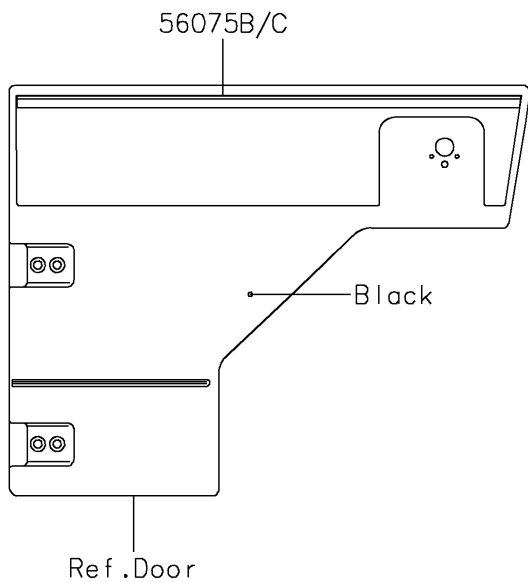

2017 MULE PRO-DXT™ EPS DIESEL PARTS DIAGRAM

Decals(Green)(BHF-BKF)

F2861

2017 MULE PRO-DXT™ EPS DIESEL PARTS LIST

Decals(Green)(BHF-BKF)

ITEM NAME	PART NUMBER	QUANTITY
MARK,FR FENDER,MULE PRO-DXT (Ref # 56054)	56054-1960	2
PATTERN,FR FENDER,LH,EPS (Ref # 56075)	56075-0624	1
PATTERN,FR FENDER,RH,EPS (Ref # 56075A)	56075-0625	1
PATTERN,SIDE GUARD,LH,FR (Ref # 56075B)	56075-0626	1
PATTERN,SIDE GUARD,RH,FR (Ref # 56075C)	56075-0627	1
PATTERN,SIDE GUARD,LH,RR (Ref # 56075D)	56075-0628	1
PATTERN,SIDE GUARD,RH,RR (Ref # 56075E)	56075-0629	1
PATTERN,CARRIER COVER,LH (Ref # 56075F)	56075-1375	1
PATTERN,CARRIER COVER,RH (Ref # 56075G)	56075-1376	1