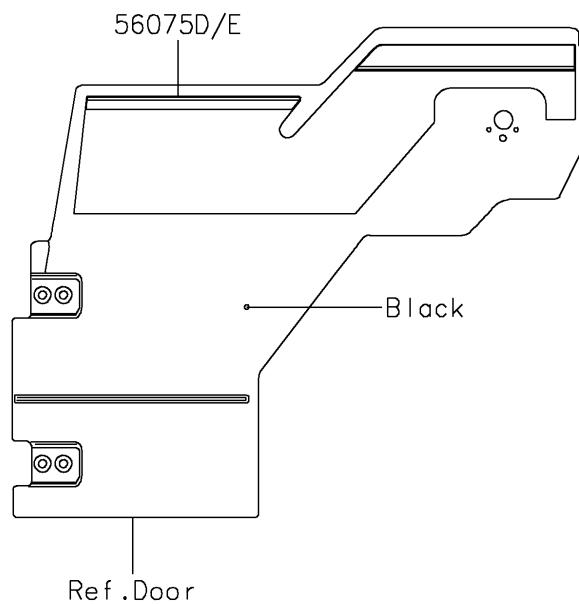

2017 MULE PRO-DXT™ EPS DIESEL PARTS DIAGRAM

Decals(Green)(BHF-BKF)

F2861

2017 MULE PRO-DXT™ EPS DIESEL PARTS LIST

Decals(Green)(BHF-BKF)

ITEM NAME	PART NUMBER	QUANTITY
MARK,FR FENDER,MULE PRO-DXT (Ref # 56054)	56054-1960	2
PATTERN,FR FENDER,LH,EPS (Ref # 56075)	56075-0624	1
PATTERN,FR FENDER,RH,EPS (Ref # 56075A)	56075-0625	1
PATTERN,SIDE GUARD,LH,FR (Ref # 56075B)	56075-0626	1
PATTERN,SIDE GUARD,RH,FR (Ref # 56075C)	56075-0627	1
PATTERN,SIDE GUARD,LH,RR (Ref # 56075D)	56075-0628	1
PATTERN,SIDE GUARD,RH,RR (Ref # 56075E)	56075-0629	1
PATTERN,CARRIER COVER,LH (Ref # 56075F)	56075-1375	1
PATTERN,CARRIER COVER,RH (Ref # 56075G)	56075-1376	1