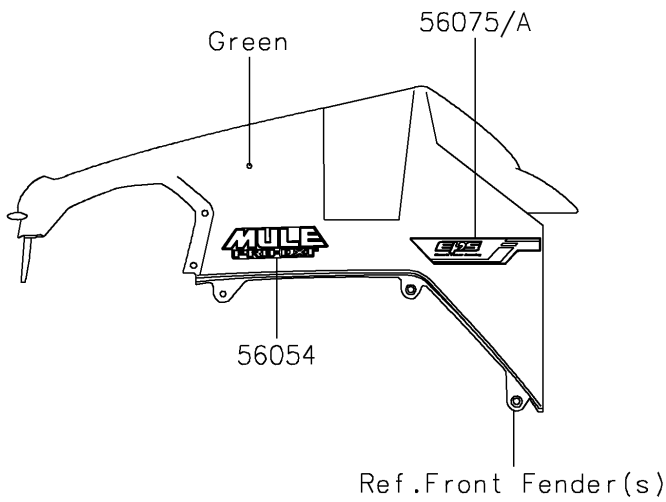

2017 MULE PRO-DXT™ EPS DIESEL PARTS DIAGRAM

Decals(Green)(BHF-BKF)

F2861

2017 MULE PRO-DXT™ EPS DIESEL PARTS LIST

Decals(Green)(BHF-BKF)

ITEM NAME	PART NUMBER	QUANTITY
MARK,FR FENDER,MULE PRO-DXT (Ref # 56054)	56054-1960	2
PATTERN,FR FENDER,LH,EPS (Ref # 56075)	56075-0624	1
PATTERN,FR FENDER,RH,EPS (Ref # 56075A)	56075-0625	1
PATTERN,SIDE GUARD,LH,FR (Ref # 56075B)	56075-0626	1
PATTERN,SIDE GUARD,RH,FR (Ref # 56075C)	56075-0627	1
PATTERN,SIDE GUARD,LH,RR (Ref # 56075D)	56075-0628	1
PATTERN,SIDE GUARD,RH,RR (Ref # 56075E)	56075-0629	1
PATTERN,CARRIER COVER,LH (Ref # 56075F)	56075-1375	1
PATTERN,CARRIER COVER,RH (Ref # 56075G)	56075-1376	1