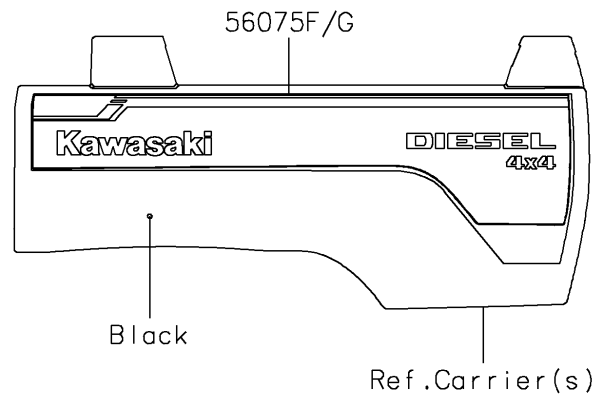

2017 MULE PRO-DXT™ EPS DIESEL PARTS DIAGRAM

Decals(Green)(BHF-BKF)

F2861

2017 MULE PRO-DXT™ EPS DIESEL PARTS LIST

Decals(Green)(BHF-BKF)

ITEM NAME	PART NUMBER	QUANTITY
MARK,FR FENDER,MULE PRO-DXT (Ref # 56054)	56054-1960	2
PATTERN,FR FENDER,LH,EPS (Ref # 56075)	56075-0624	1
PATTERN,FR FENDER,RH,EPS (Ref # 56075A)	56075-0625	1
PATTERN,SIDE GUARD,LH,FR (Ref # 56075B)	56075-0626	1
PATTERN,SIDE GUARD,RH,FR (Ref # 56075C)	56075-0627	1
PATTERN,SIDE GUARD,LH,RR (Ref # 56075D)	56075-0628	1
PATTERN,SIDE GUARD,RH,RR (Ref # 56075E)	56075-0629	1
PATTERN,CARRIER COVER,LH (Ref # 56075F)	56075-1375	1
PATTERN,CARRIER COVER,RH (Ref # 56075G)	56075-1376	1