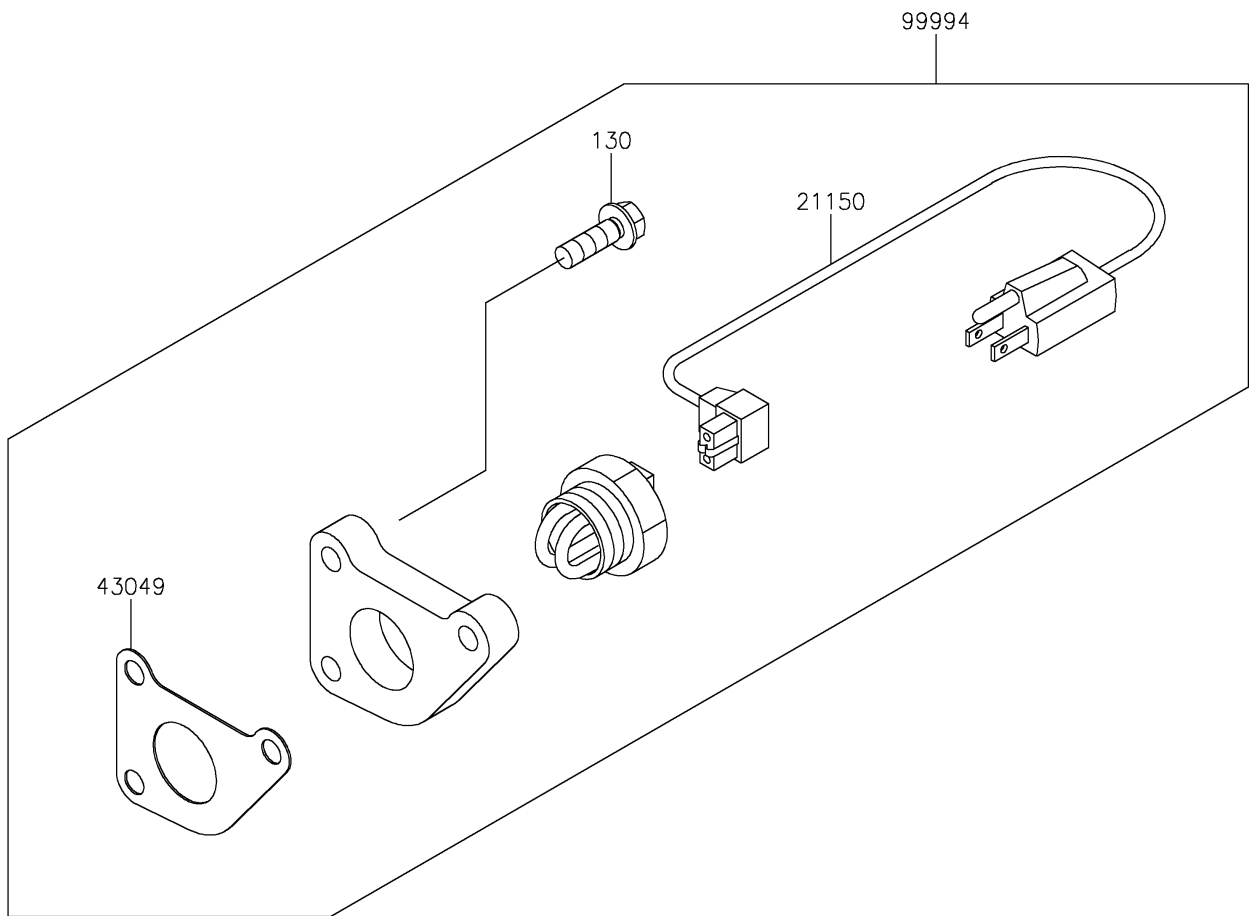

2019 MULE PRO-DXT™ EPS DIESEL PARTS DIAGRAM

Accessory

F2910

2019 MULE PRO-DXT™ EPS DIESEL PARTS LIST

Accessory

ITEM NAME	PART NUMBER	QUANTITY
BOLT-FLANGED,8X25 (Ref # 130)	130BA0825	3
CORD-ASSY (Ref # 21150)	21150-0015	1
PACKING (Ref # 43049)	43049-0034	1
KIT-ACCESSORY,BLOCK HEATER (Ref # 99994)	99994-0741	1