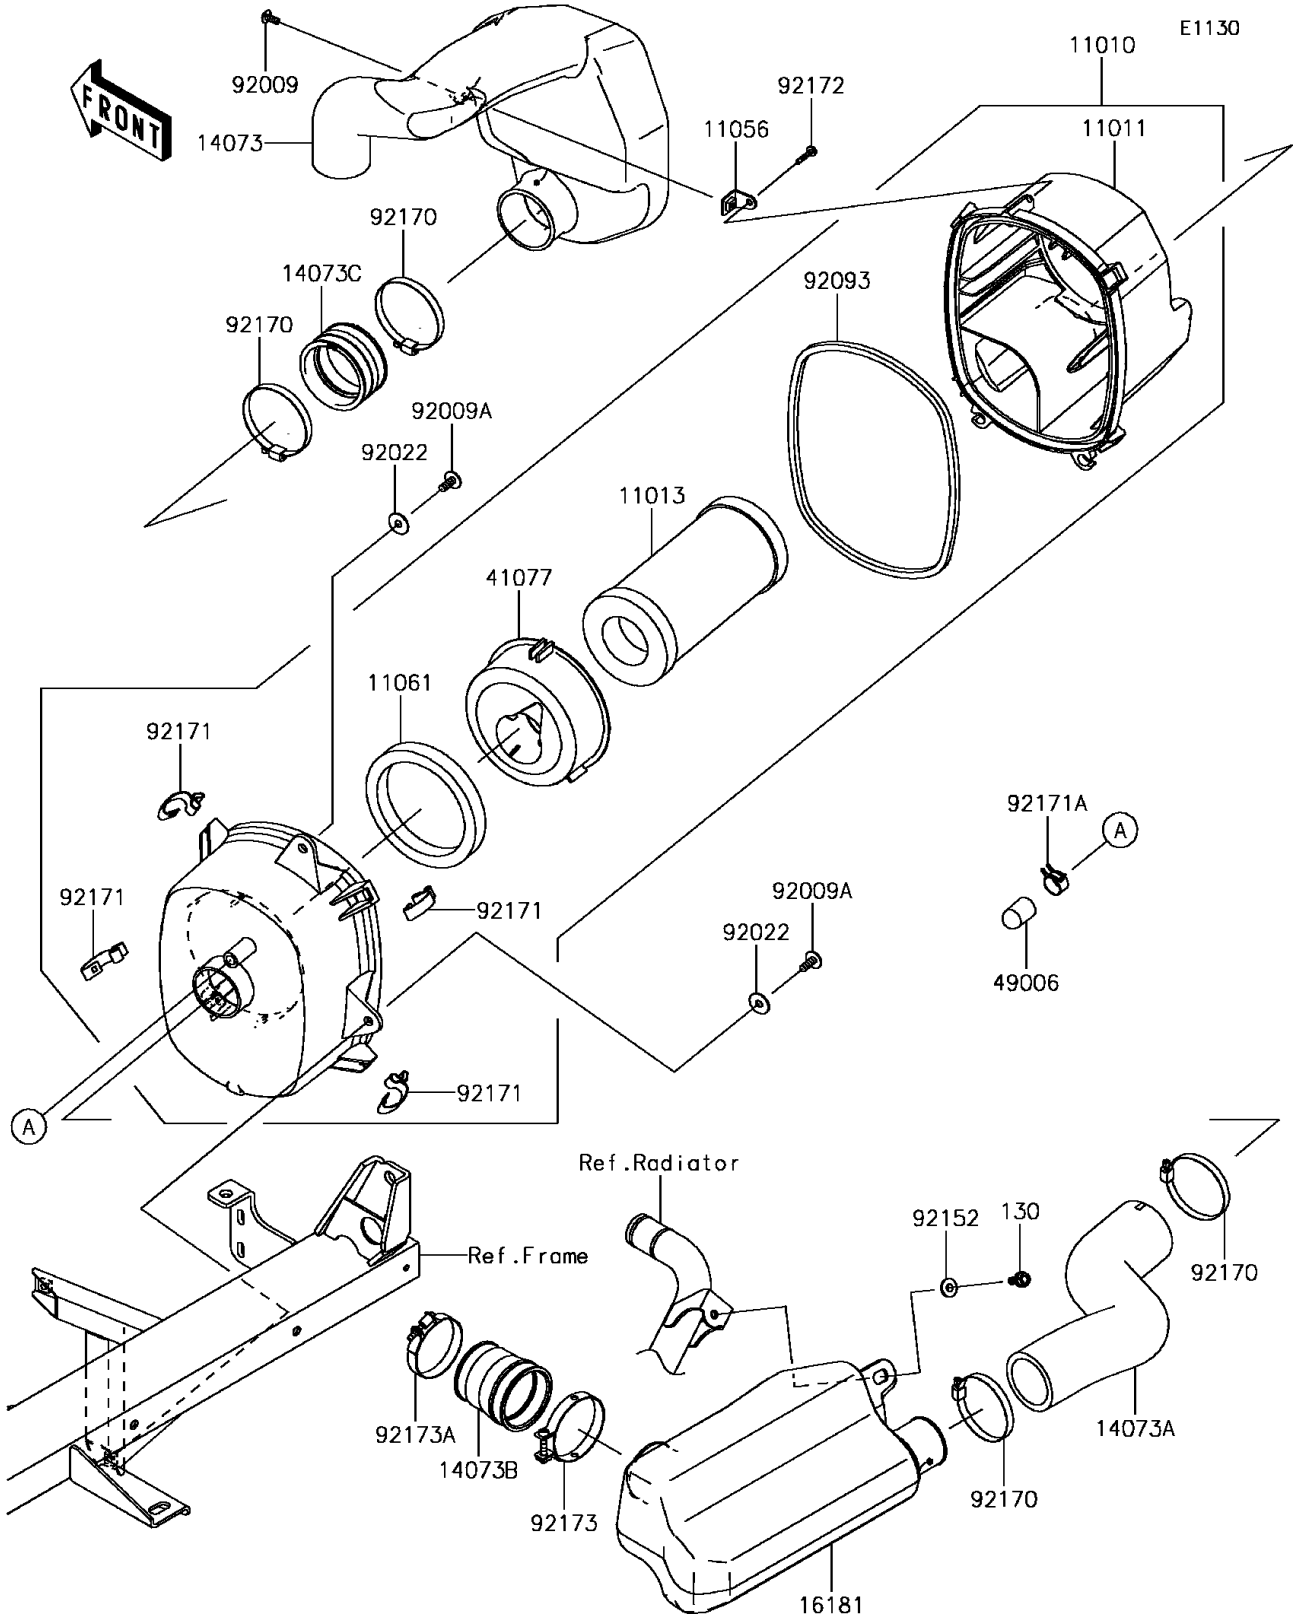

# 2017 MULE PRO-DXT™ EPS LE DIESEL PARTS DIAGRAM

## 2017 MULE PRO-DXT™ EPS LE DIESEL PARTS LIST

### Air Cleaner

ITEM NAME	PART NUMBER	QUANTITY
FILTER-ASSY-AIR (Ref # 11010)	11010-0808	1
CASE-AIR FILTER,UPP (Ref # 11011)	11011-0813	1
ELEMENT-AIR FILTER (Ref # 11013)	11013-1290	1
BRACKET,AIR FILTER (Ref # 11056)	11056-3734	1
GASKET,ADAPTER (Ref # 11061)	11061-0961	1
BOLT-FLANGED,6X14 (Ref # 130)	130BA0614	1
DUCT,INTAKE (Ref # 14073)	14073-0815	1
DUCT,AIR CLEANER-RESONATOR (Ref # 14073A)	14073-0816	1
DUCT,FUNNEL (Ref # 14073B)	14073-0817	1
DUCT,JOINT (Ref # 14073C)	14073-1775	1
TANK-RESONATOR (Ref # 16181)	16181-0017	1
ADAPTER,ELEMENT (Ref # 41077)	41077-0719	1
BOOT (Ref # 49006)	49006-0555	1
SCREW,5X12 (Ref # 92009)	92009-1154	1
SCREW,6X16 (Ref # 92009A)	92009-1621	2
WASHER,PLAIN,6MM (Ref # 92022)	92022-165	2
SEAL,AIR FILTER (Ref # 92093)	92093-0607	1
COLLAR,6.5X10X5.6 (Ref # 92152)	92152-0445	1
CLAMP (Ref # 92170)	92170-1764	4
CLAMP (Ref # 92171)	92171-0225	4
CLAMP (Ref # 92171A)	92171-0533	1
SCREW,TAPPING,5X20 (Ref # 92172)	92172-0009	1
CLAMP (Ref # 92173)	92173-1536	1
CLAMP (Ref # 92173A)	92173-1537	1